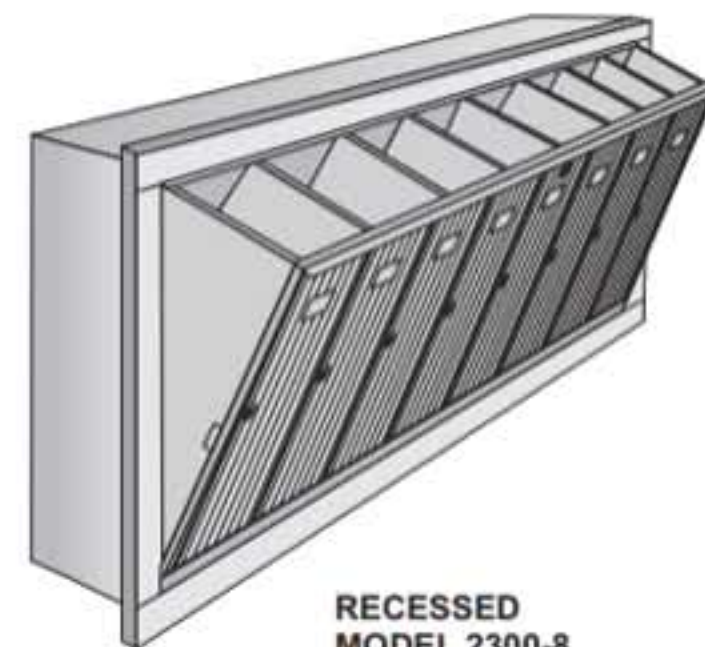

## VERTICAL FRONT LOADING - MODEL 2300 ALUMINUM

**\*\*\*CLEAR ANODIZED FINISH\*\*\***

RECESSED  
MODEL 2300-8

**OPERATION:** Front loading with pivoting section for mailman.

Control lock supplied and installed by the Post Office

**SECURITY:** Inter-locking brackets to prohibit prying, keeping mail safe.

**SINSTALLATION:** Recessed, surface mounted and exterior wall mounted.

Semi-recessed and pedestal mounted models available

**COMPARTMENTS:** 15-3/4" (400) H. X 5-1/8" (130) W. X 6-1/4" (159) D. Also 10-1/4" (260)W.

**CONFIGURATION:** Available in modules of 1 to 8 compartments.

**DOORS:** 1/8" (3.2) thick aluminum with 5 pin cam lock and emboss for number identification. Striated lines to resist scratching

**OPTIONS:** Engraved plastic number plates, bell buttons, directory panels, parcel doors and letter/card slots. Dust cover weatherproof locks and padlockable doors.