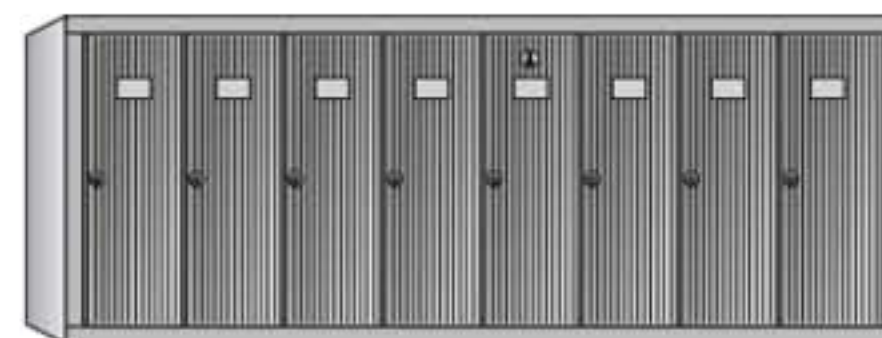

SURFACEMOUNT - MODEL 2300-8