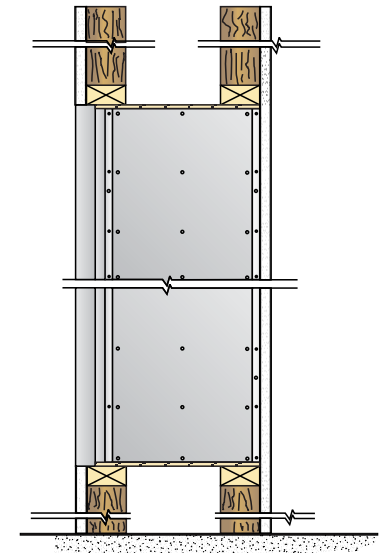

DOOR LOCK:

- 5 PIN CYLINDER CAM TYPE WITH 2 KEYS.
- EXTRA KEYS AVAILABLE. 1000 KEY CHANGES TO AVOID DUPLICATION

DOOR IDENTIFICATION:

- DOORS HAVE WINDOWS WITH NUMBERS, SOLID WITH ENGRAVED PLASTIC TAB OR ENGRAVING ON DOOR AND CARD HOLDER IN EACH BOX
- NUMBER PLATES SIZE: 2-1/2" X 1-1/8"
- WINDOW SIZE: 1-9/16" x 7/8"

SPECIFICATIONS:

- 66" (1676 mm) MAX. FLOOR TO TOP OF BOX
- 18" (457 mm) MIN. FLOOR TO BOTTOM OF BOX
- 15-1/2" (394 mm) WALL DEPTH

6500-D32

ROUGH WALL OPENING SHOWN ON DRAWING WITH 15-1/2" DEPTH

OPTIONAL REAR DOOR PREPARED FOR CPC LOCK

WITH OPTIONAL "SNAP-TITE" TRIM

SIDE VIEW

6" X 6" - LETTER SLOT

6" X 12" DOUBLE DOOR

12" X 12" PARCEL

6"X12"-LETTER SLOT
6"X12"-PARCEL/KEY DROP

12" X 12" LETTER SLOT

12" X 12" -PARCEL/KEY DROP

MODEL 6500 REAR LOADING HORIZONTAL MAILBOXES

1 MODULE: 8 HIGH x 4 LARGE

32 _____ BOXES: 6" HIGH x 6" WIDE x 15" DEEP

DOORS OF 1/8" THICK EXTRUDED ALUMINUM

NATURAL BRUSHED FINISH

CABINET OF 24 GAUGE GALVANIZED STEEL