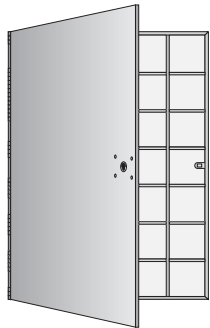

DOOR LOCK:

- 5 PIN CYLINDER CAM TYPE WITH 2 KEYS.
- EXTRA KEYS AVAILABLE. 1000 KEY CHANGES TO AVOID DUPLICATION

DOOR IDENTIFICATION:

- DOORS HAVE WINDOWS WITH NUMBERS, SOLID WITH ENGRAVED PLASTIC TAB OR ENGRAVING ON DOOR AND CARD HOLDER IN EACH BOX
- NUMBER PLATES SIZE: 2-1/2" X 1-1/8"
- WINDOW SIZE: 1-9/16" x 7/8"

SPECIFICATIONS:

- 66" (1676 mm) MAX. FLOOR TO TOP OF BOX
- 18" (457 mm) MIN. FLOOR TO BOTTOM OF BOX
- 15-1/2" (394 mm) WALL DEPTH

6500-D32

ROUGH WALL OPENING SHOWN ON DRAWING WITH 15-1/2" DEPTH

OPTIONAL REAR DOOR PREPARED FOR CPC LOCK

WITH OPTIONAL "SNAP-TITE" TRIM

SIDE VIEW

6" X 6" - LETTER SLOT

6" X 12" DOUBLE DOOR

12" X 12" PARCEL

6"X12"-LETTER SLOT
6"X12"-PARCEL/KEY DROP

12" X 12" LETTER SLOT

12" X 12" -PARCEL/KEY DROP

MODEL 6500 REAR LOADING HORIZONTAL MAILBOXES

1 MODULE: 8 HIGH x 4 LARGE

32 _____ BOXES: 6" HIGH x 6" WIDE x 15" DEEP

DOORS OF 1/8" THICK EXTRUDED ALUMINUM

NATURAL BRUSHED FINISH

CABINET OF 24 GAUGE GALVANIZED STEEL