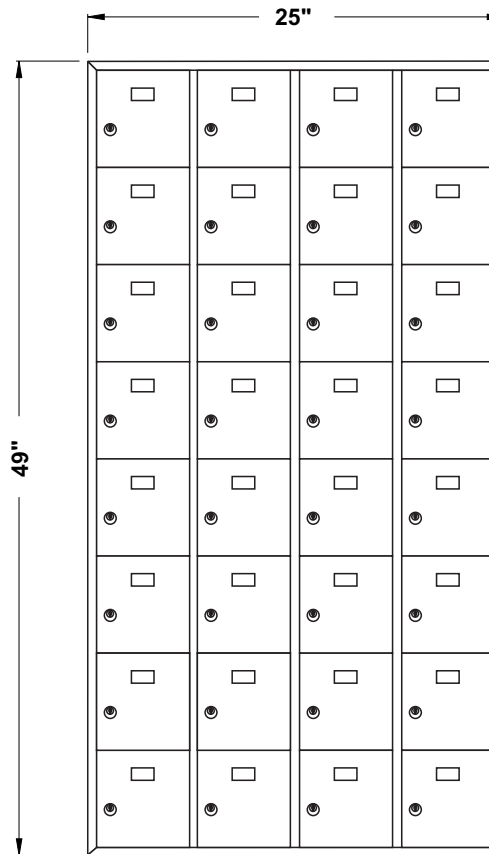

DOOR LOCK:

- 5 PIN CYLINDER CAM TYPE WITH 2 KEYS.
- EXTRA KEYS AVAILABLE. 1000 KEY CHANGES TO AVOID DUPLICATION

DOOR IDENTIFICATION:

- DOORS HAVE WINDOWS WITH NUMBERS, SOLID WITH ENGRAVED PLASTIC TAB OR ENGRAVING ON DOOR AND CARD HOLDER IN EACH BOX
- NUMBER PLATES SIZE: 2-1/2" X 1-1/8"
- WINDOW SIZE: 1-9/16" x 7/8"

SPECIFICATIONS:

- 66" (1676 mm) MAX. FLOOR TO TOP OF BOX
- 18" (457 mm) MIN. FLOOR TO BOTTOM OF BOX
- 15-1/2" (394 mm) WALL DEPTH

6500-D32

ROUGH WALL OPENING SHOWN ON DRAWING WITH 15-1/2" DEPTH

OPTIONAL REAR DOOR PREPARED FOR CPC LOCK

WITH OPTIONAL "SNAP-TITE" TRIM

SIDE VIEW

6" X 6" - LETTER SLOT

6" X 12" DOUBLE DOOR

12" X 12" PARCEL

6"X12"-LETTER SLOT
6"X12"-PARCEL/KEY DROP

12" X 12" LETTER SLOT

12" X 12" -PARCEL/KEY DROP