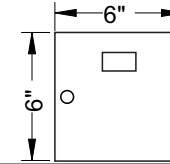

DOOR LOCK:

- 5 PIN CYLINDER CAM TYPE WITH 2 KEYS.
- EXTRA KEYS AVAILABLE. 1000 KEY CHANGES TO AVOID DUPLICATION

DOOR IDENTIFICATION:

- DOORS HAVE WINDOWS WITH NUMBERS, SOLID WITH ENGRAVED PLASTIC TAB OR ENGRAVING ON DOOR AND CARD HOLDER IN EACH BOX
- NUMBER PLATES SIZE: 2-1/2" X 1-1/8"
- WINDOW SIZE: 1-9/16" x 7/8"

SPECIFICATIONS:

- 66" (1676 mm) MAX. FLOOR TO TOP OF BOX
- 18" (457 mm) MIN. FLOOR TO BOTTOM OF BOX
- 15-1/2" (394 mm) WALL DEPTH

6500-D32

ROUGH WALL OPENING SHOWN ON DRAWING WITH 15-1/2" DEPTH

OPTIONAL REAR DOOR PREPARED FOR CPC LOCK

WITH OPTIONAL "SNAP-TITE" TRIM

SIDE VIEW

6" X 6" - LETTER SLOT

6" X 12" DOUBLE DOOR

12" X 12" PARCEL

6"X12"-LETTER SLOT
6"X12"-PARCEL/KEY DROP

12" X 12" LETTER SLOT

12" X 12" -PARCEL/KEY DROP