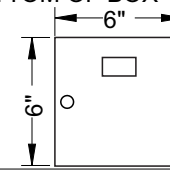

DOOR LOCK:

- 5 PIN CYLINDER CAM TYPE WITH 2 KEYS.
- EXTRA KEYS AVAILABLE. 1000 KEY CHANGES TO AVOID DUPLICATION

DOOR IDENTIFICATION:

- DOORS HAVE WINDOWS WITH NUMBERS, SOLID WITH ENGRAVED PLASTIC TAB OR ENGRAVING ON DOOR AND CARD HOLDER IN EACH BOX
- NUMBER PLATES SIZE: 2-1/2" X 1-1/8"
- WINDOW SIZE: 1-9/16" x 7/8"

SPECIFICATIONS:

- 66" (1676 mm) MAX. FLOOR TO TOP OF BOX
- 18" (457 mm) MIN. FLOOR TO BOTTOM OF BOX
- 15-1/2" (394 mm) WALL DEPTH

6500-D208

ROUGH WALL OPENING SHOWN ON DRAWING WITH 15-1/2" DEPTH

SIDE VIEW

MODEL 6500 REAR LOADING HORIZONTAL MAILBOXES

3 MODULES: 8 HIGH X 6 LARGE + 2 MODULES: 8 HIGH X 5 LARGE
 208 _____ BOXES: 6" HIGH x 6" WIDE x 15" DEEP
 DOORS OF 1/8" THICK EXTRUDED ALUMINUM
 NATURAL BRUSHED FINISH
 CABINET OF 24 GAUGE GALVANIZED STEEL