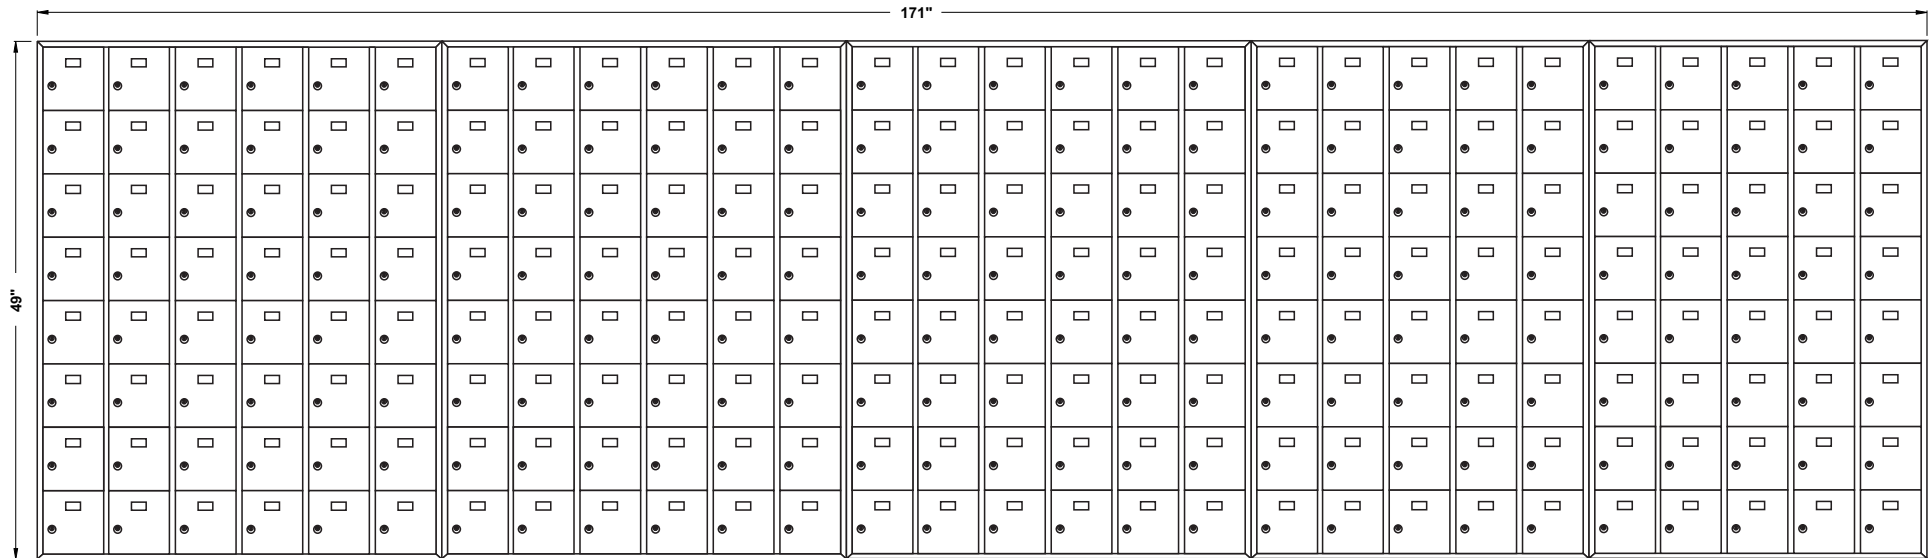

DOOR LOCK:

- 5 PIN CYLINDER CAM TYPE WITH 2 KEYS.
- EXTRA KEYS AVAILABLE. 1000 KEY CHANGES TO AVOID DUPLICATION

DOOR IDENTIFICATION:

- DOORS HAVE WINDOWS WITH NUMBERS, SOLID WITH ENGRAVED PLASTIC TAB OR ENGRAVING ON DOOR AND CARD HOLDER IN EACH BOX
- NUMBER PLATES SIZE: 2-1/2" X 1-1/8"
- WINDOW SIZE: 1-9/16" x 7/8"

SPECIFICATIONS:

- 66" (1676 mm) MAX. FLOOR TO TOP OF BOX
- 18" (457 mm) MIN. FLOOR TO BOTTOM OF BOX
- 15-1/2" (394 mm) WALL DEPTH

6500-D208

ROUGH WALL OPENING SHOWN ON DRAWING WITH 15-1/2" DEPTH

SIDE VIEW