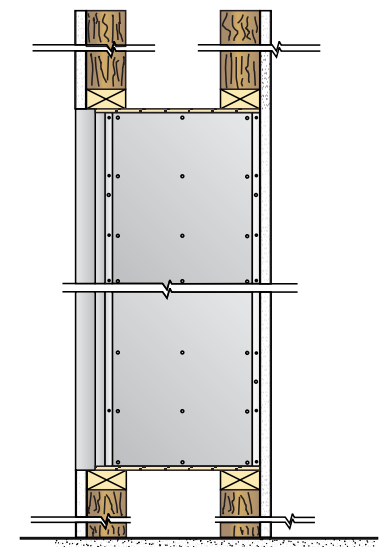

DOOR LOCK:

- 5 PIN CYLINDER CAM TYPE WITH 2 KEYS.
- EXTRA KEYS AVAILABLE. 1000 KEY CHANGES TO AVOID DUPLICATION

DOOR IDENTIFICATION:

- DOORS HAVE WINDOWS WITH NUMBERS, SOLID WITH ENGRAVED PLASTIC TAB OR ENGRAVING ON DOOR AND CARD HOLDER IN EACH BOX
- NUMBER PLATES SIZE: 2-1/2" X 1-1/8"
- WINDOW SIZE: 1-9/16" x 7/8"

SPECIFICATIONS:

- 66" (1676 mm) MAX. FLOOR TO TOP OF BOX
- 18" (457 mm) MIN. FLOOR TO BOTTOM OF BOX
- 15-1/2" (394 mm) WALL DEPTH

6500-D208

ROUGH WALL OPENING SHOWN ON DRAWING WITH 15-1/2" DEPTH

SIDE VIEW

MODEL 6500 REAR LOADING HORIZONTAL MAILBOXES

3 MODULES: 8 HIGH X 6 LARGE + 2 MODULES: 8 HIGH X 5 LARGE
 208 _____ BOXES: 6" HIGH x 6" WIDE x 15" DEEP
 DOORS OF 1/8" THICK EXTRUDED ALUMINUM
 NATURAL BRUSHED FINISH
 CABINET OF 24 GAUGE GALVANIZED STEEL