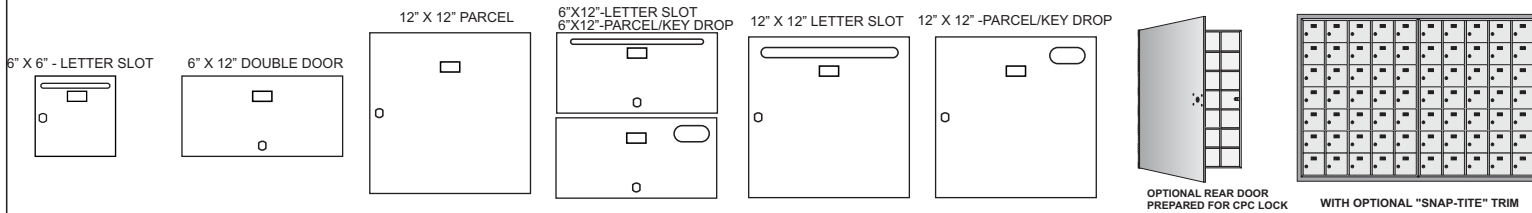

DOOR LOCK:

- 5 PIN CYLINDER CAM TYPE WITH 2 KEYS.
- EXTRA KEYS AVAILABLE. 1000 KEY CHANGES TO AVOID DUPLICATION

DOOR IDENTIFICATION:

- DOORS HAVE WINDOWS WITH NUMBERS, SOLID WITH ENGRAVED PLASTIC TAB OR ENGRAVING ON DOOR AND CARD HOLDER IN EACH BOX
- NUMBER PLATES SIZE: 2-1/2" X 1-1/8"
- WINDOW SIZE: 1-9/16" x 7/8"

SPECIFICATIONS:

- 66" (1676 mm) MAX. FLOOR TO TOP OF BOX
- 18" (457 mm) MIN. FLOOR TO BOTTOM OF BOX
- 15-1/2" (394 mm) WALL DEPTH

6500-D208

ROUGH WALL OPENING SHOWN ON DRAWING WITH 15-1/2" DEPTH

SIDE VIEW