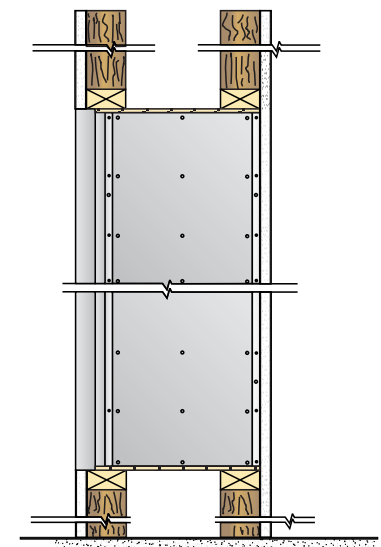

DOOR LOCK:

- 5 PIN CYLINDER CAM TYPE WITH 2 KEYS.
- EXTRA KEYS AVAILABLE. 1000 KEY CHANGES TO AVOID DUPLICATION

DOOR IDENTIFICATION:

- DOORS HAVE WINDOWS WITH NUMBERS, SOLID WITH ENGRAVED PLASTIC TAB OR ENGRAVING ON DOOR AND CARD HOLDER IN EACH BOX
- NUMBER PLATES SIZE: 2-1/2" X 1-1/8"
- WINDOW SIZE: 1-9/16" x 7/8"

SPECIFICATIONS:

- 66" (1676 mm) MAX. FLOOR TO TOP OF BOX
- 18" (457 mm) MIN. FLOOR TO BOTTOM OF BOX
- 15-1/2" (394 mm) WALL DEPTH

6500-C259

ROUGH WALL OPENING SHOWN ON DRAWING WITH 15-1/2" DEPTH

SIDE VIEW

MODEL 6500 REAR LOADING HORIZONTAL MAILBOXES
 2 MODULES: 7 HIGH x 6 LARGE + 5 MODULES: 7 HIGH x 5 LARGE
 259 _____ BOXES: 6" HIGH x 6" WIDE x 15" DEEP
 DOORS OF 1/8" THICK EXTRUDED ALUMINUM
 NATURAL BRUSHED FINISH
 CABINET OF 24 GAUGE GALVANIZED STEEL