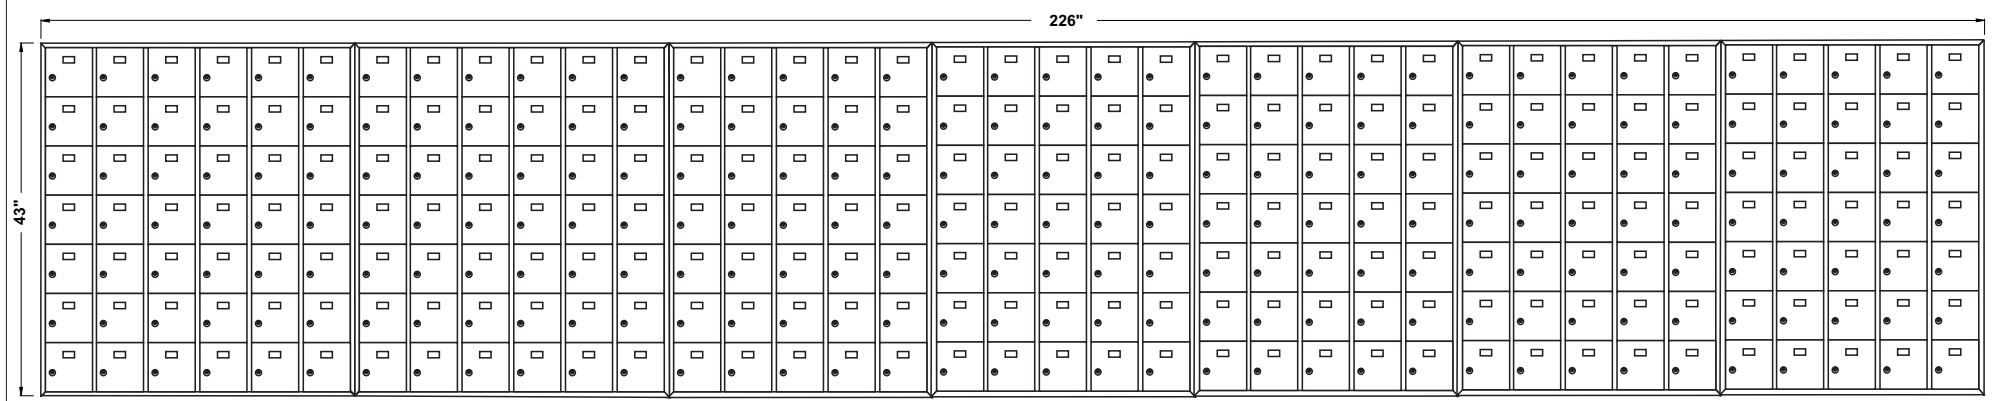

DOOR LOCK:

- 5 PIN CYLINDER CAM TYPE WITH 2 KEYS.
- EXTRA KEYS AVAILABLE. 1000 KEY CHANGES TO AVOID DUPLICATION

DOOR IDENTIFICATION:

- DOORS HAVE WINDOWS WITH NUMBERS, SOLID WITH ENGRAVED PLASTIC TAB OR ENGRAVING ON DOOR AND CARD HOLDER IN EACH BOX
- NUMBER PLATES SIZE: 2-1/2" X 1-1/8"
- WINDOW SIZE: 1-9/16" x 7/8"

SPECIFICATIONS:

- 66" (1676 mm) MAX. FLOOR TO TOP OF BOX
- 18" (457 mm) MIN. FLOOR TO BOTTOM OF BOX
- 15-1/2" (394 mm) WALL DEPTH

6500-C259

ROUGH WALL OPENING SHOWN ON DRAWING WITH 15-1/2" DEPTH

SIDE VIEW

MODEL 6500 REAR LOADING HORIZONTAL MAILBOXES
 2 MODULES: 7 HIGH x 6 LARGE + 5 MODULES: 7 HIGH x 5 LARGE
 259 _____ BOXES: 6" HIGH x 6" WIDE x 15" DEEP
 DOORS OF 1/8" THICK EXTRUDED ALUMINUM
 NATURAL BRUSHED FINISH
 CABINET OF 24 GAUGE GALVANIZED STEEL