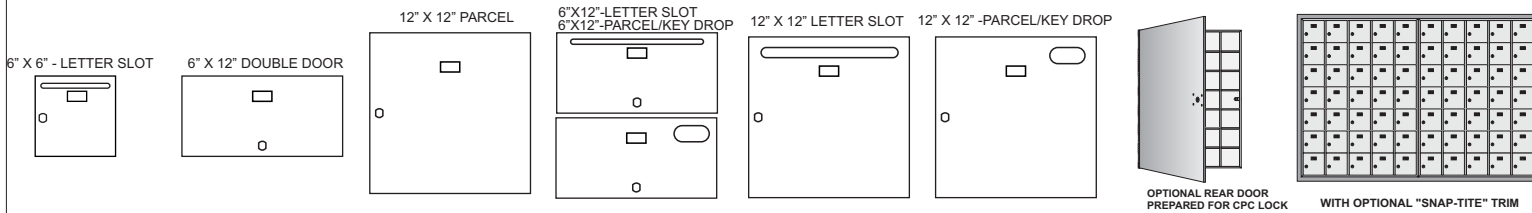

DOOR LOCK:

- 5 PIN CYLINDER CAM TYPE WITH 2 KEYS.
- EXTRA KEYS AVAILABLE. 1000 KEY CHANGES TO AVOID DUPLICATION

DOOR IDENTIFICATION:

- DOORS HAVE WINDOWS WITH NUMBERS, SOLID WITH ENGRAVED PLASTIC TAB OR ENGRAVING ON DOOR AND CARD HOLDER IN EACH BOX
- NUMBER PLATES SIZE: 2-1/2" X 1-1/8"
- WINDOW SIZE: 1-9/16" x 7/8"

SPECIFICATIONS:

- 66" (1676 mm) MAX. FLOOR TO TOP OF BOX
- 18" (457 mm) MIN. FLOOR TO BOTTOM OF BOX
- 15-1/2" (394 mm) WALL DEPTH

6500-C259

ROUGH WALL OPENING SHOWN ON DRAWING WITH 15-1/2" DEPTH

SIDE VIEW