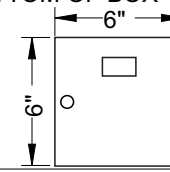

DOOR LOCK:

- 5 PIN CYLINDER CAM TYPE WITH 2 KEYS.
- EXTRA KEYS AVAILABLE. 1000 KEY CHANGES TO AVOID DUPLICATION

DOOR IDENTIFICATION:

- DOORS HAVE WINDOWS WITH NUMBERS, SOLID WITH ENGRAVED PLASTIC TAB OR ENGRAVING ON DOOR AND CARD HOLDER IN EACH BOX
- NUMBER PLATES SIZE: 2-1/2" X 1-1/8"
- WINDOW SIZE: 1-9/16" x 7/8"

SPECIFICATIONS:

- 66" (1676 mm) MAX. FLOOR TO TOP OF BOX
- 18" (457 mm) MIN. FLOOR TO BOTTOM OF BOX
- 15-1/2" (394 mm) WALL DEPTH

6500-C259

ROUGH WALL OPENING SHOWN ON DRAWING WITH 15-1/2" DEPTH

SIDE VIEW

MODEL 6500 REAR LOADING HORIZONTAL MAILBOXES
 2 MODULES: 7 HIGH x 6 LARGE + 5 MODULES: 7 HIGH x 5 LARGE
 259 _____ BOXES: 6" HIGH x 6" WIDE x 15" DEEP
 DOORS OF 1/8" THICK EXTRUDED ALUMINUM
 NATURAL BRUSHED FINISH
 CABINET OF 24 GAUGE GALVANIZED STEEL