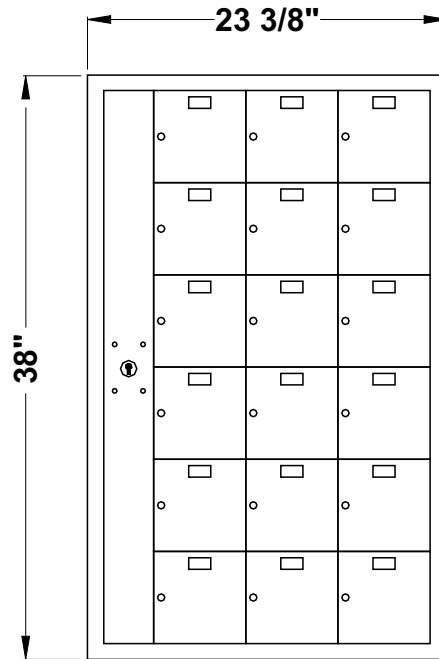

DOOR LOCK:

- 5 PIN CYLINDER CAM TYPE WITH 2 KEYS.
- EXTRA KEYS AVAILABLE. 1000 KEY CHANGES TO
- AVOID DUPLICATION.

DOOR IDENTIFICATION:

- DOORS HAVE WINDOWS WITH NUMBERS, SOLID WITH ENGRAVED PLASTIC TAB OR ENGRAVING ON DOOR AND CAR HOLDER IN EACH BOX
- NUMBER PLATES SIZE: 1-7/16" x 3/4"

PARCEL AND DOUBLE BOXES:

- PARCEL BOXES WOULD REPLACE 4 STANDARD BOXES. DOUBLE BOXES WOULD REPLACE 2 STANDARD BOXES. OVER ALL DIMENSIONS REMAIN THE SAME

6000-B18

ROUGH WALL OPENING SHOWN ON DRAWING WITH 16-1/4" DEPTH

6" X 6" LETTER SLOT

6" X 12" DOUBLE DOOR

12" X 12" PARCEL

6" X 12" LETTER SLOT
6" X 12" PARCEL/KEY RETURN

12" X 12" LETTER SLOT

12" X 12" PARCEL/
KEY RETURN

SIDE VIEW:

MODEL 6000 FRONT LOADING HORIZONTAL MAILBOXES

1 MODULE: 6 HIGH x 3 WIDE

18 _____ "B" BOXES: 6" HIGH x 6" WIDE x 15" DEEP

_____ "C" BOXES: 6" HIGH x 12" WIDE x 15" DEEP

_____ "D" BOXES: 12" HIGH x 12" WIDE x 15" DEEP

DOORS OF 1/8" THICK EXTRUDED ALUMINUM