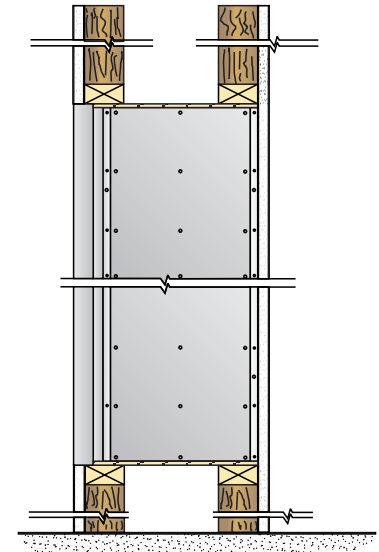

DOOR LOCK:

- 5 PIN CYLINDER CAM TYPE WITH 2 KEYS.
- EXTRA KEYS AVAILABLE. 1000 KEY CHANGES TO
- AVOID DUPLICATION.

DOOR IDENTIFICATION:

- DOORS HAVE WINDOWS WITH NUMBERS, SOLID WITH ENGRAVED PLASTIC TAB OR ENGRAVING ON DOOR AND CAR HOLDER IN EACH BOX
- NUMBER PLATES SIZE: 1-7/16" x 3/4"

PARCEL AND DOUBLE BOXES:

- PARCEL BOXES WOULD REPLACE 4 STANDARD BOXES. DOUBLE BOXES WOULD REPLACE 2 STANDARD BOXES. OVER ALL DIMENSIONS REMAIN THE SAME

6000-B18

ROUGH WALL OPENING SHOWN ON DRAWING WITH 16-1/4" DEPTH

6" X 6" LETTER SLOT

6" X 12" DOUBLE DOOR

12" X 12" PARCEL

6" X 12" LETTER SLOT
6" X 12" PARCEL/KEY RETURN

12" X 12" LETTER SLOT

12" X 12" PARCEL/
KEY RETURN

SIDE VIEW:

MODEL 6000 FRONT LOADING HORIZONTAL MAILBOXES

1 MODULE: 6 HIGH x 3 WIDE

18 _____ "B" BOXES: 6" HIGH x 6" WIDE x 15" DEEP

_____ "C" BOXES: 6" HIGH x 12" WIDE x 15" DEEP

_____ "D" BOXES: 12" HIGH x 12" WIDE x 15" DEEP

DOORS OF 1/8" THICK EXTRUDED ALUMINUM