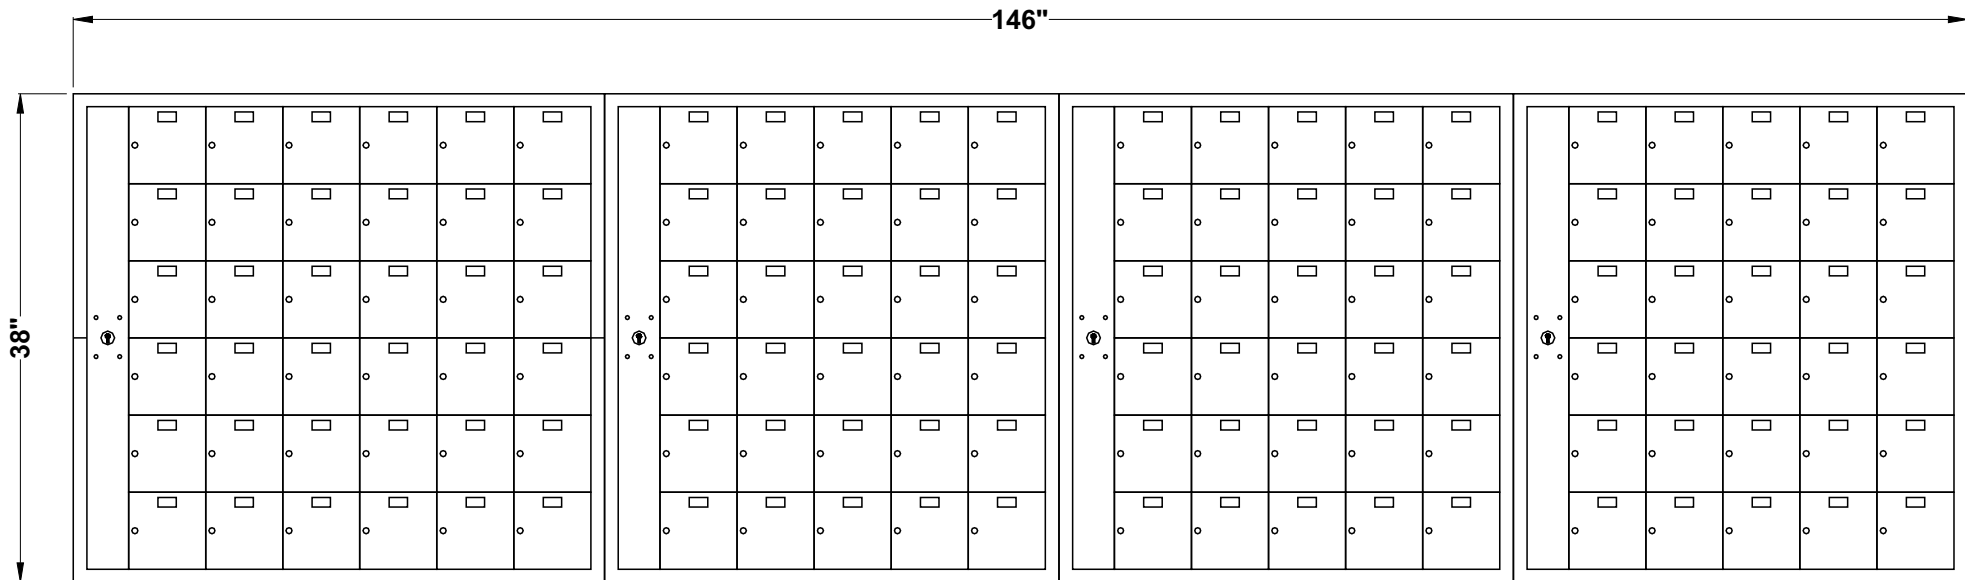

**PARCEL AND DOUBLE BOXES:**

- PARCEL BOXES WOULD REPLACE 4 STANDARD BOXES. DOUBLE BOXES WOULD REPLACE 2 STANDARD BOXES. OVER ALL DIMENSIONS REMAIN THE SAME

**6000-B126**

ROUGH WALL OPENING SHOWN ON DRAWING WITH 16-1/4" DEPTH

**SIDE VIEW:**

6" X 6" LETTER SLOT

6" X 12" DOUBLE DOOR

12" X 12" PARCEL

6"X12" LETTER SLOT  
6"X12" PARCEL/KEY RETURN

12" X 12" LETTER SLOT

12" X 12" PARCEL/  
KEY RETURN

**MODEL 6000 FRONT LOADING HORIZONTAL MAILBOXES**

1 MODULE: 6 HIGH x 6 WIDE + 3 MODULES: 6 HIGH x 5 WIDE

126 \_\_\_\_\_ "B" BOXES: 6" HIGH x 6" WIDE x 15" DEEP

\_\_\_\_\_ "C" BOXES: 6" HIGH x 12" WIDE x 15" DEEP

\_\_\_\_\_ "D" BOXES: 12" HIGH x 12" WIDE x 15" DEEP