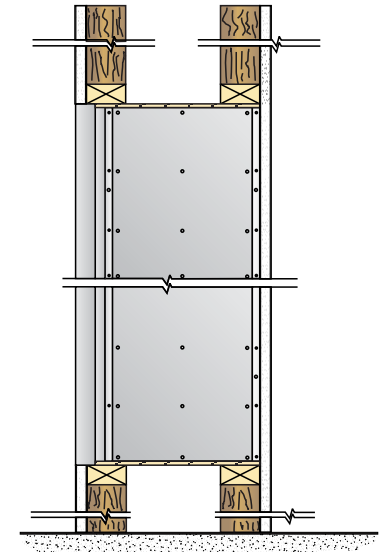

**DOOR LOCK:**

- 5 PIN CYLINDER CAM TYPE WITH 2 KEYS.
- EXTRA KEYS AVAILABLE. 1000 KEY CHANGES TO
- AVOID DUPLICATION.

**DOOR IDENTIFICATION:**

- DOORS HAVE WINDOWS WITH NUMBERS, SOLID WITH ENGRAVED PLASTIC TAB OR ENGRAVING ON DOOR AND CAR HOLDER IN EACH BOX
- NUMBER PLATES SIZE: 1-7/16" x 3/4"

**PARCEL AND DOUBLE BOXES:**

- PARCEL BOXES WOULD REPLACE 4 STANDARD BOXES. DOUBLE BOXES WOULD REPLACE 2 STANDARD BOXES. OVER ALL DIMENSIONS REMAIN THE SAME

**6000-B126**

ROUGH WALL OPENING SHOWN ON DRAWING WITH 16-1/4" DEPTH

**SIDE VIEW:**

6" X 6" LETTER SLOT

6" X 12" DOUBLE DOOR

12" X 12" PARCEL

6"X12" LETTER SLOT  
6"X12" PARCEL/KEY RETURN

12" X 12" LETTER SLOT

12" X 12" PARCEL/  
KEY RETURN

**MODEL 6000 FRONT LOADING HORIZONTAL MAILBOXES**

1 MODULE: 6 HIGH x 6 WIDE + 3 MODULES: 6 HIGH x 5 WIDE

126 \_\_\_\_\_ "B" BOXES: 6" HIGH x 6" WIDE x 15" DEEP

\_\_\_\_\_ "C" BOXES: 6" HIGH x 12" WIDE x 15" DEEP

\_\_\_\_\_ "D" BOXES: 12" HIGH x 12" WIDE x 15" DEEP