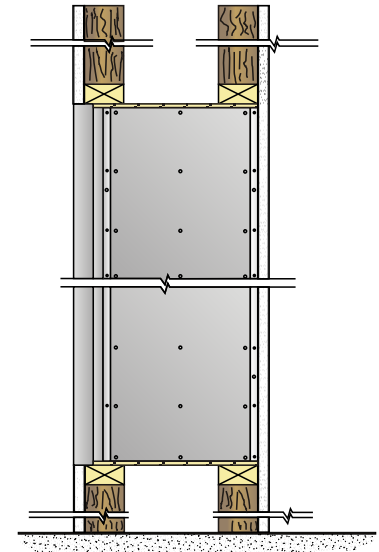

DOOR LOCK:

- 5 PIN CYLINDER CAM TYPE WITH 2 KEYS.
- EXTRA KEYS AVAILABLE. 1000 KEY CHANGES TO AVOID DUPLICATION

DOOR IDENTIFICATION:

- DOORS HAVE WINDOWS WITH NUMBERS, SOLID WITH ENGRAVED PLASTIC TAB OR ENGRAVING ON DOOR AND CARD HOLDER IN EACH BOX
- NUMBER PLATES SIZE: 2-1/2" X 1-1/8"
- WINDOW SIZE: 1-9/16" x 7/8"

SPECIFICATIONS:

- 66" (1676 mm) MAX. FLOOR TO TOP OF BOX
- 18" (457 mm) MIN. FLOOR TO BOTTOM OF BOX
- 16 1/4" (413 mm) WALL DEPTH

4000-A190

ROUGH WALL OPENING SHOWN ON DRAWING WITH 16-1/4" DEPTH

SIDE VIEW

MODEL 4000 FRONT LOADING HORIZONTAL MAILBOXES

5 MODULES: 5 HIGH x 6 WIDE + 2 MODULES: 5 HIGH x 4 WIDE
 190 _____ BOXES: 5-1/2" HIGH x 6" WIDE x 15" DEEP
 DOORS OF 1/8" THICK EXTRUDED ALUMINUM
 NATURAL BRUSHED FINISH
 CABINET OF 24 GAUGE GALVANIZED STEEL