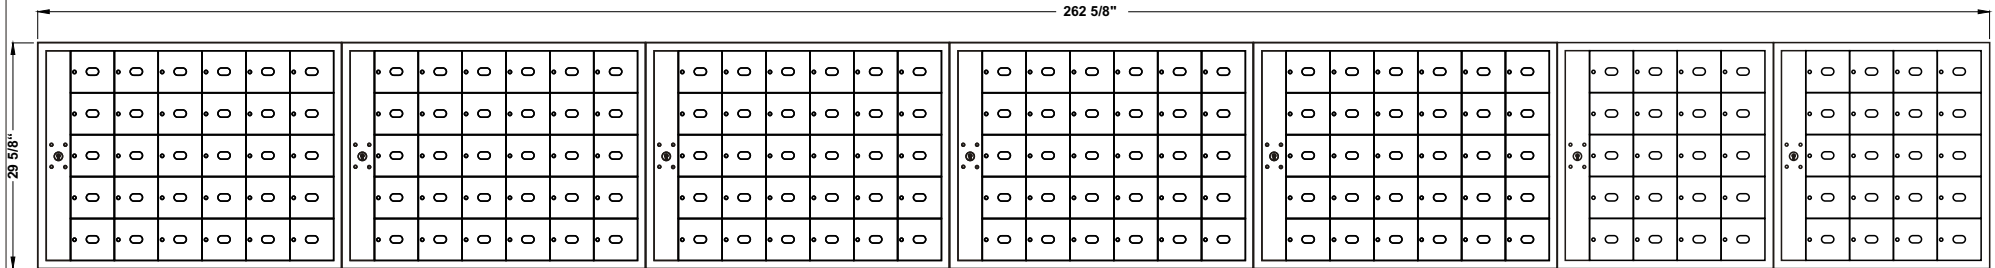

DOOR LOCK:

- 5 PIN CYLINDER CAM TYPE WITH 2 KEYS.
- EXTRA KEYS AVAILABLE. 1000 KEY CHANGES TO AVOID DUPLICATION

DOOR IDENTIFICATION:

- DOORS HAVE WINDOWS WITH NUMBERS, SOLID WITH ENGRAVED PLASTIC TAB OR ENGRAVING ON DOOR AND CARD HOLDER IN EACH BOX
- NUMBER PLATES SIZE: 2-1/2" X 1-1/8"
- WINDOW SIZE: 1-9/16" x 7/8"

SPECIFICATIONS:

- 66" (1676 mm) MAX. FLOOR TO TOP OF BOX
- 18" (457 mm) MIN. FLOOR TO BOTTOM OF BOX
- 16 1/4" (413 mm) WALL DEPTH

4000-A190

ROUGH WALL OPENING SHOWN ON DRAWING WITH 16-1/4" DEPTH

SIDE VIEW

MODEL 4000 FRONT LOADING HORIZONTAL MAILBOXES

5 MODULES: 5 HIGH x 6 WIDE + 2 MODULES: 5 HIGH x 4 WIDE
 190 _____ BOXES: 5-1/2" HIGH x 6" WIDE x 15" DEEP
 DOORS OF 1/8" THICK EXTRUDED ALUMINUM
 NATURAL BRUSHED FINISH
 CABINET OF 24 GAUGE GALVANIZED STEEL