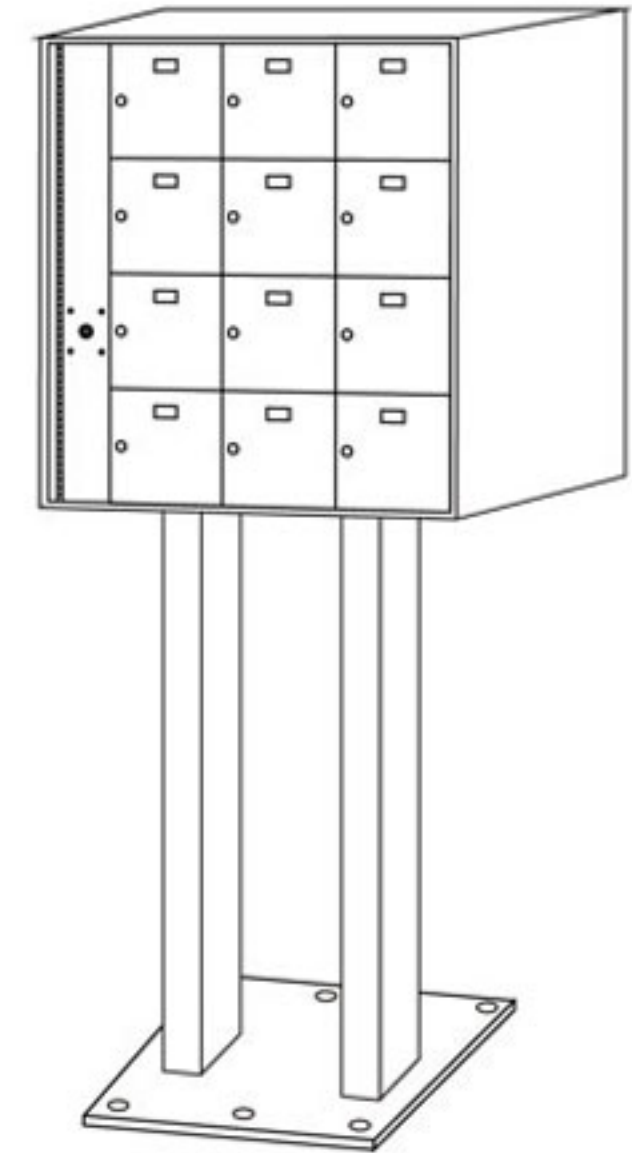

DOOR LOCK:

- 5 PIN CYLINDER CAM TYPE WITH 2 KEYS. DUST COVER WEATHERPROOF LOCKS
- EXTRA KEYS AVAILABLE. 1000 KEY CHANGES TO AVOID DUPLICATION

DOOR IDENTIFICATION:

- SOLID DOORS WITH ENGRAVED PLASTIC TAB IN EMBOSS IN DOORS

SPECIFICATIONS:

- MODEL 6450 HAS DEPTH OF 16" (406) AT TOP AND AT BOTTOM
- CABINET STYLE BOXES WITH NO SHROUD HAVE DEPTH OF 15" (381)
- MODEL 6450 IS FOR INTERIOR USE.

PEDESTAL BASE:

- HOLES ARE 3/8" DIA. AND 1" FROM ENDS & SIDES
- CENTER HOLES ARE C/C FROM ENDS AND 1" FROM SIDES. LEGS ARE 2-1/2" FROM LONGER ENDS

6450 - 4 x 3

OVERALL DIMENSIONS SHOWN ON DRAWINGS

**MODEL 6450 FRONT LOADING HORIZONTAL MAILBOXES**

1 - MODULE: 4 DOORS HIGH x 3 DOORS WIDE
 12 BOXES: 6" HIGH x 6" WIDE x 15" DEEP
 DOORS OF 1/8" THICK EXTRUDED ALUMINUM. DOORS ARE BRUSHED WITH SATIN FINISH.
 CASING OF 18 GAUGE GALVANIZED STEEL AND WITH PEDESTAL BASE ARE PRIMED AND PAINTED SILVER GREY.