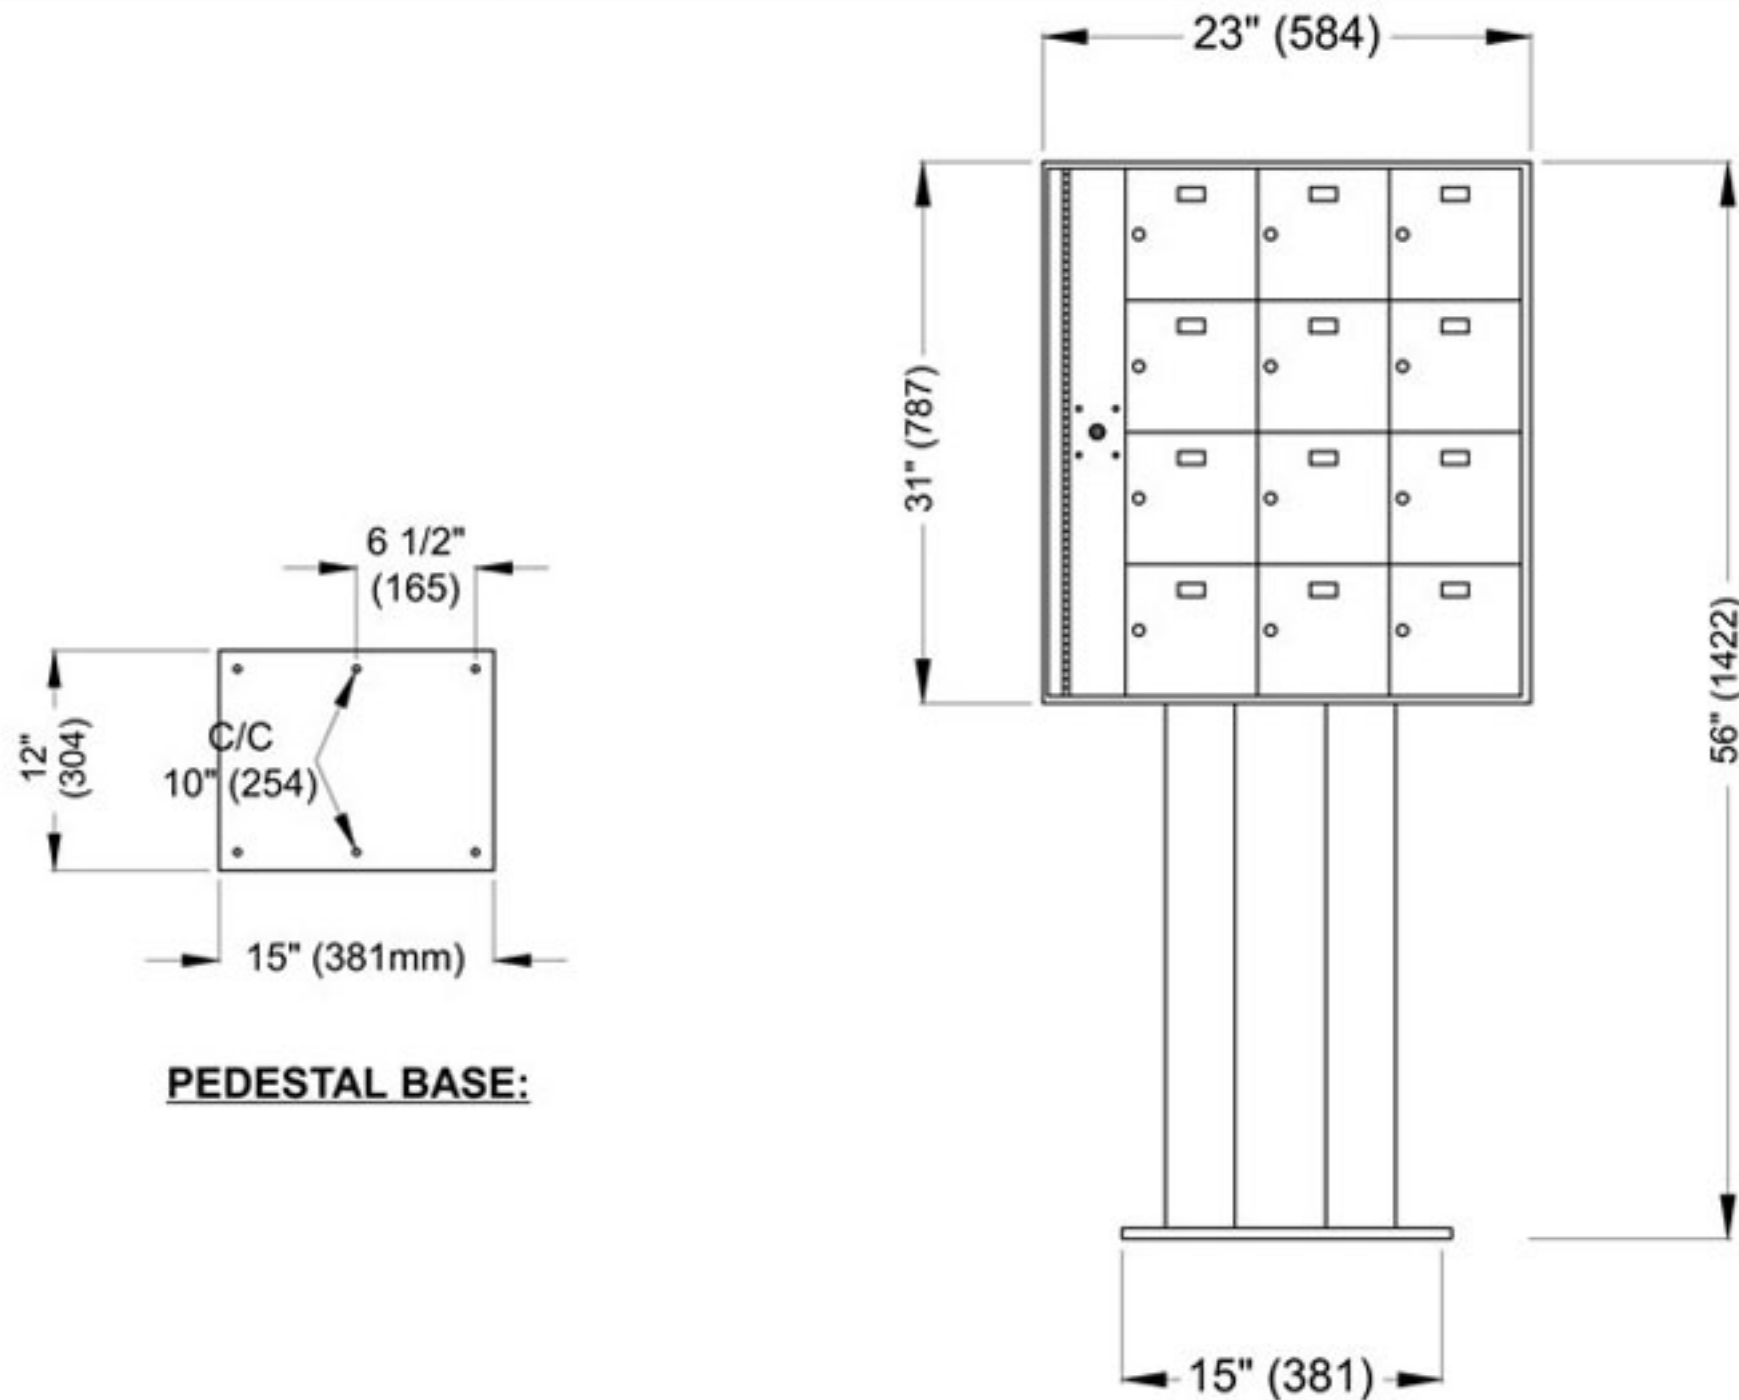

DOOR LOCK:

- 5 PIN CYLINDER CAM TYPE WITH 2 KEYS. DUST COVER WEATHERPROOF LOCKS
- EXTRA KEYS AVAILABLE. 1000 KEY CHANGES TO AVOID DUPLICATION

DOOR IDENTIFICATION:

- SOLID DOORS WITH ENGRAVED PLASTIC TAB IN EMBOSS IN DOORS

SPECIFICATIONS:

- MODEL 6450 HAS DEPTH OF 16" (406) AT TOP AND AT BOTTOM
- CABINET STYLE BOXES WITH NO SHROUD HAVE DEPTH OF 15" (381)
- MODEL 6450 IS FOR INTERIOR USE.

PEDESTAL BASE:

- HOLES ARE 3/8" DIA. AND 1" FROM ENDS & SIDES
- CENTER HOLES ARE C/C FROM ENDS AND 1" FROM SIDES. LEGS ARE 2-1/2" FROM LONGER ENDS

6450 - 4 x 3

OVERALL DIMENSIONS SHOWN ON DRAWINGS

**MODEL 6450 FRONT LOADING HORIZONTAL MAILBOXES**

1 - MODULE: 4 DOORS HIGH x 3 DOORS WIDE
 12 BOXES: 6" HIGH x 6" WIDE x 15" DEEP
 DOORS OF 1/8" THICK EXTRUDED ALUMINUM. DOORS ARE BRUSHED WITH SATIN FINISH.
 CASING OF 18 GAUGE GALVANIZED STEEL AND WITH PEDESTAL BASE ARE PRIMED AND PAINTED SILVER GREY.