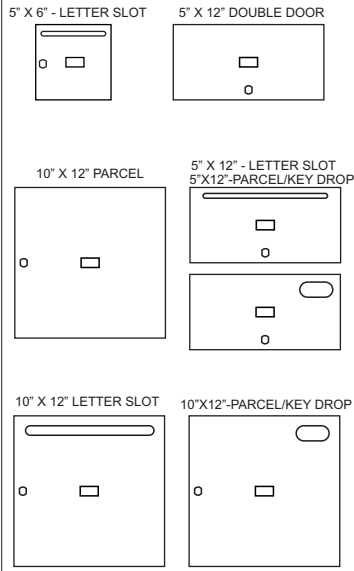

- DOOR LOCK:**
- 5 PIN CYLINDER CAM TYPE WITH 3 KEYS.
  - EXTRA KEYS AVAILABLE. 1000 KEY CHANGES TO AVOID DUPLICATION.

- DOOR IDENTIFICATION:**
- DOORS HAVE WINDOWS WITH NUMBERS, SOLID WITH ENGRAVED PLASTIC TAB OR ENGRAVING ON DOOR AND CARD HOLDER IN EACH BOX
  - NUMBER PLATES SIZE: 1-7/16" x 3/4"

- PARCEL AND DOUBLE BOXES:**
- PARCEL BOXES WOULD REPLACE 4 STANDARD BOXES. DOUBLE BOXES WOULD REPLACE 2 STANDARD BOXES. OVER ALL DIMENSIONS REMAIN THE SAME

**5000-D72**

ROUGH WALL OPENING SHOWN ON DRAWING WITH 16-1/4" DEPTH

**SIDE VIEW:**

**MODEL 5000 FRONT LOADING HORIZONTAL MAILBOXES**

- 1 MODULE: 8 HIGH x 5 WIDE + 1 MODULE: 8 HIGH x 4 WIDE
- 72 "B" BOXES: 5 3/8" HIGH x 5 3/8" WIDE x 15" DEEP
- "C" BOXES: 5 3/8" HIGH x 5 3/8" WIDE x 15" DEEP
- "D" BOXES: 10 7/8" HIGH x 10 7/8" WIDE x 15" DEEP