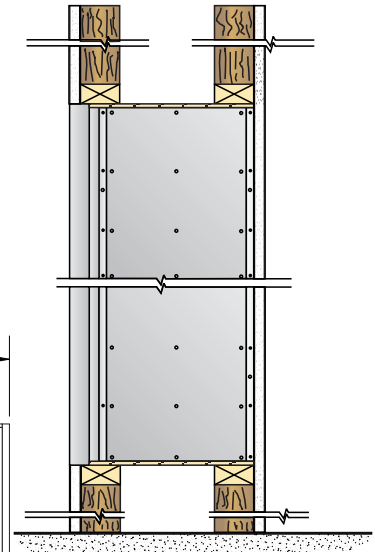

- DOOR LOCK:**
- 5 PIN CYLINDER CAM TYPE WITH 3 KEYS.
  - EXTRA KEYS AVAILABLE. 1000 KEY CHANGES TO AVOID DUPLICATION.

- DOOR IDENTIFICATION:**
- DOORS HAVE WINDOWS WITH NUMBERS, SOLID WITH ENGRAVED PLASTIC TAB OR ENGRAVING ON DOOR AND CARD HOLDER IN EACH BOX
  - NUMBER PLATES SIZE: 1-7/16" x 3/4"

- PARCEL AND DOUBLE BOXES:**
- PARCEL BOXES WOULD REPLACE 4 STANDARD BOXES. DOUBLE BOXES WOULD REPLACE 2 STANDARD BOXES. OVER ALL DIMENSIONS REMAIN THE SAME

**5000-D72**

ROUGH WALL OPENING SHOWN ON DRAWING WITH 16-1/4" DEPTH

**SIDE VIEW:**

**MODEL 5000 FRONT LOADING HORIZONTAL MAILBOXES**

- 1 MODULE: 8 HIGH x 5 WIDE + 1 MODULE: 8 HIGH x 4 WIDE
- 72 "B" BOXES: 5 3/8" HIGH x 5 3/8" WIDE x 15" DEEP
- "C" BOXES: 5 3/8" HIGH x 5 3/8" WIDE x 15" DEEP
- "D" BOXES: 10 7/8" HIGH x 10 7/8" WIDE x 15" DEEP