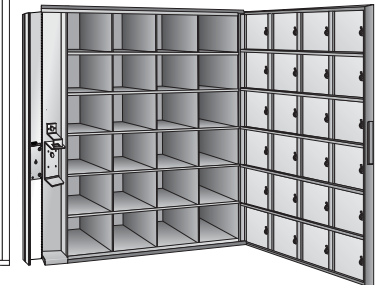

- DOOR LOCK:**
- 5 PIN CYLINDER CAM TYPE WITH 3 KEYS.
  - EXTRA KEYS AVAILABLE. 1000 KEY CHANGES TO AVOID DUPLICATION.

- DOOR IDENTIFICATION:**
- DOORS HAVE WINDOWS WITH NUMBERS, SOLID WITH ENGRAVED PLASTIC TAB OR ENGRAVING ON DOOR AND CARD HOLDER IN EACH BOX
  - NUMBER PLATES SIZE: 1-7/16" x 3/4"

- PARCEL AND DOUBLE BOXES:**
- PARCEL BOXES WOULD REPLACE 4 STANDARD BOXES. DOUBLE BOXES WOULD REPLACE 2 STANDARD BOXES. OVER ALL DIMENSIONS REMAIN THE SAME

**5000-D72**

ROUGH WALL OPENING SHOWN ON DRAWING WITH 16-1/4" DEPTH

**SIDE VIEW:**

**MODEL 5000 FRONT LOADING HORIZONTAL MAILBOXES**

- 1 MODULE: 8 HIGH x 5 WIDE + 1 MODULE: 8 HIGH x 4 WIDE
- 72 "B" BOXES: 5 3/8" HIGH x 5 3/8" WIDE x 15" DEEP
- "C" BOXES: 5 3/8" HIGH x 5 3/8" WIDE x 15" DEEP
- "D" BOXES: 10 7/8" HIGH x 10 7/8" WIDE x 15" DEEP

DOORS OF 1/8" THICK EXTRUDED ALUMINUM  
 CLEAR ANODIZED FINISH  
 CABINET OF 24 GAUGE GALVANIZED STEEL

**UNEQUALLED EXPERTISE IN MAILBOXES + POSTAL SPECIALTIES**

DATE: \_\_\_\_\_

CLIENT: \_\_\_\_\_

ATTN: \_\_\_\_\_