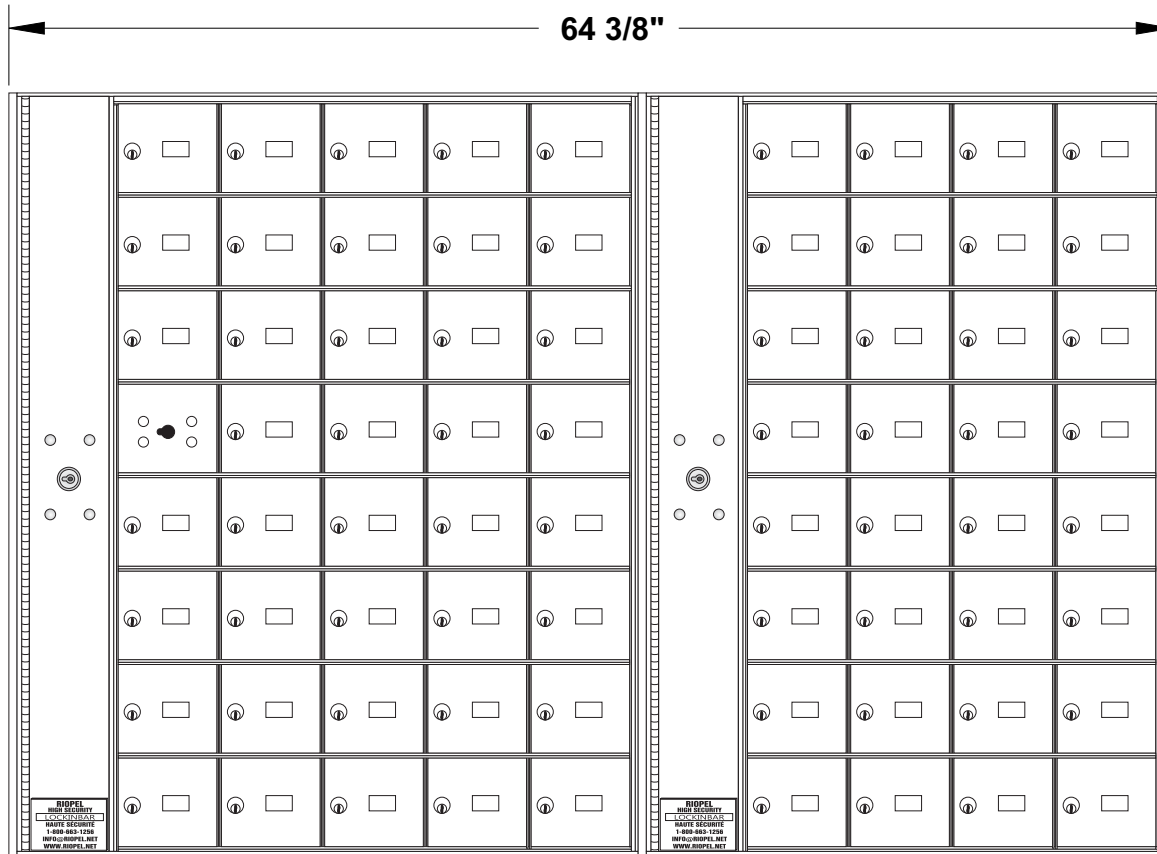

- DOOR LOCK:**
- 5 PIN CYLINDER CAM TYPE WITH 3 KEYS.
  - EXTRA KEYS AVAILABLE. 1000 KEY CHANGES TO AVOID DUPLICATION.

- DOOR IDENTIFICATION:**
- DOORS HAVE WINDOWS WITH NUMBERS, SOLID WITH ENGRAVED PLASTIC TAB OR ENGRAVING ON DOOR AND CARD HOLDER IN EACH BOX
  - NUMBER PLATES SIZE: 1-7/16" x 3/4"

- PARCEL AND DOUBLE BOXES:**
- PARCEL BOXES WOULD REPLACE 4 STANDARD BOXES. DOUBLE BOXES WOULD REPLACE 2 STANDARD BOXES. OVER ALL DIMENSIONS REMAIN THE SAME

**5000-D72**

ROUGH WALL OPENING SHOWN ON DRAWING WITH 16-1/4" DEPTH

**SIDE VIEW:**

**MODEL 5000 FRONT LOADING HORIZONTAL MAILBOXES**

- 1 MODULE: 8 HIGH x 5 WIDE + 1 MODULE: 8 HIGH x 4 WIDE
- 72 "B" BOXES: 5 3/8" HIGH x 5 3/8" WIDE x 15" DEEP
- "C" BOXES: 5 3/8" HIGH x 5 3/8" WIDE x 15" DEEP
- "D" BOXES: 10 7/8" HIGH x 10 7/8" WIDE x 15" DEEP