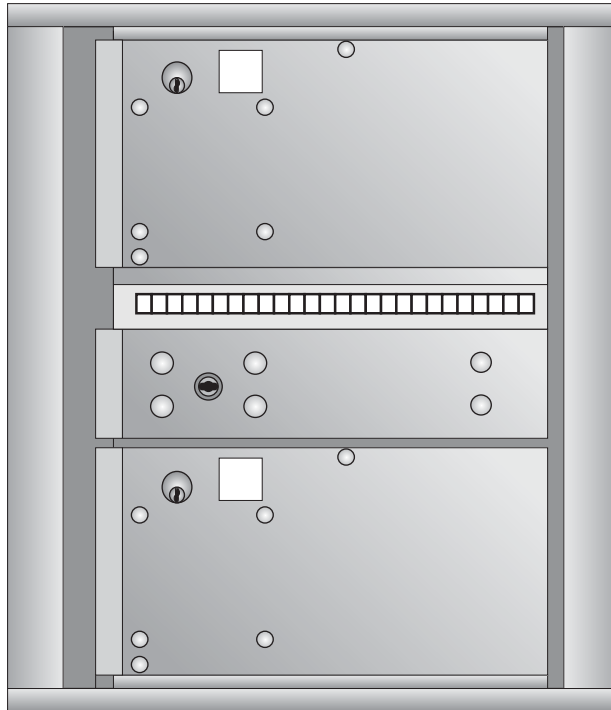

RIOPEL MAILBOXES¹⁰⁶

THE STANDARD... BY WHICH OTHERS COMPARE

MAILSAFE MAILBOXES - HIGHEST SECURITY AND DURABILITY
MODEL 7950 APPROVED 4C FRONT LOADING FLAT MAIL SYSTEM

F02000

SPECIFICATIONS:

- Horizontal 4C Mailsafe Mailboxes
- 4C Series Front (FL) and Rear Loading (RL)
- Post Office approved
- Heavy Duty Extruded Aluminum Components
- Powder coat finishes (12 colors)
- 1/4" thick carrier access door
- 3/16" thick customer and parcel doors
- 5-pin cam locks with 3/16" thick hook cam
- ID: Alum. tags or optional engraved doors.
- 3-1/2" x 12" boxes + 2 high to 5 high boxes
- 17-1/4"H. and 20-3/4"H. parcel boxes
- Depth: 17" .

MAILBOX CONFIGURATION

- 2 MAIL COMPARTMENTS
- PARCEL BOXES
- OUTGOING MAIL SLOT

BOX DIMENSIONS

- HEIGHT = 21-1/2"
- WIDTH = 17-1/2"
- DEPTH = 17"

ROUGH WALL OPENING

- 1-1/2" LESS THAN TOTAL HEIGHT
- AND WIDTH BOX DIMENSIONS