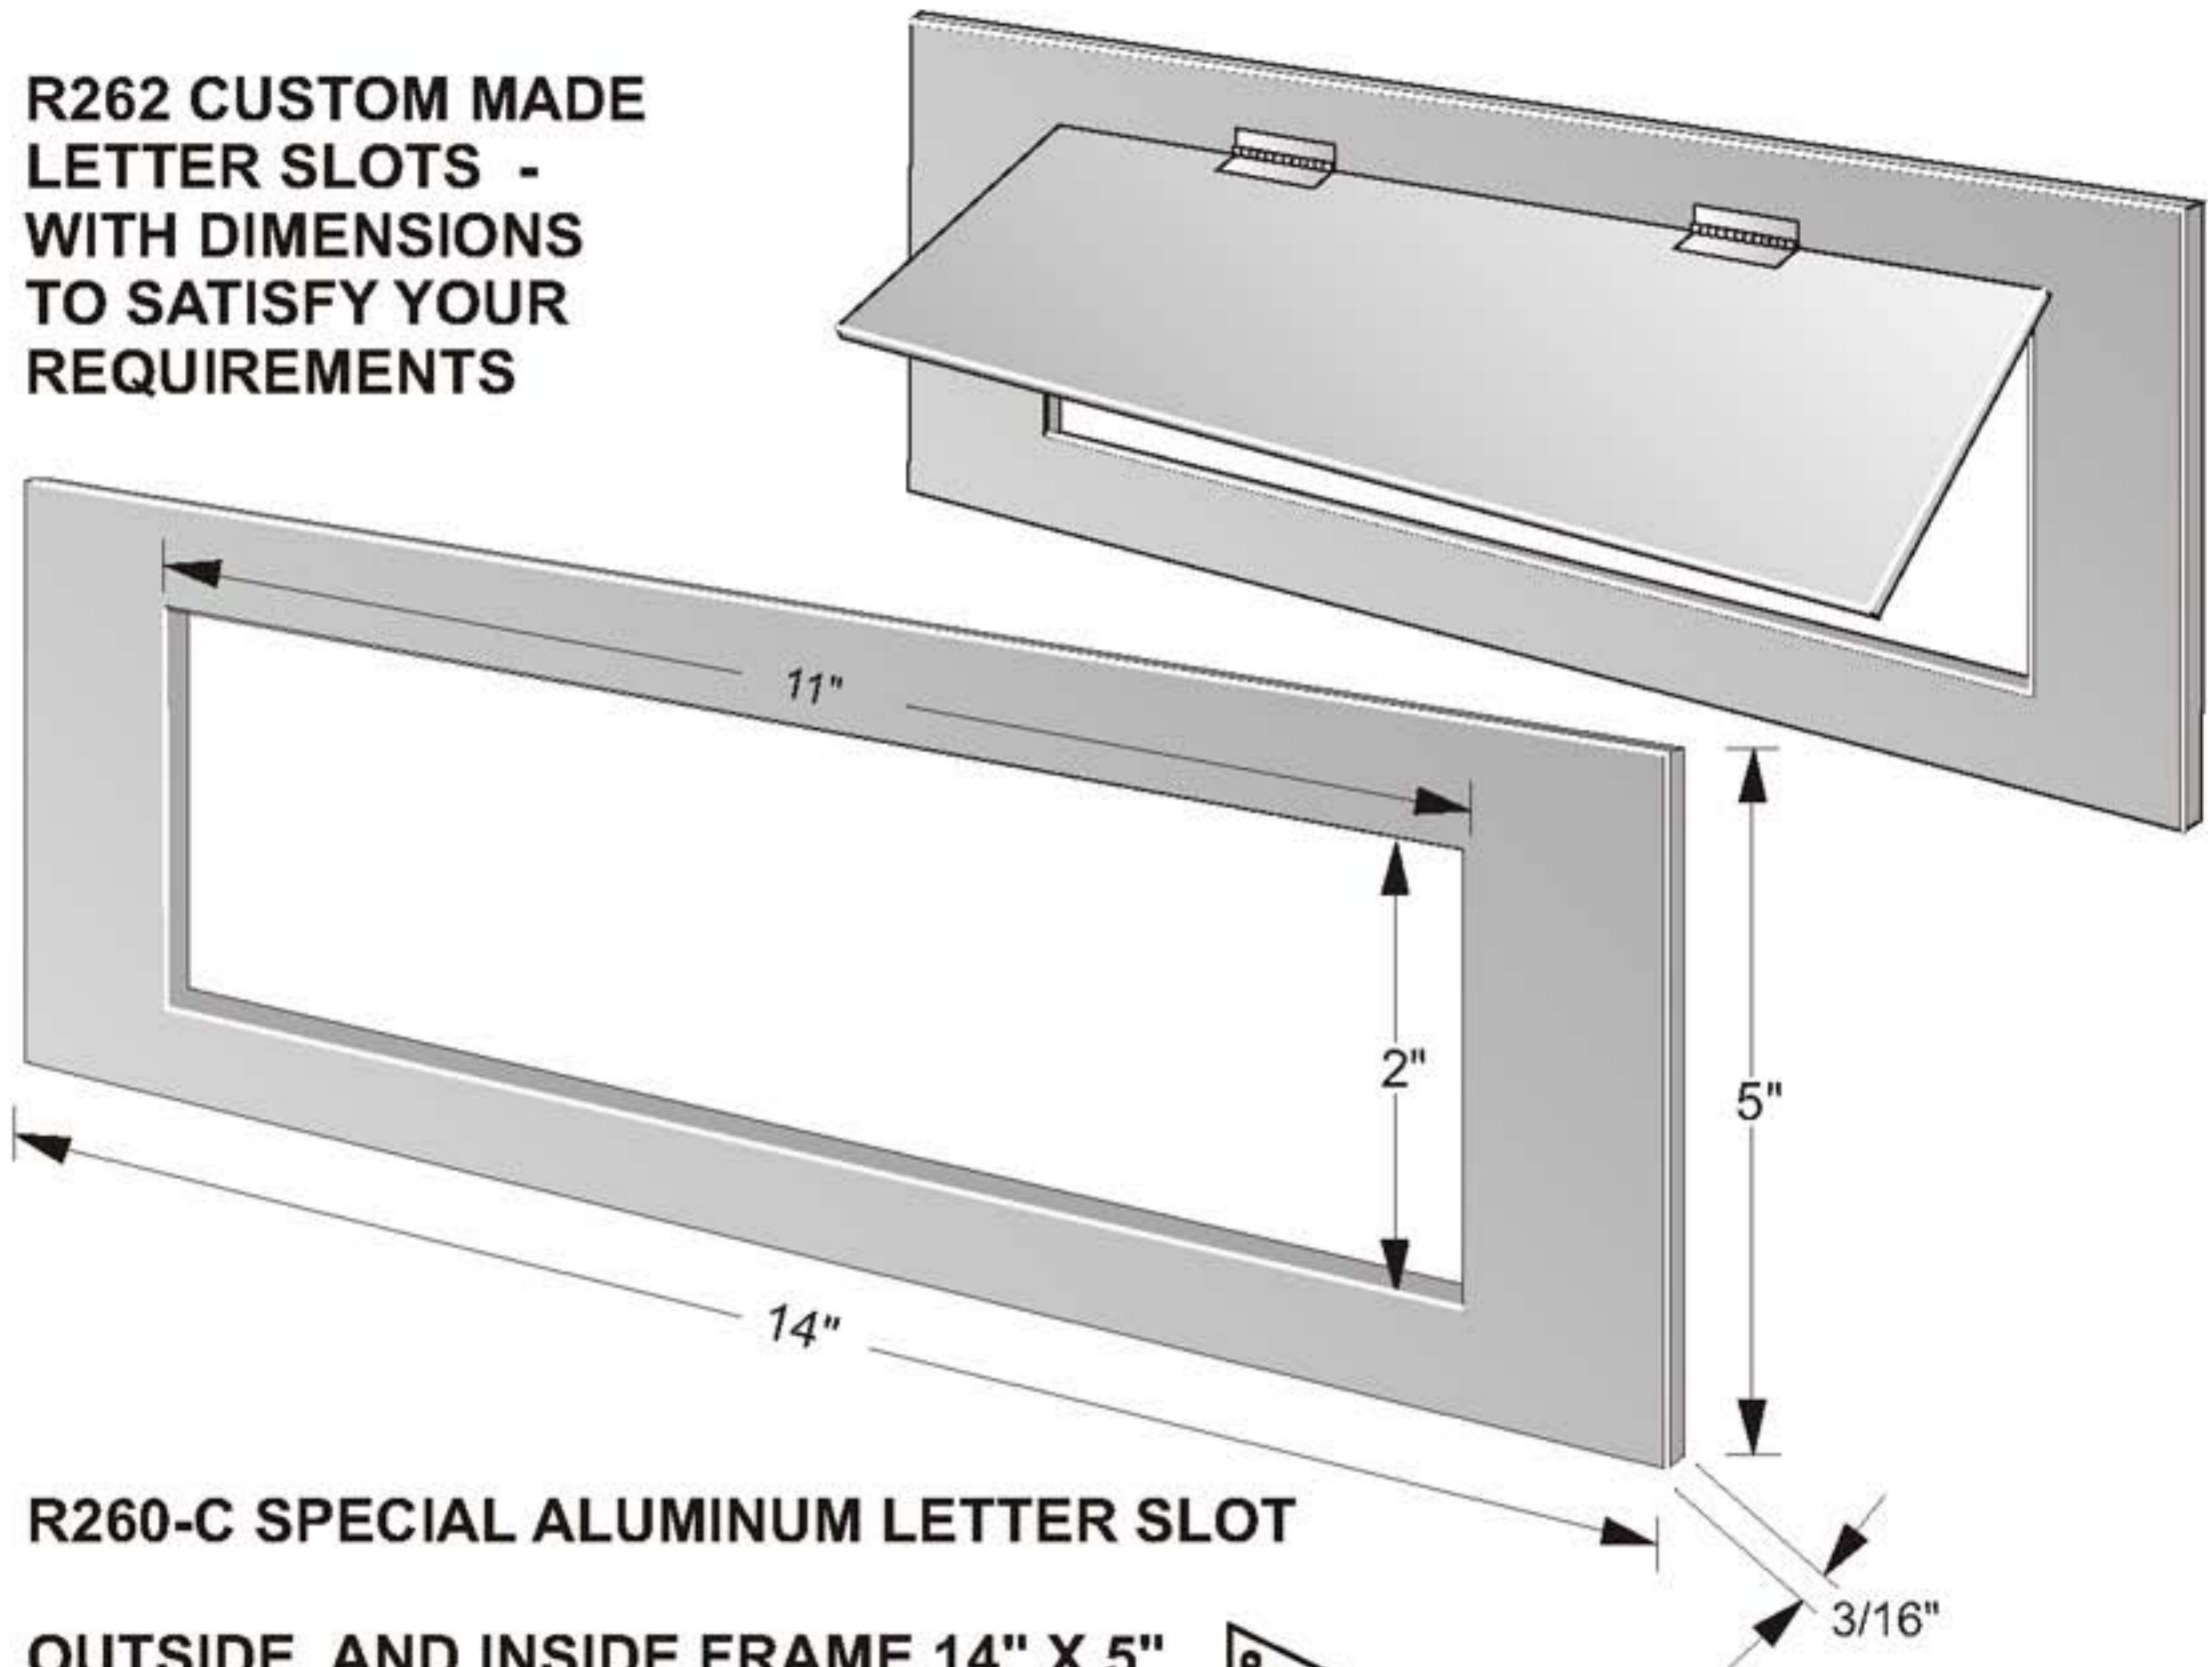

RIOPEL MAILBOXES

THE STANDARD... BY WHICH OTHERS COMPARE

**R262 CUSTOM MADE
LETTER SLOTS -
WITH DIMENSIONS
TO SATISFY YOUR
REQUIREMENTS**

R260-C SPECIAL ALUMINUM LETTER SLOT

**OUTSIDE AND INSIDE FRAME 14" X 5"
MADE FROM 3/16" ALUMINUM PLATE
BRUSHED AND LACQUERED CLEAR.**

**SPRING LOADED LETTER SLOT FLAP
11" X 2" MADE FROM 1/4" ALUMINUM
PLATE BRUSHED AND LACQUERED CLEAR.**

**WALL LINER OPTIONAL - MADE FROM
24 GAUGE STAINLESS STEEL. ENGRAVING
AND SPECIAL FINISHES OPTIONAL**