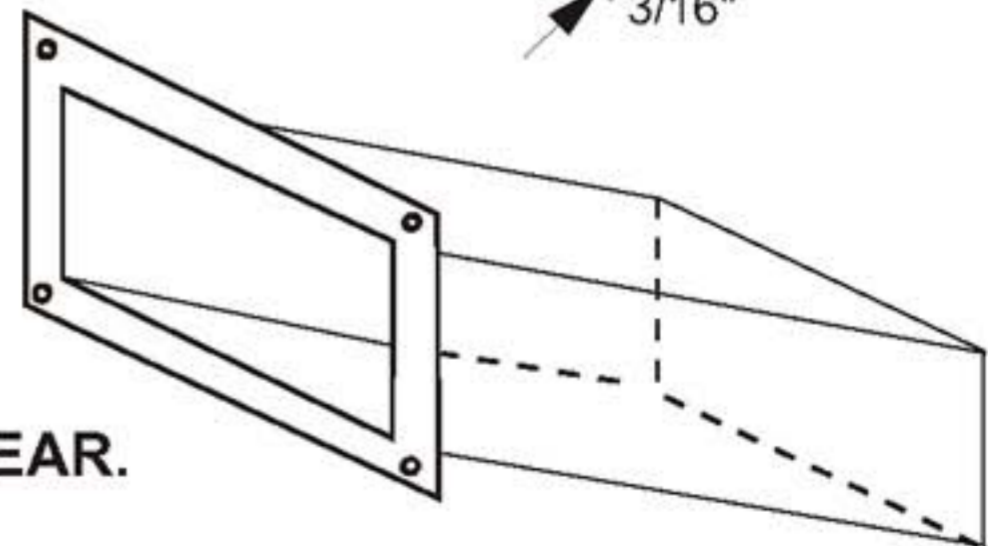

RIOPEL MAILBOXES

THE STANDARD... BY WHICH OTHERS COMPARE

**R262 CUSTOM MADE
LETTER SLOTS -
WITH DIMENSIONS
TO SATISFY YOUR
REQUIREMENTS**

R260-C SPECIAL ALUMINUM LETTER SLOT

**OUTSIDE AND INSIDE FRAME 14" X 5"
MADE FROM 3/16" ALUMINUM PLATE
BRUSHED AND LACQUERED CLEAR.**

**SPRING LOADED LETTER SLOT FLAP
11" X 2" MADE FROM 1/4" ALUMINUM
PLATE BRUSHED AND LACQUERED CLEAR.**

**WALL LINER OPTIONAL - MADE FROM
24 GAUGE STAINLESS STEEL. ENGRAVING
AND SPECIAL FINISHES OPTIONAL**