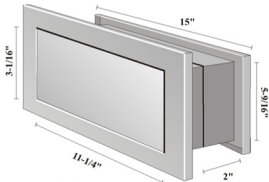

RIOPEL MAILBOXES

WE HAVE THE BEST SOLUTIONS FOR ALL YOUR DROPBOX NEEDS

R260 LARGE HEAVY DUTY LETTER SLOT

BOOK - MAIL - VIDEO - DROP

FOR OFFICES - LIBRARIES - VIDEO OUTLETS

- LARGE SLOT 3-1/16" X 11-1/4"
- 3/16" ALUMINUM FRAME FRONT AND REAR
- ALUMINUM BRUSHED AND LACQUERED
- LINEAR INCLUDED 20 GAUGE STEEL BAKED ENAMEL FINISH - GREY
- ENGRAVING AND SPECIAL FINISHES OPTIONAL

STANDARD AND CUSTOM DROP BOXES FOR EVERY REQUIREMENT

P. RIOPEL INC., 595 St-Remi, Montreal, Que., H4C 3G6 • TEL.: (514) 934-0385 FAX: (514) 934-1732
E-MAIL: INFO@RIOPEL.NET WEB SITE: WWW.RIOPEL.NET