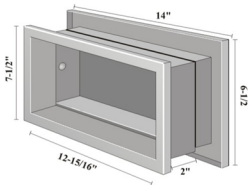

RIOPEL MAILBOXES

WE HAVE THE BEST SOLUTIONS FOR ALL YOUR DROPBOX NEEDS

R260 LARGE HEAVY DUTY LETTER SLOT

BOOK - MAIL - VIDEO - DROP

FOR OFFICES - LIBRARIES - VIDEO OUTLETS

- LARGE SLOT 3-1/16" X 11-1/4"
- 3/16" ALUMINUM FRAME FRONT AND REAR
- ALUMINUM BRUSHED AND LACQUERED
- LINEAR INCLUDED 20 GAUGE STEEL BAKED ENAMEL FINISH - GREY
- ENGRAVING AND SPECIAL FINISHES OPTIONAL

STANDARD AND CUSTOM DROP BOXES FOR EVERY REQUIREMENT

P. RIOPEL INC., 595 St-Remi, Montreal, Que., H4C 3G6 • TEL.: (514) 934-0385 FAX: (514) 934-1732
E-MAIL: INFO@RIOPEL.NET WEB SITE: WWW.RIOPEL.NET