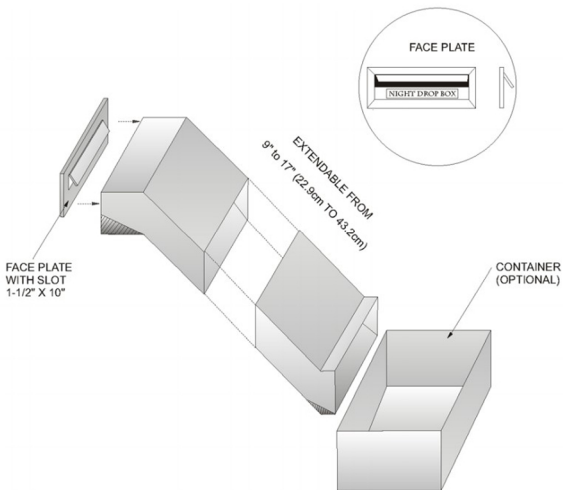

RIOPEL MAILBOXES

WE HAVE THE BEST SOLUTIONS FOR ALL YOUR DROPBOX NEEDS

R240 DVD/VIDEO DROP

STANDARD AND CUSTOM DROP BOXES FOR EVERY REQUIREMENT

P. RIOPEL INC., 595 St-Remi, Montreal, Que., H4C 3G6 • TEL.: (514) 934-0385 FAX: (514) 934-1732
E-MAIL: INFO@RIOPEL.NET WEB SITE: WWW.RIOPEL.NET