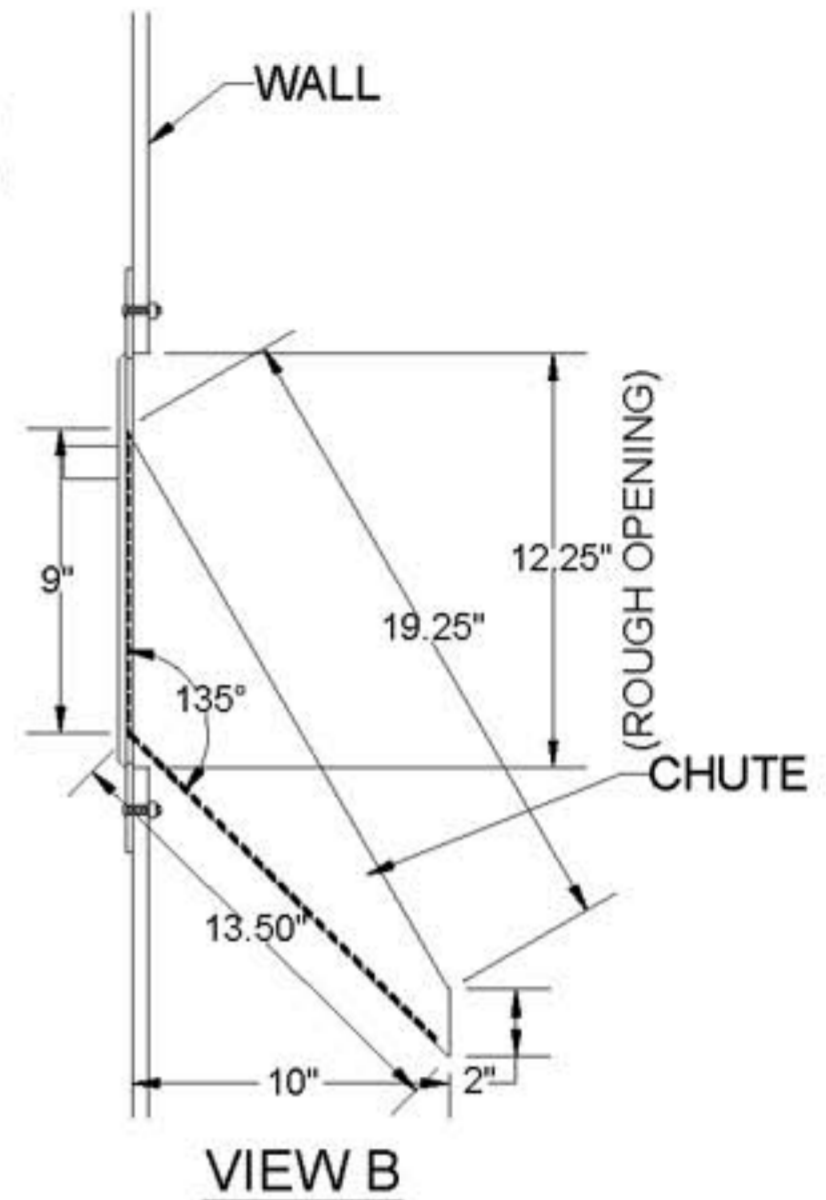

RIOPEL MAILBOXES

THE STANDARD... BY WHICH OTHERS COMPARE

CHUTE R216

- DOORS OF 1/4" ALUMINUM PLATE
- FRAME OF 3/16" ALUMINUM PLATE

UNEQUALLED EXPERTISE IN MAILBOXES + POSTAL SPECIALTIES

P. RIOPEL INC., 595 St-Remi, Montreal, Que., H4C 3G6 • TEL.: (514) 934-0385 FAX: (514) 934-1732
E-MAIL: INFO@RIOPEL.NET WEB SITE: WWW.RIOPEL.NET

RIOPEL MAILBOXES

THE STANDARD... BY WHICH OTHERS COMPARE

MODEL R216 CHUTE, DOOR AND FRAME

3/16" THK ALUMINUM
C/W HORIZONTAL
BRUSHED FINISH

STAINLESS STEEL
CARRIAGE BOLTS

ENGRAVED
LETTERS

1/4" THK PLATE ALUMINUM
C/W HORIZONTAL
BRUSHED FINISH