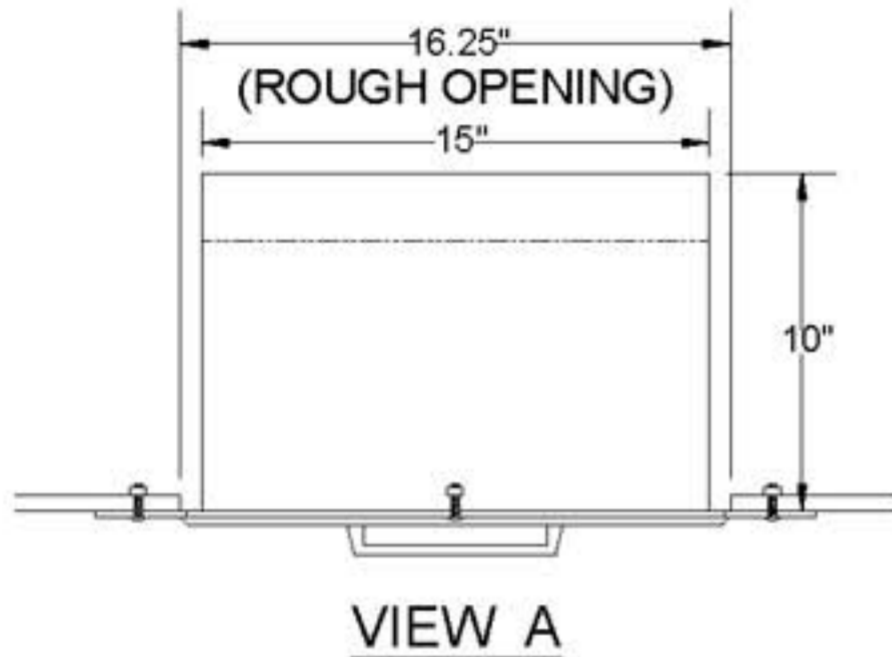

RIOPEL MAILBOXES

THE STANDARD... BY WHICH OTHERS COMPARE

CHUTE R216

- DOORS OF 1/4" ALUMINUM PLATE
- FRAME OF 3/16" ALUMINUM PLATE

UNEQUALLED EXPERTISE IN MAILBOXES + POSTAL SPECIALTIES

P. RIOPEL INC., 595 St-Remi, Montreal, Que., H4C 3G6 • TEL.: (514) 934-0385 FAX: (514) 934-1732
E-MAIL: INFO@RIOPEL.NET WEB SITE: WWW.RIOPEL.NET

RIOPEL MAILBOXES

THE STANDARD... BY WHICH OTHERS COMPARE

MODEL R216 CHUTE, DOOR AND FRAME

3/16" THK ALUMINUM
C/W HORIZONTAL
BRUSHED FINISH

STAINLESS STEEL
CARRIAGE BOLTS

ENGRAVED
LETTERS

1/4" THK PLATE ALUMINUM
C/W HORIZONTAL
BRUSHED FINISH