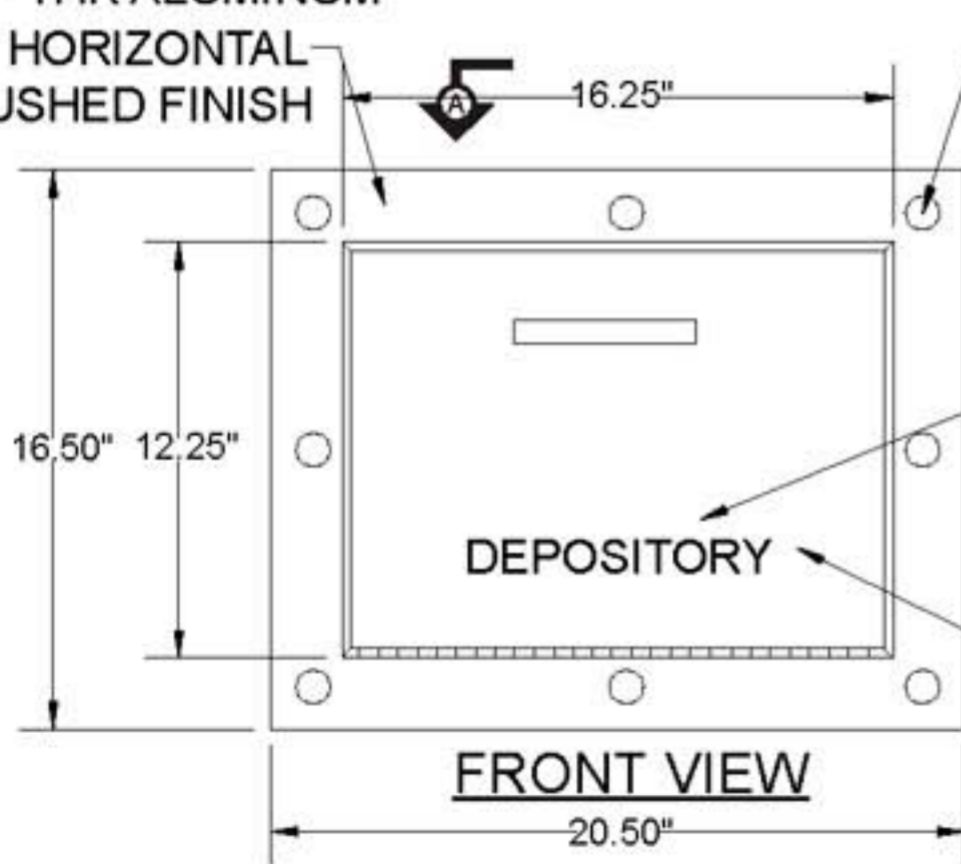

RIOPEL MAILBOXES

THE STANDARD... BY WHICH OTHERS COMPARE

CHUTE R216

- DOORS OF 1/4" ALUMINUM PLATE
- FRAME OF 3/16" ALUMINUM PLATE

UNEQUALLED EXPERTISE IN MAILBOXES + POSTAL SPECIALTIES

P. RIOPEL INC., 595 St-Remi, Montreal, Que., H4C 3G6 • TEL.: (514) 934-0385 FAX: (514) 934-1732
E-MAIL: INFO@RIOPEL.NET WEB SITE: WWW.RIOPEL.NET

RIOPEL MAILBOXES

THE STANDARD... BY WHICH OTHERS COMPARE

MODEL R216 CHUTE, DOOR AND FRAME

3/16" THK ALUMINUM
C/W HORIZONTAL
BRUSHED FINISH

STAINLESS STEEL
CARRIAGE BOLTS

ENGRAVED
LETTERS

1/4" THK PLATE ALUMINUM
C/W HORIZONTAL
BRUSHED FINISH