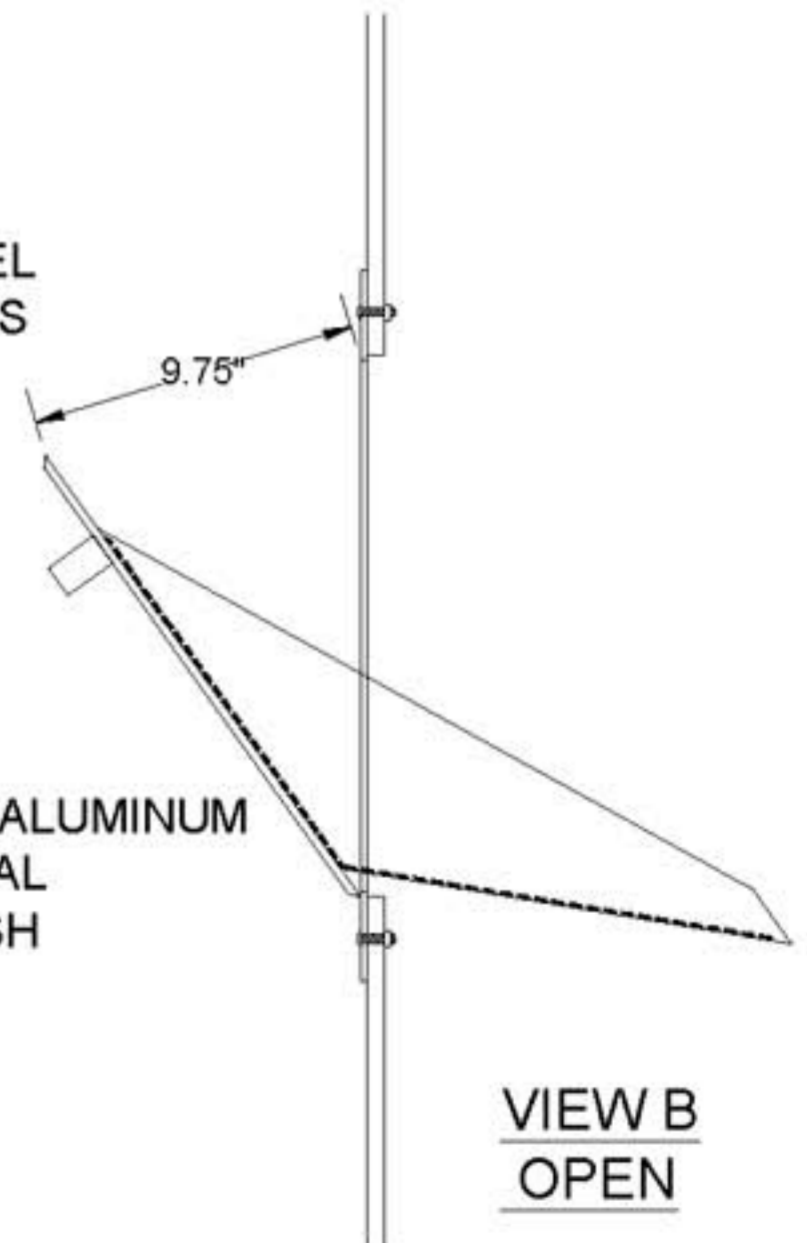

RIOPEL MAILBOXES

THE STANDARD... BY WHICH OTHERS COMPARE

MODEL R216 CHUTE, DOOR AND FRAME

3/16" THK ALUMINUM
C/W HORIZONTAL
BRUSHED FINISH

STAINLESS STEEL
CARRIAGE BOLTS

ENGRAVED
LETTERS

1/4" THK PLATE ALUMINUM
C/W HORIZONTAL
BRUSHED FINISH