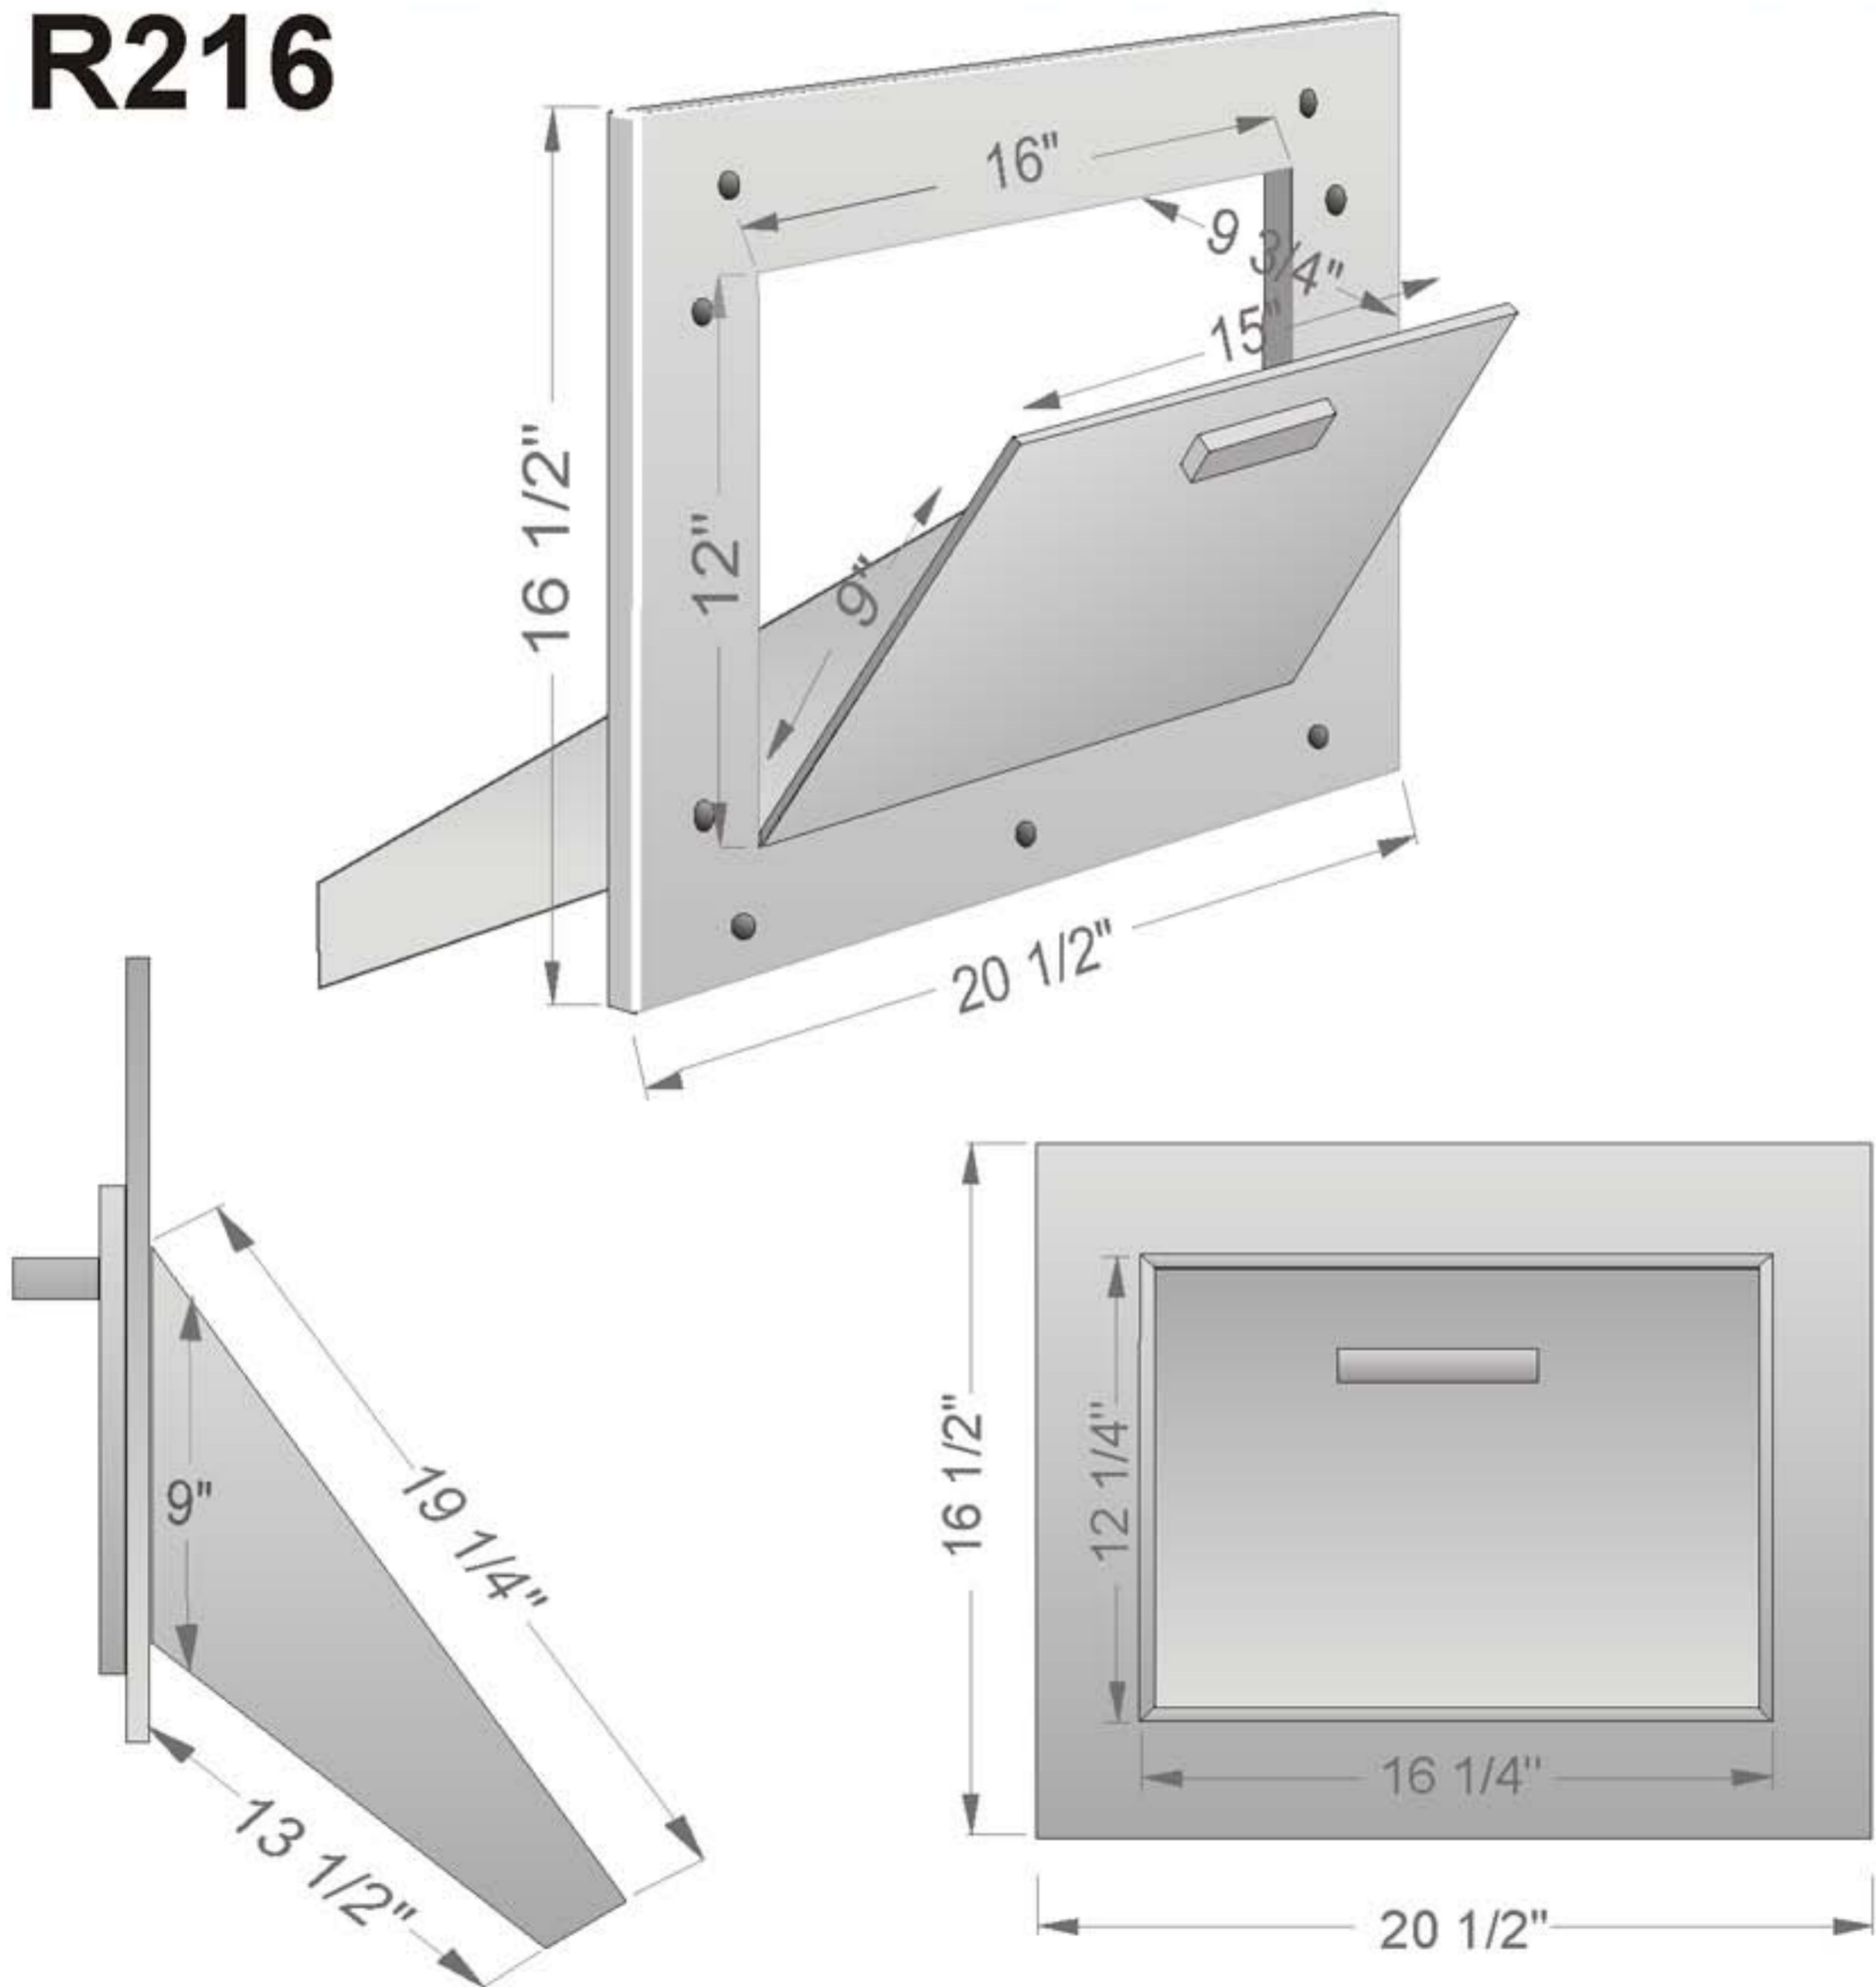

RIOPEL MAILBOXES

THE STANDARD... BY WHICH OTHERS COMPARE

CHUTE R216

- DOORS OF 1/4" ALUMINUM PLATE
- FRAME OF 3/16" ALUMINUM PLATE

UNEQUALLED EXPERTISE IN MAILBOXES + POSTAL SPECIALTIES

P. RIOPEL INC., 595 St-Remi, Montreal, Que., H4C 3G6 • TEL.: (514) 934-0385 FAX: (514) 934-1732
E-MAIL: INFO@RIOPEL.NET WEB SITE: WWW.RIOPEL.NET

RIOPEL MAILBOXES

THE STANDARD... BY WHICH OTHERS COMPARE

MODEL R216 CHUTE, DOOR AND FRAME

3/16" THK ALUMINUM
C/W HORIZONTAL
BRUSHED FINISH

STAINLESS STEEL
CARRIAGE BOLTS

ENGRAVED
LETTERS

1/4" THK PLATE ALUMINUM
C/W HORIZONTAL
BRUSHED FINISH