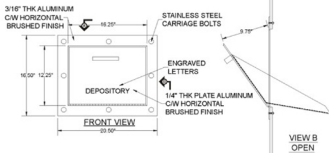

RIOPEL MAILBOXES

WE HAVE THE BEST SOLUTIONS FOR ALL YOUR DROPBOX NEEDS

MODEL R216 CHUTE, DOOR AND FRAME

STANDARD AND CUSTOM DROP BOXES FOR EVERY REQUIREMENT

P. RIOPEL INC., 595 St-Remi, Montreal, Que., H4C 3G6 • TEL.: (514) 934-0385 FAX: (514) 934-1732
E-MAIL: INFO@RIOPEL.NET WEB SITE: WWW.RIOPEL.NET