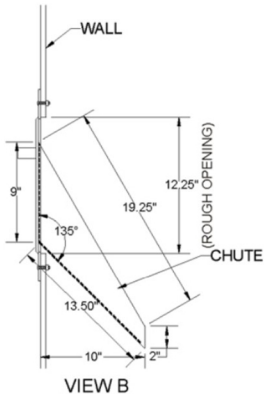

RIOPEL MAILBOXES

WE HAVE THE BEST SOLUTIONS FOR ALL YOUR DROPBOX NEEDS

MODEL R216 CHUTE, DOOR AND FRAME

STANDARD AND CUSTOM DROP BOXES FOR EVERY REQUIREMENT

P. RIOPEL INC., 595 St-Remi, Montreal, Que., H4C 3G6 • TEL.: (514) 934-0385 FAX: (514) 934-1732
E-MAIL: INFO@RIOPEL.NET WEB SITE: WWW.RIOPEL.NET