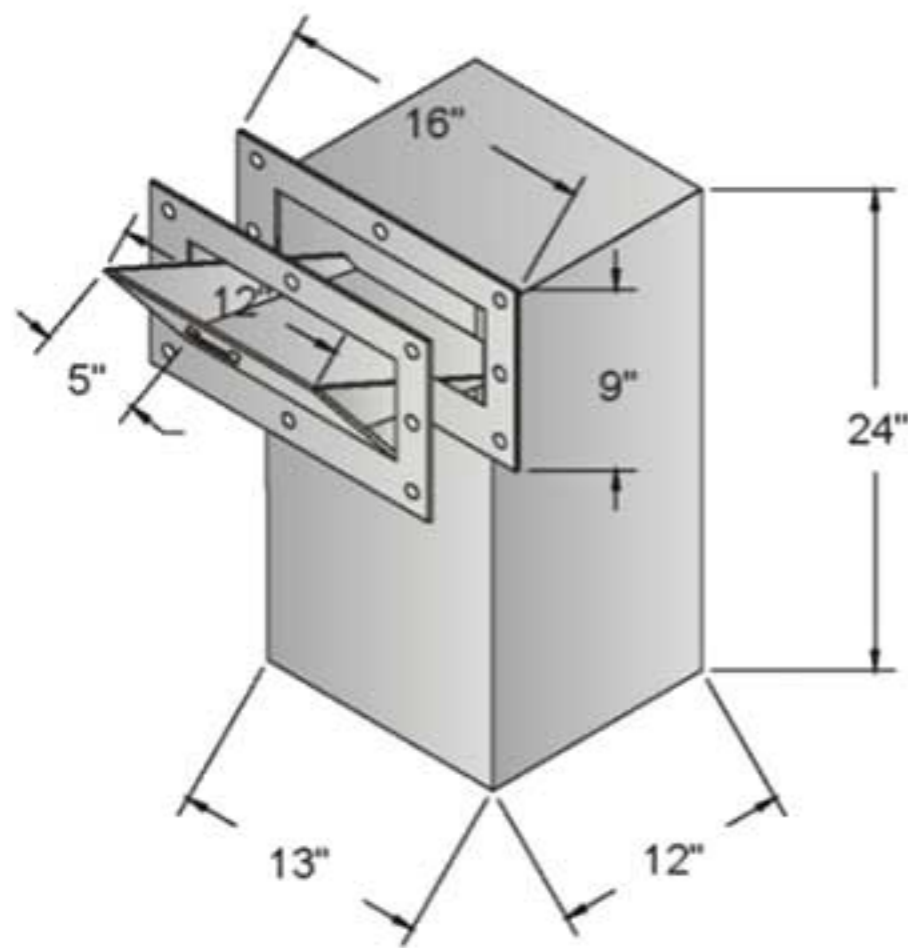

RIOPEL MAILBOXES

WE HAVE THE BEST SOLUTIONS FOR ALL YOUR DROPBOX NEEDS

R209 COMPACT DROP BOX

The Ideal solution when the need is for a dropbox to be installed on a door

Chute with door of 1/4" Thick and door frame of 3/16" Thick aluminium plate brushed and clear lacquered. Door is 5" x 12". Door may be prepared for the post office or private lock

Cabinet is made of 18 gauge galvanized steel primed and painted silver grey. Access door of cabinet and access door may be changed to meet customer's need.

R209 WITH LETTER SLOT

STANDARD AND CUSTOM DROP BOXES FOR EVERY REQUIREMENT