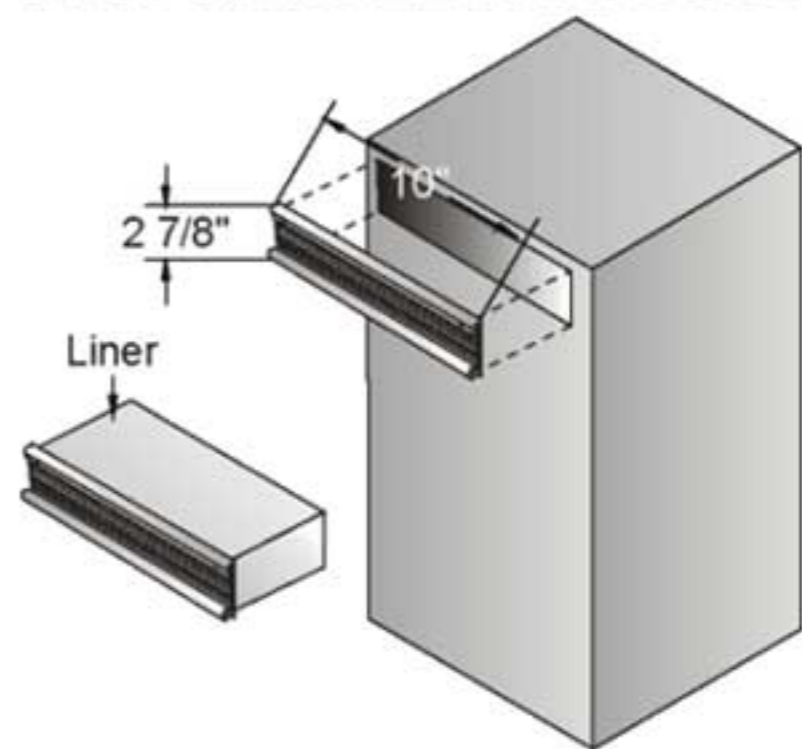

RIOPEL MAILBOXES

WE HAVE THE BEST SOLUTIONS FOR ALL YOUR DROPBOX NEEDS

R209 COMPACT DROP BOX

The Ideal solution when the need is for a dropbox to be installed on a door

Chute with door of 1/4" Thick and door frame of 3/16" Thick aluminium plate brushed and clear lacquered. Door is 5" x 12". Door may be prepared for the post office or private lock

Cabinet is made of 18 gauge galvanized steel primed and painted silver grey. Access door of cabinet and access door may be changed to meet customer's need.

R209 WITH LETTER SLOT

STANDARD AND CUSTOM DROP BOXES FOR EVERY REQUIREMENT