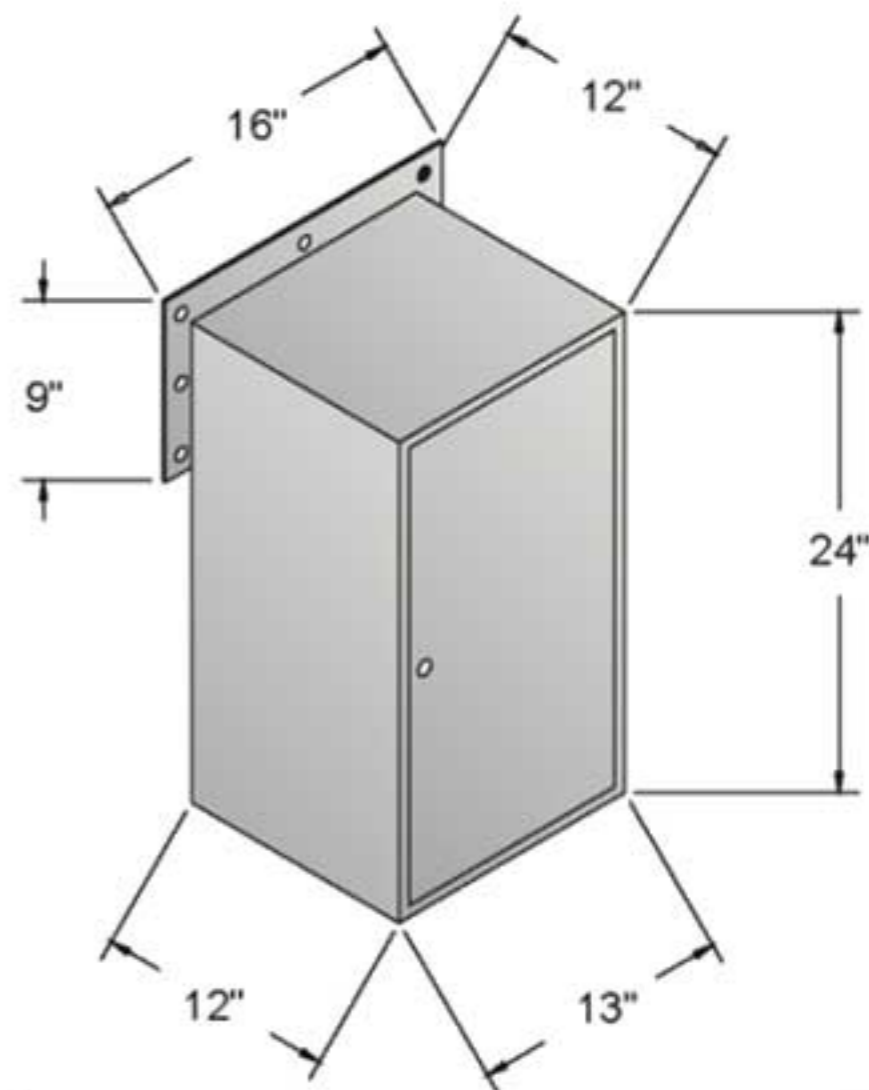

RIOPEL MAILBOXES

WE HAVE THE BEST SOLUTIONS FOR ALL YOUR DROPBOX NEEDS

R209 COMPACT DROP BOX

The Ideal solution when the need is for a dropbox to be installed on a door

Chute with door of 1/4" Thick and door frame of 3/16" Thick aluminium plate brushed and clear lacquered. Door is 5" x 12". Door may be prepared for the post office or private lock

Cabinet is made of 18 gauge galvanized steel primed and painted silver grey. Access door of cabinet and access door may be changed to meet customer's need.

R209 WITH LETTER SLOT

STANDARD AND CUSTOM DROP BOXES FOR EVERY REQUIREMENT