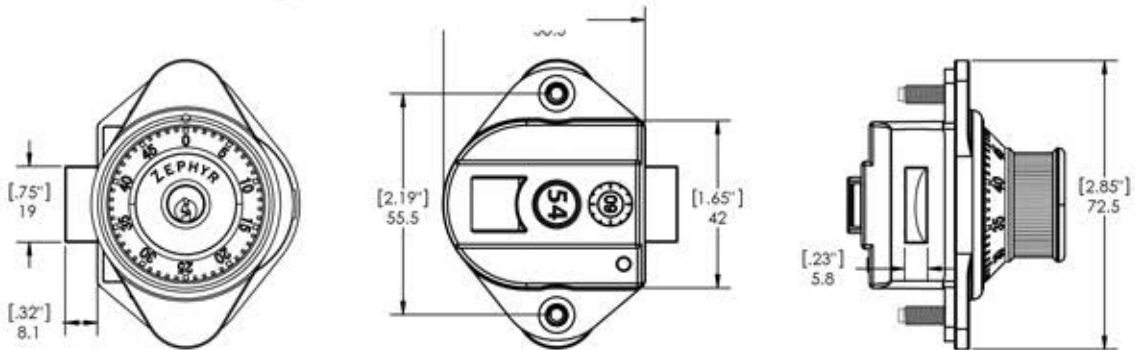

## 3978Z ZEPHYR COMBINATION LOCKER LOCK

Locked

Unlocked