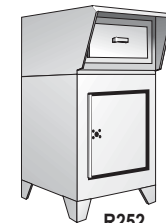

- OPERATION: Front and Rear Loading models available.
- FINISH: Brushed and lacquered aluminum and painted finishes.
- INSTALLATION: Recessed with or without mailroom. Semi-recessed, wallmount and pedestal modules available.
- COMPARTMENTS: 3" (76) H x 6" (152) W x 15" (381) D, 3" (76) H x 12" (305) W, 6" H x 6" W, 5" (127) H x 4" (102) W, 5" H x 6" W. Other sizes available.
- DOOR THICKNESS: 1/8" (3.2) Aluminum. Also 1/4" (6.3) doors (9320 / 9340).

R252

R293

R215

R260

- OPERATION: Front and rear unloading. Chute, door and slot loading. Private and Post Office lock.
- FINISH: Brushed and lacquered aluminum. Stainless steel and painted finishes.
- INSTALLATION: Recessed, through-wall, surfacemount - interior/exterior and pedestals.
- COMPARTMENTS: Various sizes available. Custom sizes available.
- CONFIGURATIONS: Various models available. Custom units available.
- DOOR THICKNESS: Aluminum 1/4" (6.3). Stainless steel 16 gauge.