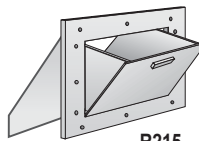

R252

R293

R215

R260

- OPERATION: Front and rear unloading. Chute, door and slot loading. Private and Post Office lock.
- FINISH: Brushed and lacquered aluminum. Stainless steel and painted finishes.
- INSTALLATION: Recessed, through-wall, surfacemount - interior/exterior and pedestals.
- COMPARTMENTS: Various sizes available. Custom sizes available.
- CONFIGURATIONS: Various models available. Custom units available.
- DOOR THICKNESS: Aluminum 1/4" (6.3). Stainless steel 16 gauge.