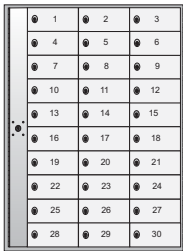

HORIZONTAL PRIVATE MAILBOXES SERIES 9300

9360

9330P

9330

9340

9320

9320

9350

- OPERATION: Front and Rear Loading models available.
- FINISH: Brushed and lacquered aluminum and painted finishes.
- INSTALLATION: Recessed with or without mailroom. Semi-recessed, wallmount and pedestal modules available.
- COMPARTMENTS: 3" (76) H x 6" (152) W x 15" (381) D, 3" (76) H x 12" (305) W, 6" H x 6" W, 5" (127) H x 4" (102) W, 5" H x 6" W. Other sizes available.
- DOOR THICKNESS: 1/8" (3.2) Aluminum. Also 1/4" (6.3) doors (9320 / 9340).