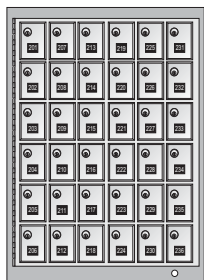

HORIZONTAL PRIVATE MAILBOXES SERIES 9300

9360

9330P

9330

9340

9320

9320

9350

- OPERATION: Front and Rear Loading models available.
- FINISH: Brushed and lacquered aluminum and painted finishes.
- INSTALLATION: Recessed with or without mailroom. Semi-recessed, wallmount and pedestal modules available.
- COMPARTMENTS: 3" (76) H x 6" (152) W x 15" (381) D, 3" (76) H x 12" (305) W, 6" H x 6" W, 5" (127) H x 4" (102) W, 5" H x 6" W. Other sizes available.
- DOOR THICKNESS: 1/8" (3.2) Aluminum. Also 1/4" (6.3) doors (9320 / 9340).