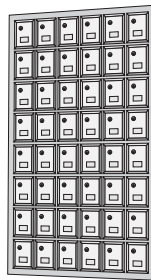

HORIZONTAL PRIVATE MAILBOXES SERIES 9300

9360

9330P

9330

9340

9320

9320

9350

- OPERATION: Front and Rear Loading models available.
- FINISH: Brushed and lacquered aluminum and painted finishes.
- INSTALLATION: Recessed with or without mailroom. Semi-recessed, wallmount and pedestal modules available.
- COMPARTMENTS: 3" (76) H x 6" (152) W x 15" (381) D, 3" (76) H x 12" (305) W, 6" H x 6" W, 5" (127) H x 4" (102) W, 5" H x 6" W. Other sizes available.
- DOOR THICKNESS: 1/8" (3.2) Aluminum. Also 1/4" (6.3) doors (9320 / 9340).

BOOK / MAIL / VIDEO / PARCEL COLLECTION, DROP AND RECEIVING BOXES

R225

R227

R246

R291

R210

R210

R292