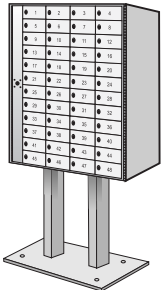

HORIZONTAL PRIVATE MAILBOXES SERIES 9300

9330P

- OPERATION: Front and Rear Loading models available.
- FINISH: Brushed and lacquered aluminum and painted finishes.
- INSTALLATION: Recessed with or without mailroom. Semi-recessed, wallmount and pedestal modules available.
- COMPARTMENTS: 3" (76) H x 6" (152) W x 15" (381) D, 3" (76) H x 12" (305) W, 6" H x 6" W, 5" (127) H x 4" (102) W, 5" H x 6" W. Other sizes available.
- DOOR THICKNESS: 1/8" (3.2) Aluminum. Also 1/4" (6.3) doors (9320 / 9340).

BOOK / MAIL / VIDEO / PARCEL COLLECTION, DROP AND RECEIVING BOXES

- OPERATION: Front and rear unloading. Chute, door and slot loading. Private and Post Office lock.
- FINISH: Brushed and lacquered aluminum. Stainless steel and painted finishes.
- INSTALLATION: Recessed, through-wall, surfacemount - interior/exterior and pedestals.
- COMPARTMENTS: Various sizes available. Custom sizes available.
- CONFIGURATIONS: Various models available. Custom units available.
- DOOR THICKNESS: Aluminum 1/4" (6.3). Stainless steel 16 gauge.

RIOPEL®

THE CHOICE OF ARCHITECTS,
CONTRACTORS, BUILDERS
AND BUILDING OWNERS.

MAILBOXES AND
POSTAL SPECIALTIES
AS REQUIRED BY
THE POST OFFICE

All RIOPEL mailboxes satisfy POST OFFICE requirements. Control lock for front loading models supplied and installed by POST OFFICE. Installation instructions and all POST OFFICE regulations supplied with mailboxes.

ADDITIONAL PRODUCTS: