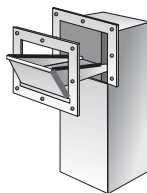

HORIZONTAL PRIVATE MAILBOXES SERIES 9300

- OPERATION: Front and Rear Loading models available.
- FINISH: Brushed and lacquered aluminum and painted finishes.
- INSTALLATION: Recessed with or without mailroom. Semi-recessed, wallmount and pedestal modules available.
- COMPARTMENTS: 3" (76) H x 6" (152) W x 15" (381) D, 3" (76) H x 12" (305) W, 6" H x 6" W, 5" (127) H x 4" (102) W, 5" H x 6" W. Other sizes available.
- DOOR THICKNESS: 1/8" (3.2) Aluminum. Also 1/4" (6.3) doors (9320 / 9340).

BOOK / MAIL / VIDEO / PARCEL COLLECTION, DROP AND RECEIVING BOXES

R210

- OPERATION: Front and rear unloading. Chute, door and slot loading. Private and Post Office lock.
- FINISH: Brushed and lacquered aluminum. Stainless steel and painted finishes.
- INSTALLATION: Recessed, through-wall, surfacemount - interior/exterior and pedestals.
- COMPARTMENTS: Various sizes available. Custom sizes available.
- CONFIGURATIONS: Various models available. Custom units available.
- DOOR THICKNESS: Aluminum 1/4" (6.3). Stainless steel 16 gauge.

RIOPEL®

THE CHOICE OF ARCHITECTS,
CONTRACTORS, BUILDERS
AND BUILDING OWNERS.

MAILBOXES AND
POSTAL SPECIALTIES
AS REQUIRED BY
THE POST OFFICE

All RIOPEL mailboxes satisfy POST OFFICE requirements. Control lock for front loading models supplied and installed by POST OFFICE. Installation instructions and all POST OFFICE regulations supplied with mailboxes.

ADDITIONAL PRODUCTS: