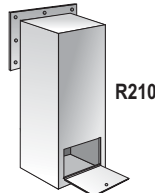

HORIZONTAL PRIVATE MAILBOXES SERIES 9300

- OPERATION: Front and Rear Loading models available.
- FINISH: Brushed and lacquered aluminum and painted finishes.
- INSTALLATION: Recessed with or without mailroom. Semi-recessed, wallmount and pedestal modules available.
- COMPARTMENTS: 3" (76) H x 6" (152) W x 15" (381) D, 3" (76) H x 12" (305) W, 6" H x 6" W, 5" (127) H x 4" (102) W, 5" H x 6" W. Other sizes available.
- DOOR THICKNESS: 1/8" (3.2) Aluminum. Also 1/4" (6.3) doors (9320 / 9340).

BOOK / MAIL / VIDEO / PARCEL COLLECTION, DROP AND RECEIVING BOXES

R210

- OPERATION: Front and rear unloading. Chute, door and slot loading. Private and Post Office lock.
- FINISH: Brushed and lacquered aluminum. Stainless steel and painted finishes.
- INSTALLATION: Recessed, through-wall, surfacemount - interior/exterior and pedestals.
- COMPARTMENTS: Various sizes available. Custom sizes available.
- CONFIGURATIONS: Various models available. Custom units available.
- DOOR THICKNESS: Aluminum 1/4" (6.3). Stainless steel 16 gauge.

RIOPEL®

THE CHOICE OF ARCHITECTS,
CONTRACTORS, BUILDERS
AND BUILDING OWNERS.

MAILBOXES AND
POSTAL SPECIALTIES
AS REQUIRED BY
THE POST OFFICE

All RIOPEL mailboxes satisfy POST OFFICE requirements. Control lock for front loading models supplied and installed by POST OFFICE. Installation instructions and all POST OFFICE regulations supplied with mailboxes.

ADDITIONAL PRODUCTS: