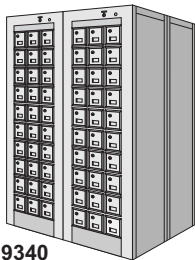

HORIZONTAL PRIVATE MAILBOXES SERIES 9300

9360

9330P

9330

9340

9320

9320

9350

- OPERATION: Front and Rear Loading models available.
- FINISH: Brushed and lacquered aluminum and painted finishes.
- INSTALLATION: Recessed with or without mailroom. Semi-recessed, wallmount and pedestal modules available.
- COMPARTMENTS: 3" (76) H x 6" (152) W x 15" (381) D, 3" (76) H x 12" (305) W, 6" H x 6" W, 5" (127) H x 4" (102) W, 5" H x 6" W. Other sizes available.
- DOOR THICKNESS: 1/8" (3.2) Aluminum. Also 1/4" (6.3) doors (9320 / 9340).