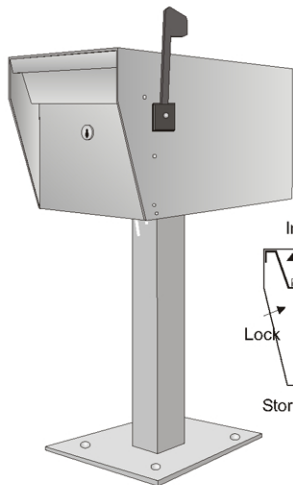

The Pinnacle locking mailbox will withstand anything the elements will dish out. Manufactured of reinforced aluminum plate, it is lighter than steel for easy installation yet strong and 100% rust and corrosion free. Each Pinnacle mailbox is finished with powder coat paint for years of color protection. The Pinnacle lives up to its name for security and durability at a reasonable price. Attractive and well built, the Pinnacle is designed to be the last mailbox that you will ever need to purchase. The standard Pinnacle locking mailbox comes in black or white, in two sizes and two thicknesses. Posts and spreaders for mounting multiple boxes on a single post are also available. All Pinnacle locking mailboxes come with the necessary hardware to mount to your existing post or to a Pinnacle post.

DIMENSIONS			
	Standard-duty		Heavy-duty
Small	10-3/4" W. x 11" H. x 23" D.		11" W. x 11" H. x 23" D.
	1/13" (.080") Plate		3/16" (.188") Plate
Large	10-3/4" W. x 14" H. x 23" D.		11" W. x 14" H. x 23" D.
	1/13" (.080") Plate		3/16" (.188") Plate

Optional Post: 3-3/4" X 3-3/4" X 59"

UNEQUALLED EXPERTISE IN MAILBOXES + POSTAL SPECIALTIES

P. RIOPEL INC., 595 St-Remi, Montreal, Que., H4C 3G6 • TEL.:(514) 934-0385 FAX:(514) 934-1732
E-MAIL: INFO@RIOPEL.NET WEB SITE: WWW.RIOPEL.NET