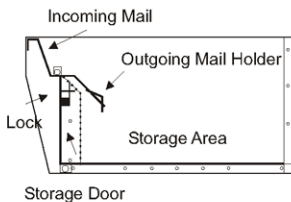

The Pinnacle locking mailbox will withstand anything the elements will dish out. Manufactured of reinforced aluminum plate, it is lighter than steel for easy installation yet strong and 100% rust and corrosion free. Each Pinnacle mailbox is finished with powder coat paint for years of color protection. The Pinnacle lives up to its name for security and durability at a reasonable price. Attractive and well built, the Pinnacle is designed to be the last mailbox that you will ever need to purchase. The standard Pinnacle locking mailbox comes in black or white, in two sizes and two thicknesses. Posts and spreaders for mounting multiple boxes on a single post are also available. All Pinnacle locking mailboxes come with the necessary hardware to mount to your existing post or to a Pinnacle post.

DIMENSIONS			
	Standard-duty		Heavy-duty
Small	10-3/4" W. x 11" H. x 23" D.		11" W. x 11" H. x 23" D.
	1/13" (.080") Plate		3/16" (.188") Plate
Large	10-3/4" W. x 14" H. x 23" D.		11" W. x 14" H. x 23" D.
	1/13" (.080") Plate		3/16" (.188") Plate

Optional Post: 3-3/4" X 3-3/4" X 59"

UNEQUALLED EXPERTISE IN MAILBOXES + POSTAL SPECIALTIES

P. RIOPEL INC., 595 St-Remi, Montreal, Que., H4C 3G6 • TEL.:(514) 934-0385 FAX:(514) 934-1732
E-MAIL: INFO@RIOPEL.NET WEB SITE: WWW.RIOPEL.NET