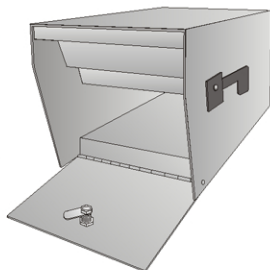

The Pinnacle locking mailbox will withstand anything the elements will dish out. Manufactured of reinforced aluminum plate, it is lighter than steel for easy installation yet strong and 100% rust and corrosion free. Each Pinnacle mailbox is finished with powder coat paint for years of color protection. The Pinnacle lives up to its name for security and durability at a reasonable price. Attractive and well built, the Pinnacle is designed to be the last mailbox that you will ever need to purchase. The standard Pinnacle locking mailbox comes in black or white, in two sizes and two thicknesses. Posts and spreaders for mounting multiple boxes on a single post are also available. All Pinnacle locking mailboxes come with the necessary hardware to mount to your existing post or to a Pinnacle post.

DIMENSIONS			
	Standard-duty		Heavy-duty
Small	10-3/4" W. x 11" H. x 23" D.		11" W. x 11" H. x 23" D.
	1/13" (.080") Plate		3/16" (.188") Plate
Large	10-3/4" W. x 14" H. x 23" D.		11" W. x 14" H. x 23" D.
	1/13" (.080") Plate		3/16" (.188") Plate

Optional Post: 3-3/4" X 3-3/4" X 59"

UNEQUALLED EXPERTISE IN MAILBOXES + POSTAL SPECIALTIES

P. RIOPEL INC., 595 St-Remi, Montreal, Que., H4C 3G6 • TEL.:(514) 934-0385 FAX:(514) 934-1732
E-MAIL: INFO@RIOPEL.NET WEB SITE: WWW.RIOPEL.NET