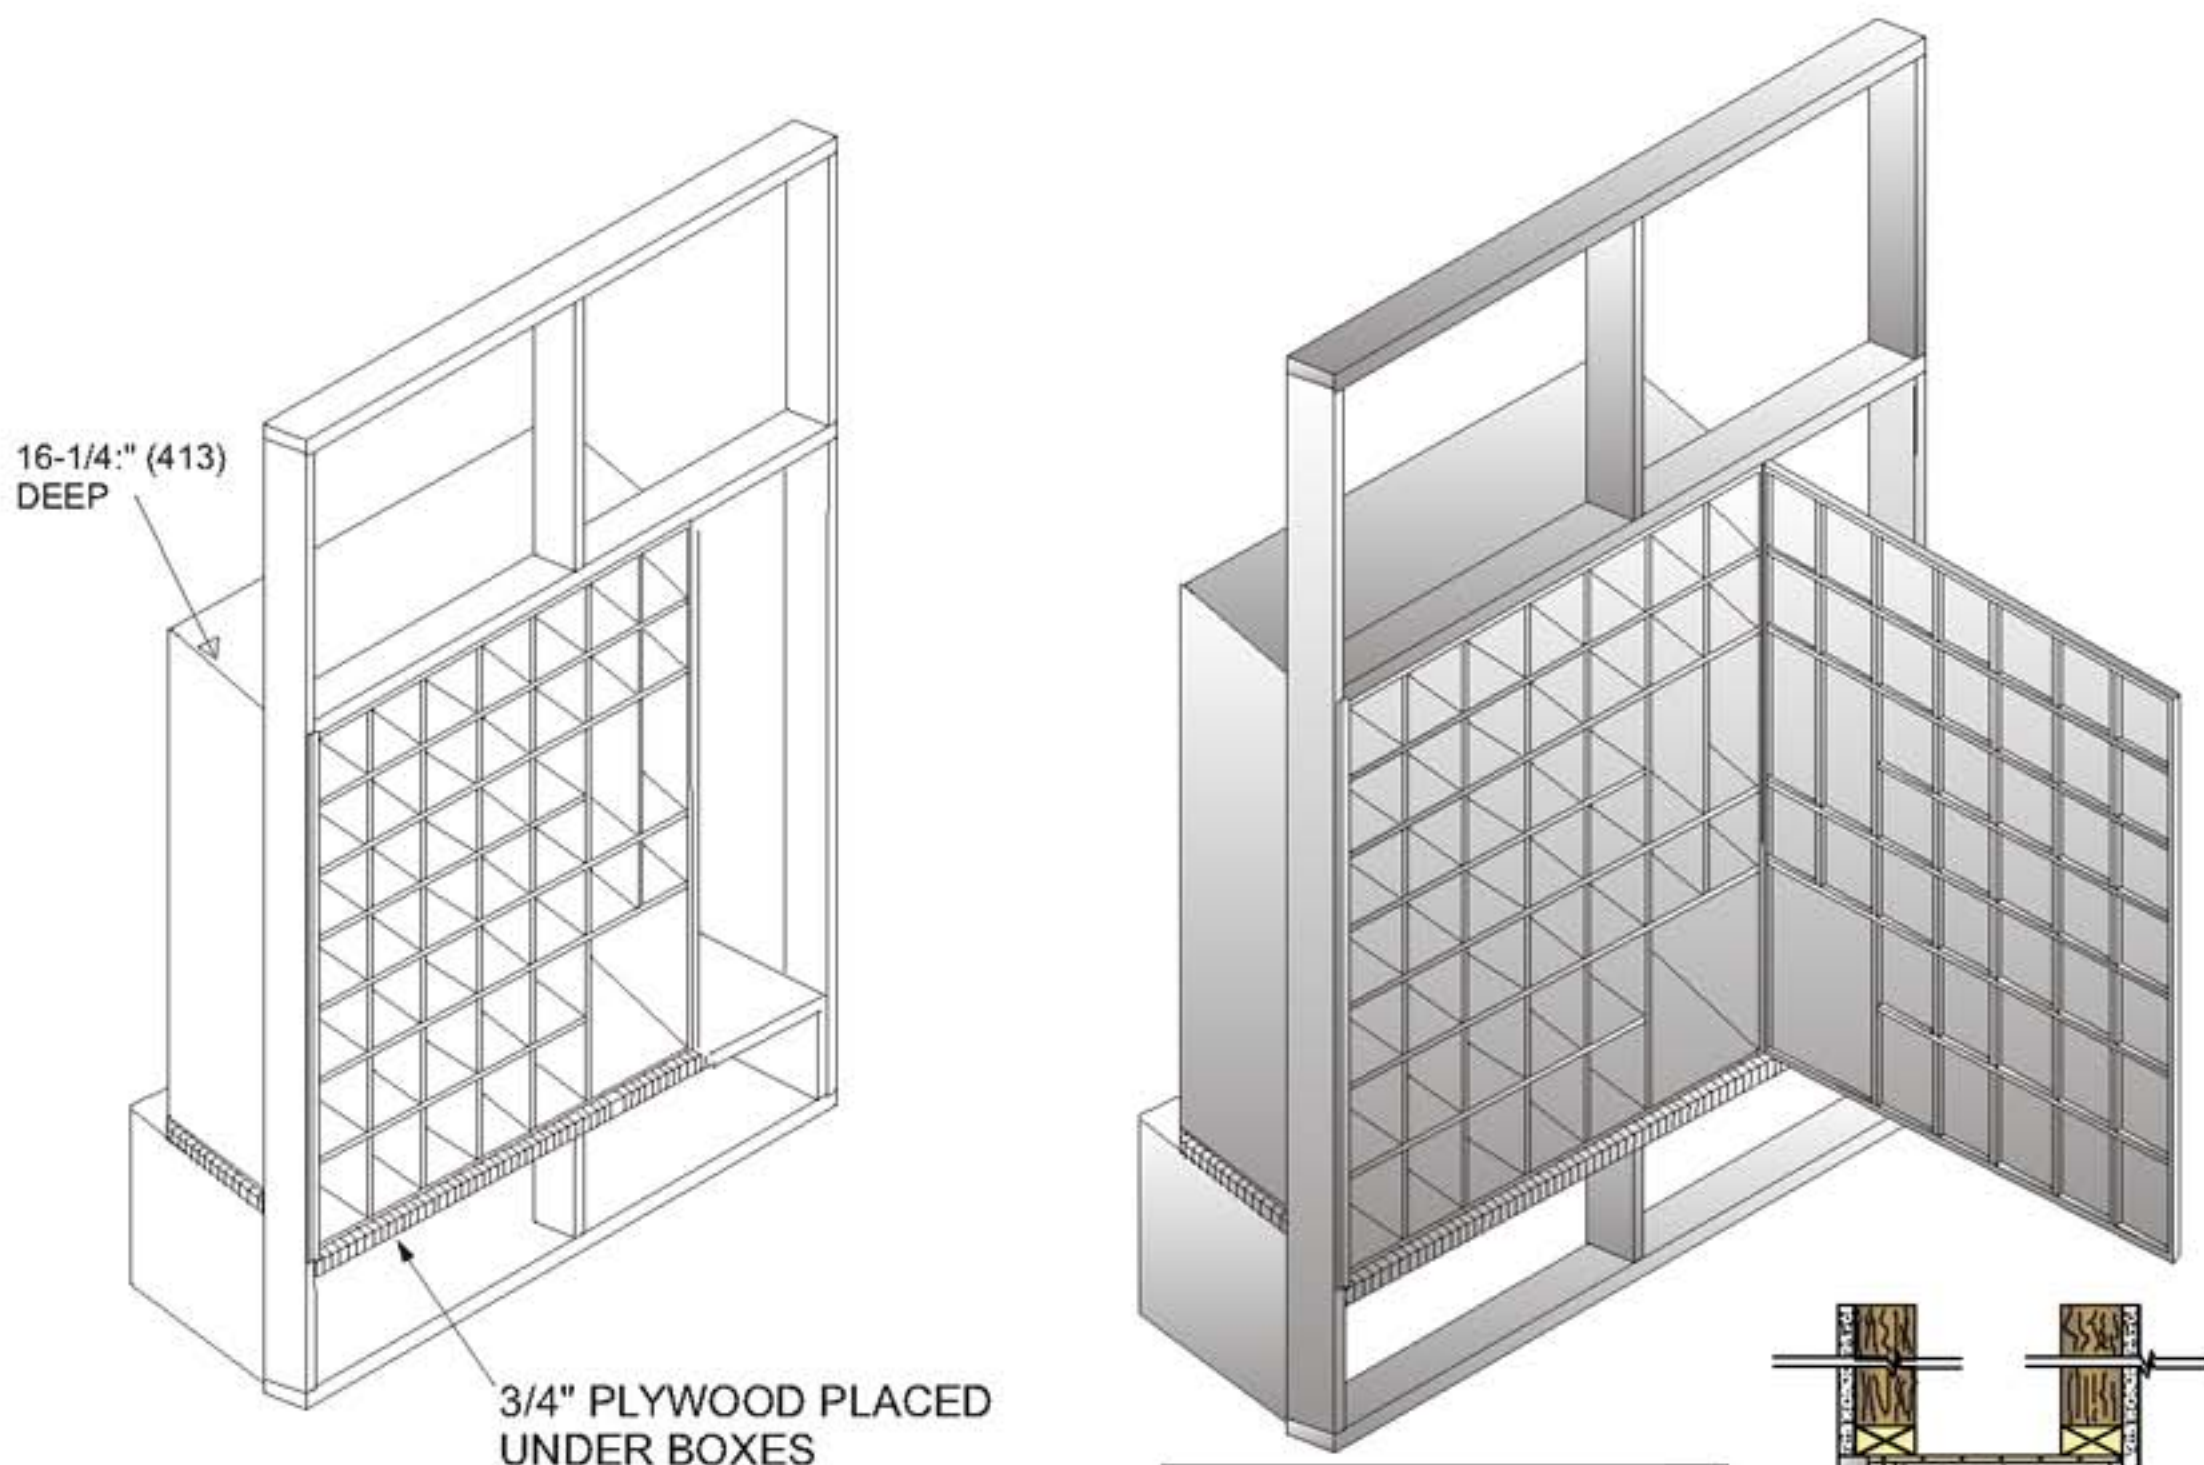

# RIOPEL MAILBOXES

THE STANDARD... BY WHICH OTHERS COMPARE

## TYPICAL INSTALLATION - HORIZONTAL MAILBOXES

### SIDE ELEVATION

DEPTH 381mm (16-1/4")  
MUST NOT BE INSTALLED LOWER  
THAN 18" (457mm) OR HIGHER  
THAN 66" (1676mm)

IT IS ESSENTIAL THAT THE MODULES BE PERFECTLY SQUARE WHEN INSTALLED FOR PROPER FUNCTIONING OF DOORS AND CORRECT ALIGNMENT WITH FRAME AND STRUCTURE OF THE OPENING.