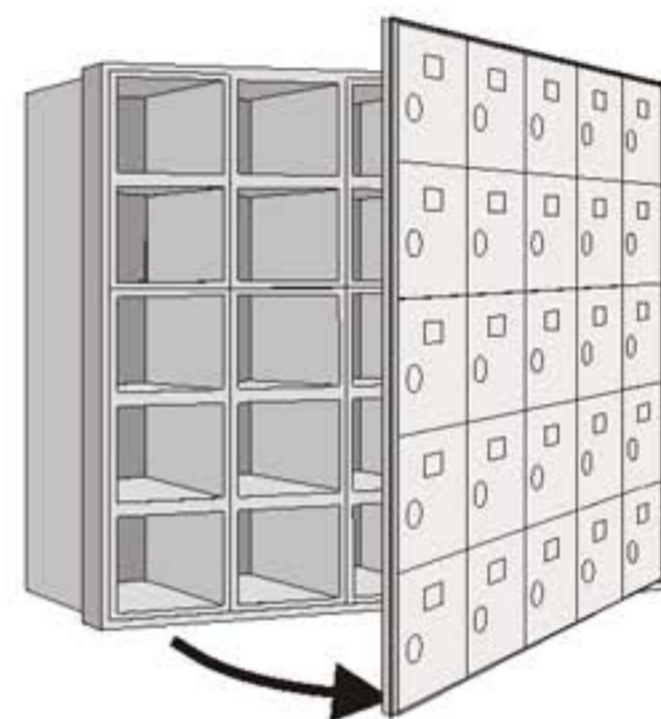

# RIOPEL MAILBOXES

THE STANDARD... BY WHICH OTHERS COMPARE

## MODEL 4000 HORIZONTAL MAILBOXES

**RIOPEL 4000 FRONT LOADING** - HIGHLY ENGINEERED TO PROVIDE QUALITY, SECURITY AND PERFORMANCE CONSISTENT WITH OUR REPUTATION FOR SUPERIOR MAILBOXES. ACCESS TO THE COMPARTMENTS FOR LOADING IS FROM THE FRONT THROUGH A HINGED MASTER DOOR. THE 4000 HAVE A SECURE ALL-POINT LOCKINBAR PREPARED FOR THE POST OFFICE LOCK PROVIDING TAMPER PROOF AND VANDAL RESISTANT BOXES. ADDED SECURITY IS PROVIDED BY A 14 GAUGE THICK STEEL FRAME WHICH EXTENDS 1" BEYOND THE FRONT PANEL. RIOPEL 4000 IS AN IMPROVED MODEL AND EXCEEDS THE POST OFFICE SPECIFICATIONS.

**MODEL 4500 REAR LOADING** - ACCESS TO THE COMPARTMENTS FOR LOADING IS FROM THE REAR FROM A MAIL ROOM. POST OFFICE CONTROLLED REAR DOOR IS AVAILABLE.

**CONFIGURATIONS:** AVAILABLE IN MODULES 4 COMPARTMENTS HIGH X 3 WIDE TO 8 HIGH X 6 WIDE.

**COMPARTMENTS:** 5-1/2" HIGH X 6" WIDE X 15" DEEP. DOUBLE HIGH COMPARTMENTS AVAILABLE.

**MOUNTING AND INSTALLATION:** EASY ASSEMBLED INSTALLATION. NO SPECIAL TOOLS REQUIRED.

COMES COMPLETELY ASSEMBLED. OPTIONAL TRIM AVAILABLE.