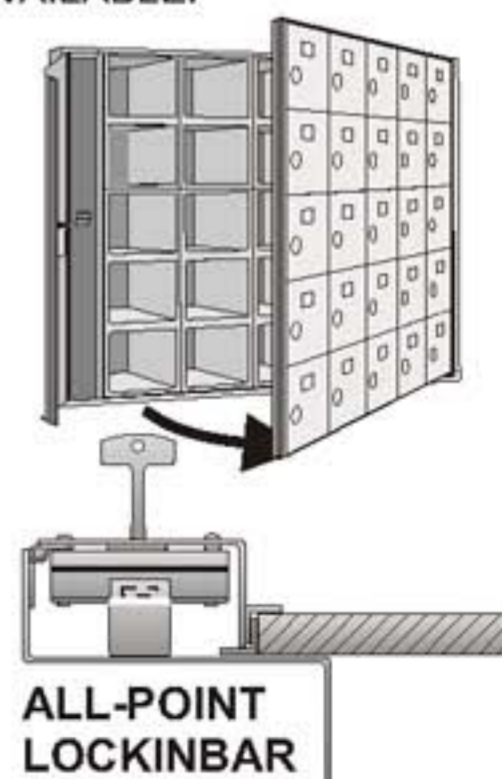

ALL-POINT
LOCKINBAR

MODEL 4500: BOX HEIGHT LESS 7/8" (22). BOX WIDTH LESS 4-3/8" (111)

UNEQUALLED EXPERTISE IN MAILBOXES + POSTAL SPECIALTIES

P. RIOPEL INC., 595 St-Remi, Montreal, Que., H4C 3G6 • TEL.:(514) 934-0385 FAX:(514) 934-1732
E-MAIL: INFO@RIOPEL.NET WEB SITE: WWW.RIOPEL.NET