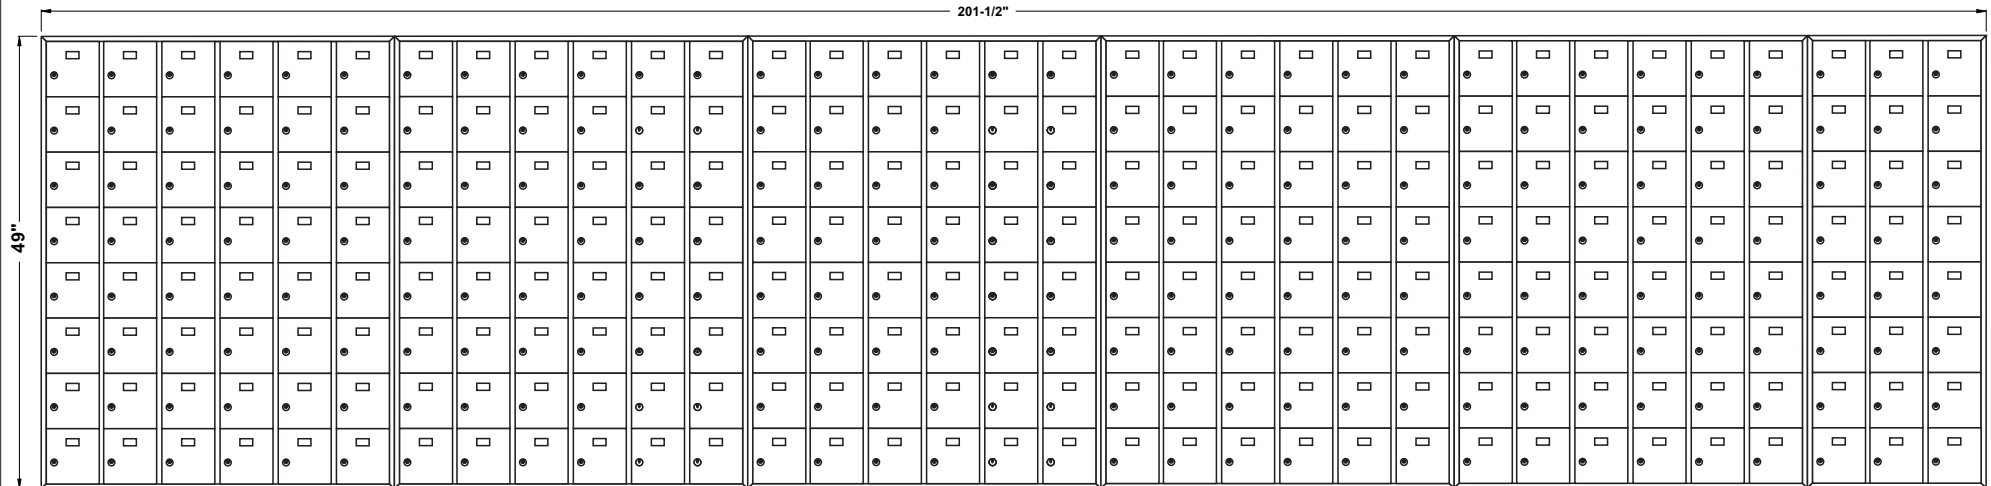

DOOR LOCK:

- 5 PIN CYLINDER CAM TYPE WITH 2 KEYS.
- EXTRA KEYS AVAILABLE. 1000 KEY CHANGES TO AVOID DUPLICATION

DOOR IDENTIFICATION:

- DOORS HAVE WINDOWS WITH NUMBERS, SOLID WITH ENGRAVED PLASTIC TAB OR ENGRAVING ON DOOR AND CARD HOLDER IN EACH BOX
- NUMBER PLATES SIZE: 2-1/2" X 1-1/8"
- WINDOW SIZE: 1-9/16" x 7/8"

SPECIFICATIONS:

- 66" (1676 mm) MAX. FLOOR TO TOP OF BOX
- 18" (457 mm) MIN. FLOOR TO BOTTOM OF BOX
- 15-1/2" (394 mm) WALL DEPTH

6500-D264

ROUGH WALL OPENING SHOWN ON DRAWING WITH 15-1/2" DEPTH

SIDE VIEW