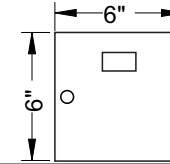

DOOR LOCK:

- 5 PIN CYLINDER CAM TYPE WITH 2 KEYS.
- EXTRA KEYS AVAILABLE. 1000 KEY CHANGES TO AVOID DUPLICATION

DOOR IDENTIFICATION:

- DOORS HAVE WINDOWS WITH NUMBERS, SOLID WITH ENGRAVED PLASTIC TAB OR ENGRAVING ON DOOR AND CARD HOLDER IN EACH BOX
- NUMBER PLATES SIZE: 2-1/2" X 1-1/8"
- WINDOW SIZE: 1-9/16" x 7/8"

SPECIFICATIONS:

- 66" (1676 mm) MAX. FLOOR TO TOP OF BOX
- 18" (457 mm) MIN. FLOOR TO BOTTOM OF BOX
- 15-1/2" (394 mm) WALL DEPTH

6500-D264

ROUGH WALL OPENING SHOWN ON DRAWING WITH 15-1/2" DEPTH

SIDE VIEW

MODEL 6500 REAR LOADING HORIZONTAL MAILBOXES

5 MODULES: 8 HIGH x 6 LARGE + 1 MODULES: 8 HIGH x 3 LARGE
 264 _____ BOXES: 6" HIGH x 6" WIDE x 15" DEEP
 DOORS OF 1/8" THICK EXTRUDED ALUMINUM
 NATURAL BRUSHED FINISH
 CABINET OF 24 GAUGE GALVANIZED STEEL