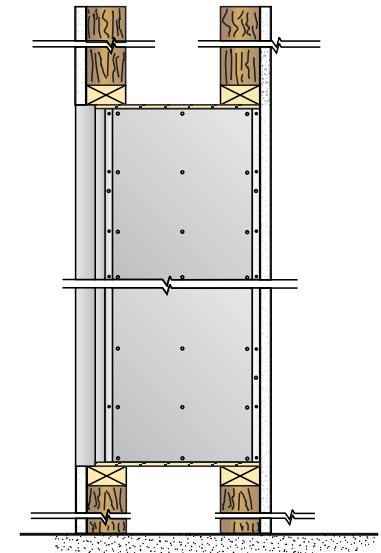

DOOR LOCK:

- 5 PIN CYLINDER CAM TYPE WITH 2 KEYS.
- EXTRA KEYS AVAILABLE. 1000 KEY CHANGES TO AVOID DUPLICATION

DOOR IDENTIFICATION:

- DOORS HAVE WINDOWS WITH NUMBERS, SOLID WITH ENGRAVED PLASTIC TAB OR ENGRAVING ON DOOR AND CARD HOLDER IN EACH BOX
- NUMBER PLATES SIZE: 2-1/2" X 1-1/8"
- WINDOW SIZE: 1-9/16" x 7/8"

SPECIFICATIONS:

- 66" (1676 mm) MAX. FLOOR TO TOP OF BOX
- 18" (457 mm) MIN. FLOOR TO BOTTOM OF BOX
- 15-1/2" (394 mm) WALL DEPTH

6500-D264

ROUGH WALL OPENING SHOWN ON DRAWING WITH 15-1/2" DEPTH

SIDE VIEW

MODEL 6500 REAR LOADING HORIZONTAL MAILBOXES

5 MODULES: 8 HIGH x 6 LARGE + 1 MODULES: 8 HIGH x 3 LARGE
 264 _____ BOXES: 6" HIGH x 6" WIDE x 15" DEEP
 DOORS OF 1/8" THICK EXTRUDED ALUMINUM
 NATURAL BRUSHED FINISH
 CABINET OF 24 GAUGE GALVANIZED STEEL