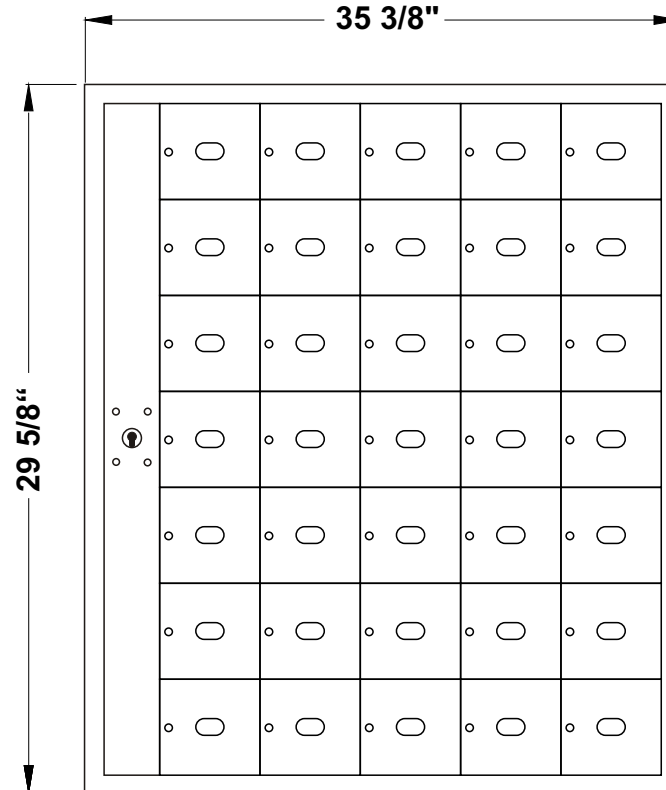

DOOR LOCK:

- 5 PIN CYLINDER CAM TYPE WITH 2 KEYS.
- EXTRA KEYS AVAILABLE. 1000 KEY CHANGES TO AVOID DUPLICATION

DOOR IDENTIFICATION:

- DOORS HAVE WINDOWS WITH NUMBERS, SOLID WITH ENGRAVED PLASTIC TAB OR ENGRAVING ON DOOR AND CARD HOLDER IN EACH BOX
- NUMBER PLATES SIZE: 2-1/2" X 1-1/8"
- WINDOW SIZE: 1-9/16" x 7/8"

SPECIFICATIONS:

- 66" (1676 mm) MAX. FLOOR TO TOP OF BOX
- 18" (457 mm) MIN. FLOOR TO BOTTOM OF BOX
- 16 1/4" (413 mm) WALL DEPTH

4000-C35

ROUGH WALL OPENING SHOWN ON DRAWING WITH 16-1/4" DEPTH

SIDE VIEW

MODEL 4000 FRONT LOADING HORIZONTAL MAILBOXES

1 MODULE: 7 HIGH x 5 LARGE
 35 _____ BOXES: 5-1/2" HIGH x 6" WIDE x 15" DEEP
 DOORS OF 1/8" THICK EXTRUDED ALUMINUM
 NATURAL BRUSHED FINISH
 CABINET OF 24 GAUGE GALVANIZED STEEL

DATE:

CLIENT:

ATTN:

PROJECT: