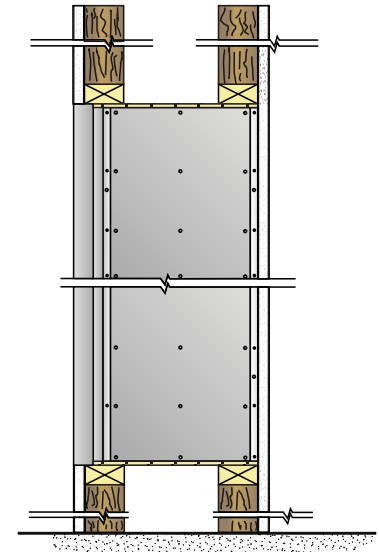

DOOR LOCK:

- 5 PIN CYLINDER CAM TYPE WITH 2 KEYS.
- EXTRA KEYS AVAILABLE. 1000 KEY CHANGES TO AVOID DUPLICATION

DOOR IDENTIFICATION:

- DOORS HAVE WINDOWS WITH NUMBERS, SOLID WITH ENGRAVED PLASTIC TAB OR ENGRAVING ON DOOR AND CARD HOLDER IN EACH BOX
- NUMBER PLATES SIZE: 2-1/2" X 1-1/8"
- WINDOW SIZE: 1-9/16" x 7/8"

SPECIFICATIONS:

- 66" (1676 mm) MAX. FLOOR TO TOP OF BOX
- 18" (457 mm) MIN. FLOOR TO BOTTOM OF BOX
- 16 1/4" (413 mm) WALL DEPTH

4000-C35

ROUGH WALL OPENING SHOWN ON DRAWING WITH 16-1/4" DEPTH

SIDE VIEW

MODEL 4000 FRONT LOADING HORIZONTAL MAILBOXES

1 MODULE: 7 HIGH x 5 LARGE
 35 _____ BOXES: 5-1/2" HIGH x 6" WIDE x 15" DEEP
 DOORS OF 1/8" THICK EXTRUDED ALUMINUM
 NATURAL BRUSHED FINISH
 CABINET OF 24 GAUGE GALVANIZED STEEL

DATE:

CLIENT:

ATTN:

PROJECT: