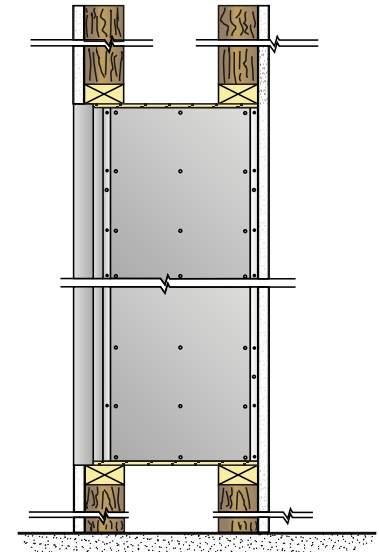

DOOR LOCK:

- 5 PIN CYLINDER CAM TYPE WITH 2 KEYS.
- EXTRA KEYS AVAILABLE. 1000 KEY CHANGES TO AVOID DUPLICATION

DOOR IDENTIFICATION:

- DOORS HAVE WINDOWS WITH NUMBERS, SOLID WITH ENGRAVED PLASTIC TAB OR ENGRAVING ON DOOR AND CARD HOLDER IN EACH BOX
- NUMBER PLATES SIZE: 2-1/2" X 1-1/8"
- WINDOW SIZE: 1-9/16" x 7/8"

SPECIFICATIONS:

- 66" (1676 mm) MAX. FLOOR TO TOP OF BOX
- 18" (457 mm) MIN. FLOOR TO BOTTOM OF BOX
- 16 1/4" (413 mm) WALL DEPTH

4000-B18

ROUGH WALL OPENING SHOWN ON DRAWING WITH 16-1/4" DEPTH

SIDE VIEW

MODEL 4000 FRONT LOADING HORIZONTAL MAILBOXES

1 MODULE: 6 HIGH x 3 WIDE

18 _____ BOXES: 5-1/2" HIGH x 6" WIDE x 15" DEEP

DOORS OF 1/8" THICK EXTRUDED ALUMINUM

NATURAL BRUSHED FINISH

CABINET OF 24 GAUGE GALVANIZED STEEL

DATE:

CLIENT:

ATTN: