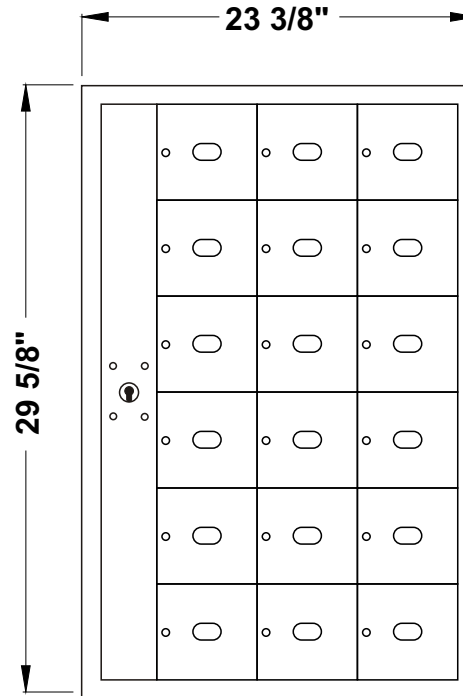

DOOR LOCK:

- 5 PIN CYLINDER CAM TYPE WITH 2 KEYS.
- EXTRA KEYS AVAILABLE. 1000 KEY CHANGES TO AVOID DUPLICATION

DOOR IDENTIFICATION:

- DOORS HAVE WINDOWS WITH NUMBERS, SOLID WITH ENGRAVED PLASTIC TAB OR ENGRAVING ON DOOR AND CARD HOLDER IN EACH BOX
- NUMBER PLATES SIZE: 2-1/2" X 1-1/8"
- WINDOW SIZE: 1-9/16" x 7/8"

SPECIFICATIONS:

- 66" (1676 mm) MAX. FLOOR TO TOP OF BOX
- 18" (457 mm) MIN. FLOOR TO BOTTOM OF BOX
- 16 1/4" (413 mm) WALL DEPTH

4000-B18

ROUGH WALL OPENING SHOWN ON DRAWING WITH 16-1/4" DEPTH

SIDE VIEW

MODEL 4000 FRONT LOADING HORIZONTAL MAILBOXES

1 MODULE: 6 HIGH x 3 WIDE

18 _____ BOXES: 5-1/2" HIGH x 6" WIDE x 15" DEEP

DOORS OF 1/8" THICK EXTRUDED ALUMINUM

NATURAL BRUSHED FINISH

CABINET OF 24 GAUGE GALVANIZED STEEL

DATE:

CLIENT:

ATTN: