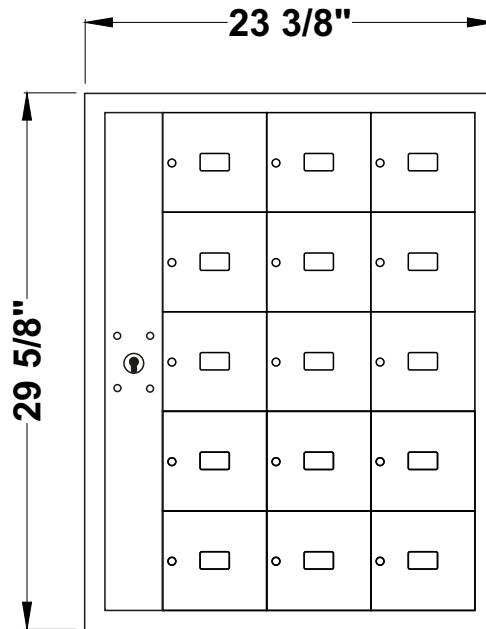

DOOR LOCK:

- 5 PIN CYLINDER CAM TYPE WITH 2 KEYS.
- EXTRA KEYS AVAILABLE. 1000 KEY CHANGES TO AVOID DUPLICATION

DOOR IDENTIFICATION:

- DOORS HAVE WINDOWS WITH NUMBERS, SOLID WITH ENGRAVED PLASTIC TAB OR ENGRAVING ON DOOR AND CARD HOLDER IN EACH BOX
- NUMBER PLATES SIZE: 2-1/2" X 1-1/8"
- WINDOW SIZE: 1-9/16" x 7/8"

SPECIFICATIONS:

- 66" (1676 mm) MAX. FLOOR TO TOP OF BOX
- 18" (457 mm) MIN. FLOOR TO BOTTOM OF BOX
- 16 1/4" (413 mm) WALL DEPTH

4000-A15

ROUGH WALL OPENING SHOWN ON DRAWING WITH 16-1/4" DEPTH

SIDE VIEW:

MODEL 4000 FRONT LOADING HORIZONTAL MAILBOXES

- 1 MODULE: 5 HIGH x 3 WIDE
- 15 _____ BOXES: 5-1/2" HIGH X 6" WIDE X 15" DEEP
- DOORS OF 1/8" THICK EXTRUDED ALUMINUM
- NATURAL BRUSHED FINISH
- CABINET OF 24 GAUGE GALVANIZED STEEL