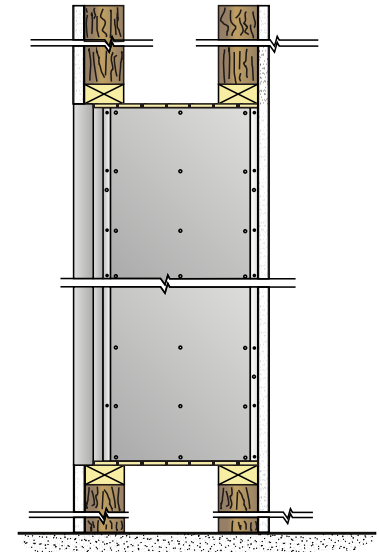

DOOR LOCK:

- 5 PIN CYLINDER CAM TYPE WITH 2 KEYS.
- EXTRA KEYS AVAILABLE. 1000 KEY CHANGES TO AVOID DUPLICATION

DOOR IDENTIFICATION:

- DOORS HAVE WINDOWS WITH NUMBERS, SOLID WITH ENGRAVED PLASTIC TAB OR ENGRAVING ON DOOR AND CARD HOLDER IN EACH BOX
- NUMBER PLATES SIZE: 2-1/2" X 1-1/8"
- WINDOW SIZE: 1-9/16" x 7/8"

SPECIFICATIONS:

- 66" (1676 mm) MAX. FLOOR TO TOP OF BOX
- 18" (457 mm) MIN. FLOOR TO BOTTOM OF BOX
- 16 1/4" (413 mm) WALL DEPTH

4000-A15

ROUGH WALL OPENING SHOWN ON DRAWING WITH 16-1/4" DEPTH

SIDE VIEW:

MODEL 4000 FRONT LOADING HORIZONTAL MAILBOXES

- 1 MODULE: 5 HIGH x 3 WIDE
- 15 _____ BOXES: 5-1/2" HIGH X 6" WIDE X 15" DEEP
- DOORS OF 1/8" THICK EXTRUDED ALUMINUM
- NATURAL BRUSHED FINISH
- CABINET OF 24 GAUGE GALVANIZED STEEL