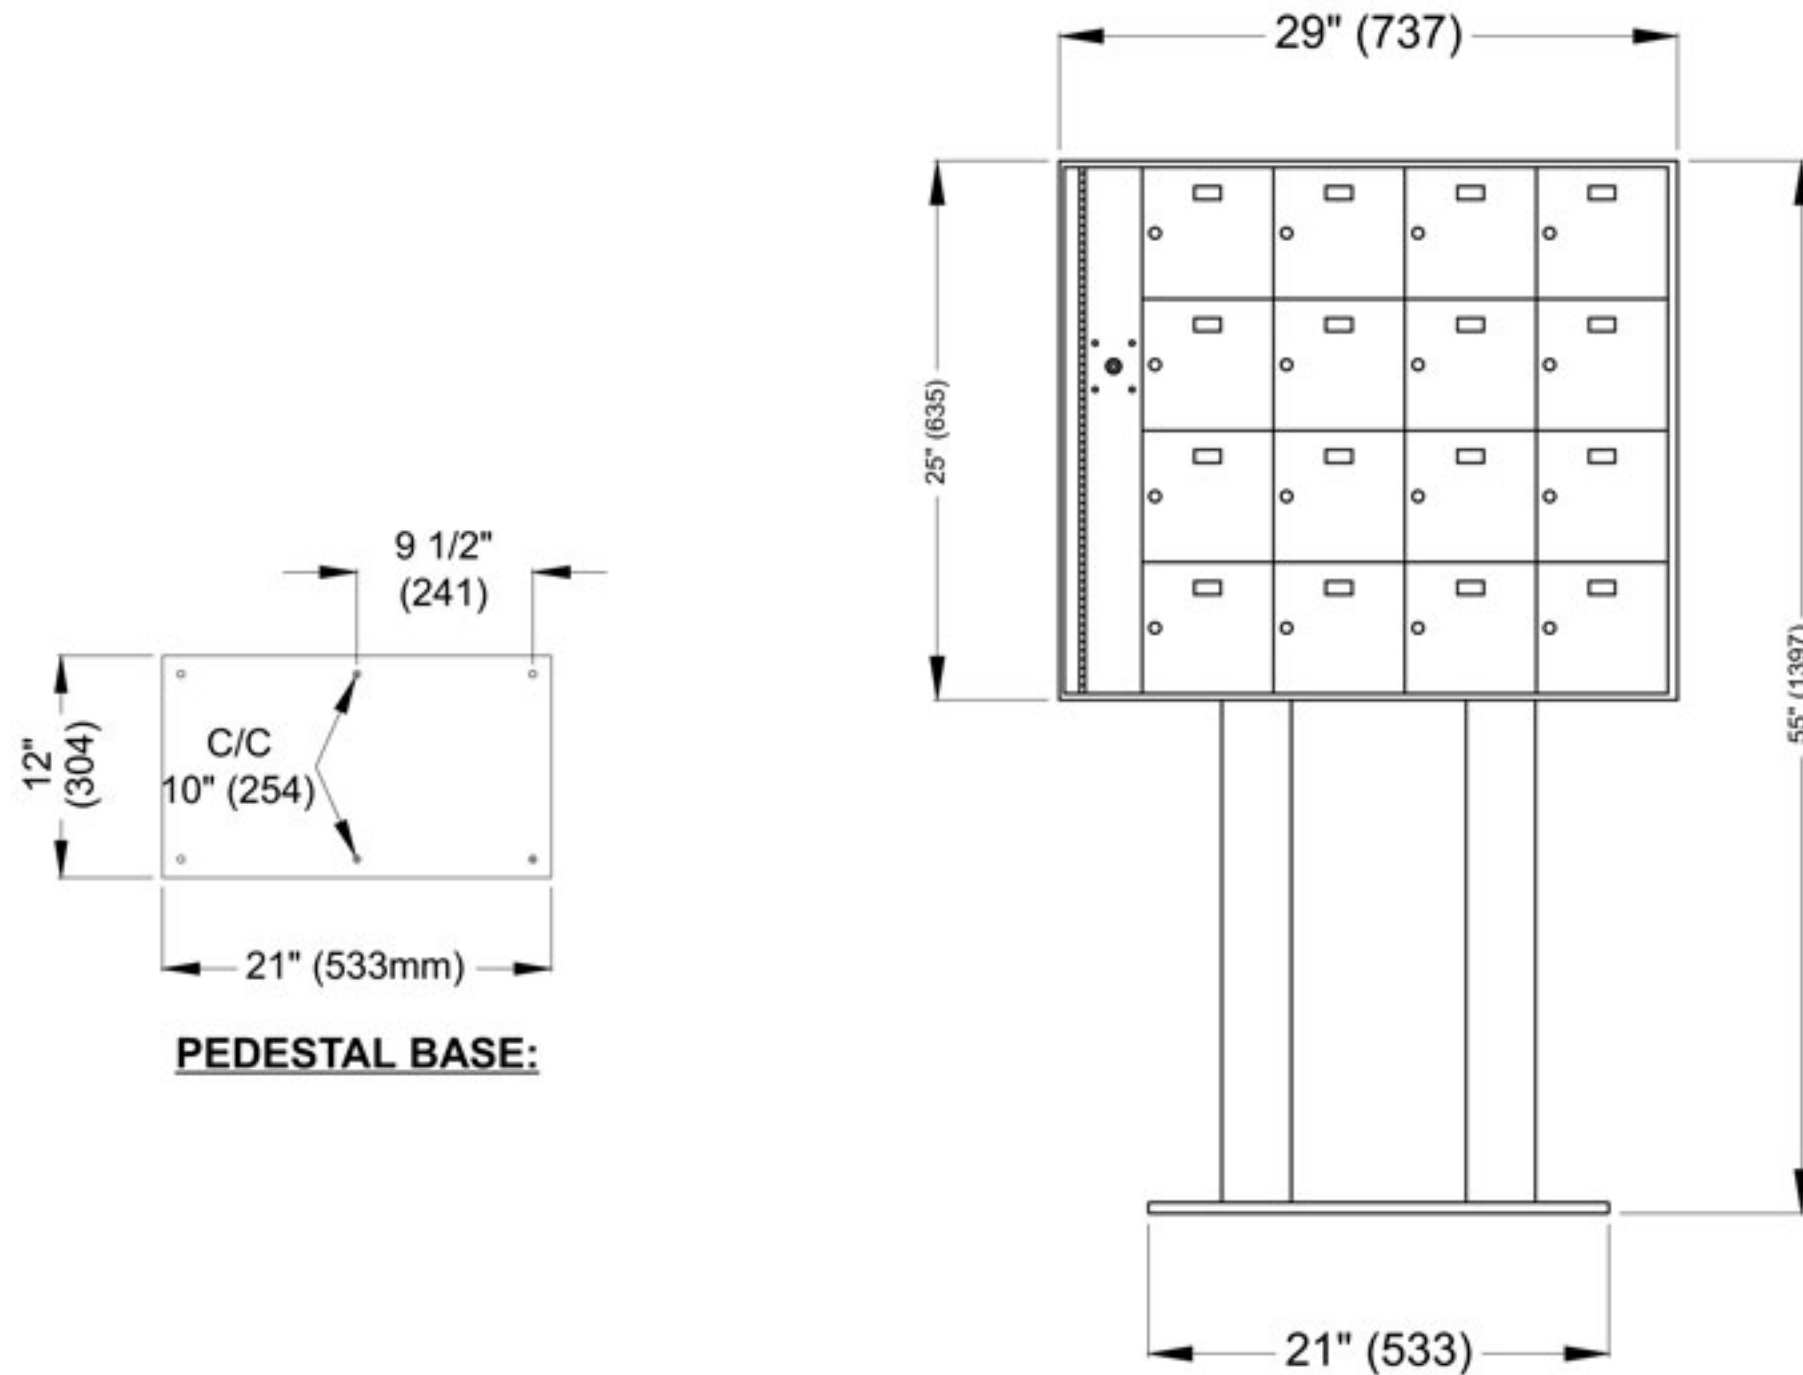

DOOR LOCK:

- 5 PIN CYLINDER CAM TYPE WITH 2 KEYS. DUST COVER WEATHERPROOF LOCKS
- EXTRA KEYS AVAILABLE. 1000 KEY CHANGES TO AVOID DUPLICATION

DOOR IDENTIFICATION:

- SOLID DOORS WITH ENGRAVED PLASTIC TAB IN EMBOSS IN DOORS

SPECIFICATIONS:

- MODEL 6400 HAS DEPTH OF 17 1/2" (446) AT TOP AND 16" (406) AT BOTTOM
- CABINET STYLE BOXES WITH NO SHROUD HAVE DEPTH OF 15" (381)

PEDESTAL BASE:

- HOLES ARE 3/8" DIA. AND 1" FROM ENDS & SIDES
- CENTER HOLES ARE C/C FROM ENDS AND 1" FROM SIDES. LEGS ARE 2-1/2" FROM LONGER ENDS

6400 - 4 x 4

OVERALL DIMENSIONS SHOWN ON DRAWINGS

**MODEL 6400 FRONT LOADING HORIZONTAL MAILBOXES**

1 - MODULE: 4 DOORS HIGH x 4 DOORS WIDE
 16 BOXES: 6" HIGH x 6" WIDE x 15" DEEP
 DOORS OF 1/8" THICK EXTRUDED ALUMINUM. DOORS ARE BRUSHED WITH SATIN FINISH.
 CASING OF 18 GAUGE GALVANIZED STEEL AND WITH PEDESTAL BASE ARE PRIMED AND PAINTED SILVER GREY.