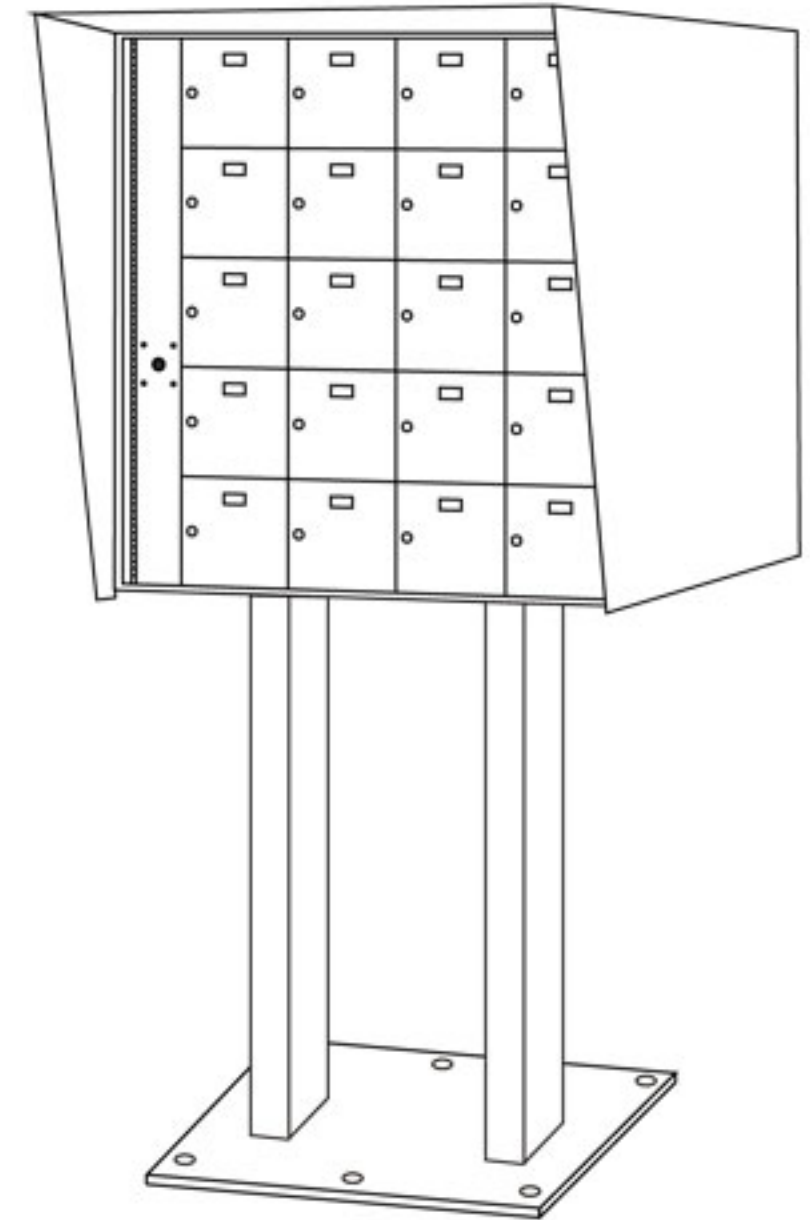

DOOR LOCK:

- 5 PIN CYLINDER CAM TYPE WITH 2 KEYS. DUST COVER WEATHERPROOF LOCKS
- EXTRA KEYS AVAILABLE. 1000 KEY CHANGES TO AVOID DUPLICATION

DOOR IDENTIFICATION:

- SOLID DOORS WITH ENGRAVED PLASTIC TAB IN EMBOSS IN DOORS

SPECIFICATIONS:

- MODEL 6400 HAS DEPTH OF 17 1/2" (446) AT TOP AND 16" (406) AT BOTTOM
- CABINET STYLE BOXES WITH NO SHROUD HAVE DEPTH OF 15" (381)

PEDESTAL BASE:

- HOLES ARE 3/8" DIA. AND 1" FROM ENDS & SIDES
- CENTER HOLES ARE C/C FROM ENDS AND 1" FROM SIDES. LEGS ARE 2-1/2" FROM LONGER ENDS

6400 - 4 x 4

OVERALL DIMENSIONS SHOWN ON DRAWINGS

**MODEL 6400 FRONT LOADING HORIZONTAL MAILBOXES**

1 - MODULE: 4 DOORS HIGH x 4 DOORS WIDE
 16 BOXES: 6" HIGH x 6" WIDE x 15" DEEP
 DOORS OF 1/8" THICK EXTRUDED ALUMINUM. DOORS ARE BRUSHED WITH SATIN FINISH.
 CASING OF 18 GAUGE GALVANIZED STEEL AND WITH PEDESTAL BASE ARE PRIMED AND PAINTED SILVER GREY.