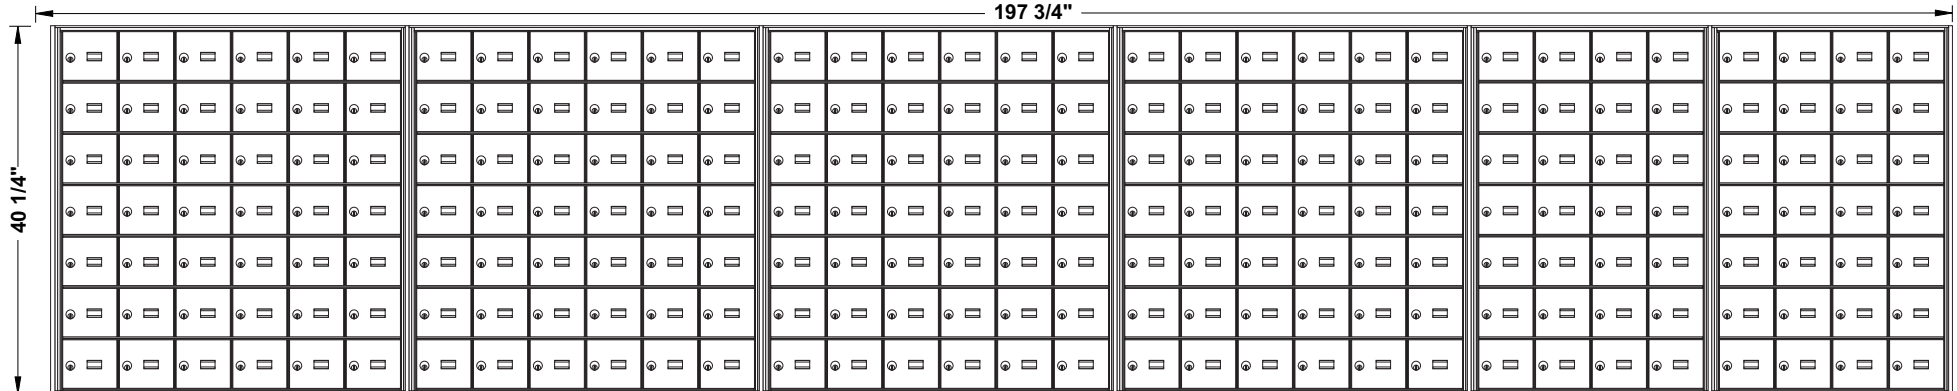

**PARCEL AND DOUBLE BOXES:**

- PARCEL BOXES WOULD REPLACE 4 STANDARD BOXES. DOUBLE BOXES WOULD REPLACE 2 STANDARD BOXES. OVER ALL DIMENSIONS REMAIN THE SAME

**5500-C224**

ROUGH WALL OPENING SHOWN ON DRAWING WITH 16-1/4" DEPTH

**SIDE VIEW:**

5" X 6" - LETTER SLOT

5" X 12" DOUBLE DOOR

10" X 12" PARCEL

5" X 12" - LETTER SLOT  
5" X 12" - PARCEL/KEY DROP

10" X 12" LETTER SLOT

10" X 12" - PARCEL/KEY DROP

**MODEL 5500 REAR LOADING HORIZONTAL MAILBOXES**

4 MODULES: 7 HIGH x 6 WIDE + 2 MODULES: 7 HIGH x 4 WIDE  
 224 \_\_\_\_\_ "B" BOXES: 5 3/8" HIGH x 5 3/8" WIDE x 15" DEEP  
 \_\_\_\_\_ "C" BOXES: 5 3/8" HIGH x 5 3/8" WIDE x 15" DEEP  
 \_\_\_\_\_ "D" BOXES: 10 7/8" HIGH x 10 7/8" WIDE x 15" DEEP