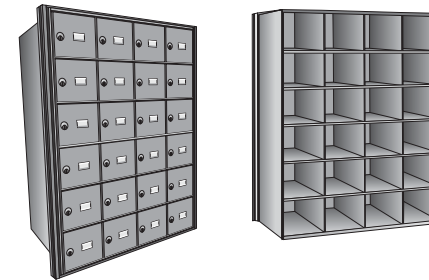

**PARCEL AND DOUBLE BOXES:**

- PARCEL BOXES WOULD REPLACE 4 STANDARD BOXES. DOUBLE BOXES WOULD REPLACE 2 STANDARD BOXES. OVER ALL DIMENSIONS REMAIN THE SAME

**5500-C224**

ROUGH WALL OPENING SHOWN ON DRAWING WITH 16-1/4" DEPTH

**SIDE VIEW:**

5" X 6" - LETTER SLOT

5" X 12" DOUBLE DOOR

10" X 12" PARCEL

5" X 12" - LETTER SLOT  
5" X 12" - PARCEL/KEY DROP

10" X 12" LETTER SLOT

10" X 12" - PARCEL/KEY DROP

**MODEL 5500 REAR LOADING HORIZONTAL MAILBOXES**

4 MODULES: 7 HIGH x 6 WIDE + 2 MODULES: 7 HIGH x 4 WIDE  
 224 \_\_\_\_\_ "B" BOXES: 5 3/8" HIGH x 5 3/8" WIDE x 15" DEEP  
 \_\_\_\_\_ "C" BOXES: 5 3/8" HIGH x 5 3/8" WIDE x 15" DEEP  
 \_\_\_\_\_ "D" BOXES: 10 7/8" HIGH x 10 7/8" WIDE x 15" DEEP

DOORS OF 1/8" THICK EXTRUDED ALUMINUM  
 CLEAR ANODIZED FINISH  
 CABINET OF 24 GAUGE GALVANIZED STEEL

**UNEQUALLED EXPERTISE IN MAILBOXES + POSTAL SPECIALTIES**

DATE:

CLIENT:

ATTN:

PROJECT:

APPROVED BY:

**Mail Boxes**  
 595 St-Rémi Street  
 Montreal, Quebec  
 CANADA - H4C 3G6