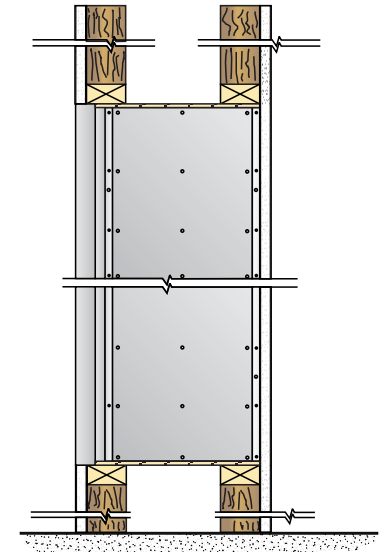

**DOOR LOCK:**

- 5 PIN CYLINDER CAM TYPE WITH 3 KEYS.
- EXTRA KEYS AVAILABLE. 1000 KEY CHANGES TO
- AVOID DUPLICATION.

**DOOR IDENTIFICATION:**

- DOORS HAVE WINDOWS WITH NUMBERS, SOLID WITH ENGRAVED PLASTIC TAB OR ENGRAVING ON DOOR AND CARD HOLDER IN EACH BOX
- NUMBER PLATES SIZE: 1-7/16" x 3/4"

**PARCEL AND DOUBLE BOXES:**

- PARCEL BOXES WOULD REPLACE 4 STANDARD BOXES. DOUBLE BOXES WOULD REPLACE 2 STANDARD BOXES. OVER ALL DIMENSIONS REMAIN THE SAME

**5500-C224**

ROUGH WALL OPENING SHOWN ON DRAWING WITH 16-1/4" DEPTH

**SIDE VIEW:**

5" X 6" - LETTER SLOT

5" X 12" DOUBLE DOOR

10" X 12" PARCEL

5" X 12" - LETTER SLOT  
5" X 12" - PARCEL/KEY DROP

10" X 12" LETTER SLOT

10" X 12" - PARCEL/KEY DROP

**MODEL 5500 REAR LOADING HORIZONTAL MAILBOXES**