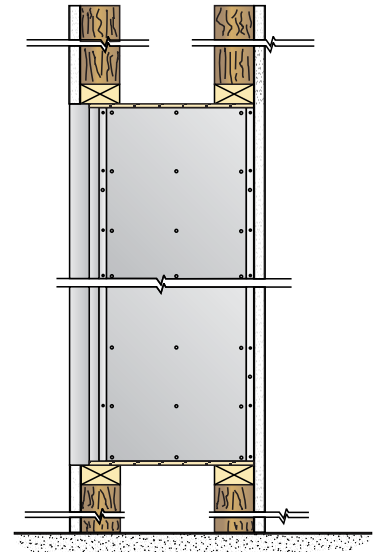

- DOOR LOCK:**
- 5 PIN CYLINDER CAM TYPE WITH 3 KEYS.
  - EXTRA KEYS AVAILABLE. 1000 KEY CHANGES TO AVOID DUPLICATION.

- DOOR IDENTIFICATION:**
- DOORS HAVE WINDOWS WITH NUMBERS, SOLID WITH ENGRAVED PLASTIC TAB OR ENGRAVING ON DOOR AND CARD HOLDER IN EACH BOX
  - NUMBER PLATES SIZE: 1-7/16" x 3/4"

- PARCEL AND DOUBLE BOXES:**
- PARCEL BOXES WOULD REPLACE 4 STANDARD BOXES. DOUBLE BOXES WOULD REPLACE 2 STANDARD BOXES. OVER ALL DIMENSIONS REMAIN THE SAME

**5000-C154**

ROUGH WALL OPENING SHOWN ON DRAWING WITH 16-1/4" DEPTH

**SIDE VIEW:**

152 5/8"

**MODEL 5000 FRONT LOADING HORIZONTAL MAILBOXES**  
 2 MODULES: 7 HIGH x 6 WIDE + 2 MODULES: 7 HIGH x 5 WIDE  
 154 "B" BOXES: 5 3/8" HIGH x 5 3/8" WIDE x 15" DEEP  
 "C" BOXES: 5 3/8" HIGH x 5 3/8" WIDE x 15" DEEP  
 "D" BOXES: 10 7/8" HIGH x 10 7/8" WIDE x 15" DEEP  
 DOORS OF 1/8" THICK EXTRUDED ALUMINUM  
 CLEAR ANODIZED FINISH  
 CABINET OF 24 GAUGE GALVANIZED STEEL