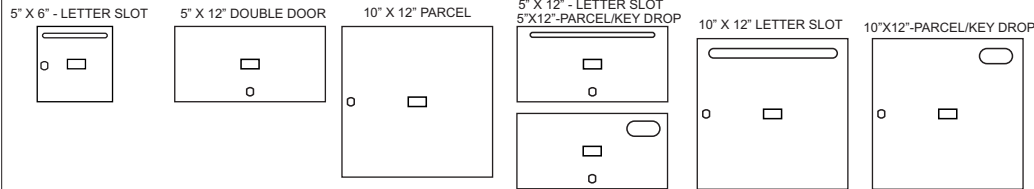

- DOOR LOCK:**
- 5 PIN CYLINDER CAM TYPE WITH 3 KEYS.
  - EXTRA KEYS AVAILABLE. 1000 KEY CHANGES TO AVOID DUPLICATION.

- DOOR IDENTIFICATION:**
- DOORS HAVE WINDOWS WITH NUMBERS, SOLID WITH ENGRAVED PLASTIC TAB OR ENGRAVING ON DOOR AND CARD HOLDER IN EACH BOX
  - NUMBER PLATES SIZE: 1-7/16" x 3/4"

- PARCEL AND DOUBLE BOXES:**
- PARCEL BOXES WOULD REPLACE 4 STANDARD BOXES. DOUBLE BOXES WOULD REPLACE 2 STANDARD BOXES. OVER ALL DIMENSIONS REMAIN THE SAME

**5000-C154**

ROUGH WALL OPENING SHOWN ON DRAWING WITH 16-1/4" DEPTH

**SIDE VIEW:**

152 5/8"

**MODEL 5000 FRONT LOADING HORIZONTAL MAILBOXES**  
 2 MODULES: 7 HIGH x 6 WIDE + 2 MODULES: 7 HIGH x 5 WIDE  
 154 "B" BOXES: 5 3/8" HIGH x 5 3/8" WIDE x 15" DEEP  
 "C" BOXES: 5 3/8" HIGH x 5 3/8" WIDE x 15" DEEP  
 "D" BOXES: 10 7/8" HIGH x 10 7/8" WIDE x 15" DEEP  
 DOORS OF 1/8" THICK EXTRUDED ALUMINUM  
 CLEAR ANODIZED FINISH  
 CABINET OF 24 GAUGE GALVANIZED STEEL