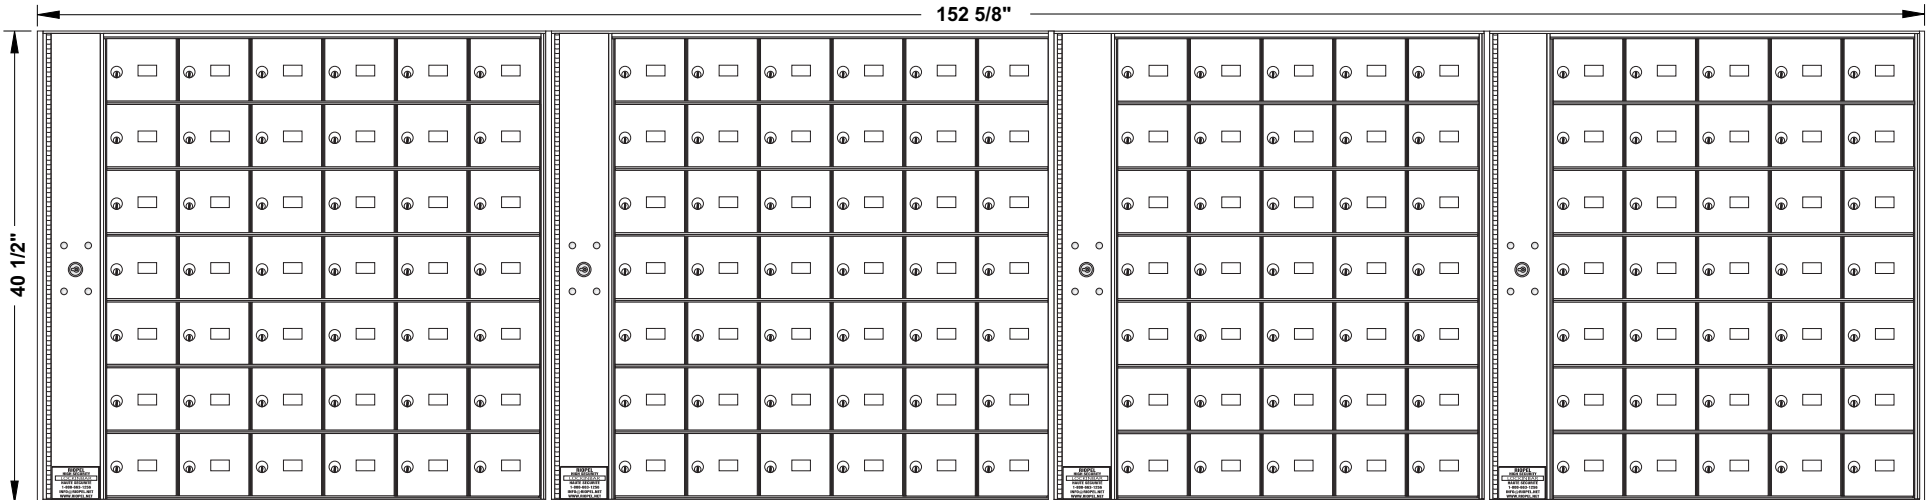

- DOOR LOCK:**
- 5 PIN CYLINDER CAM TYPE WITH 3 KEYS.
  - EXTRA KEYS AVAILABLE. 1000 KEY CHANGES TO AVOID DUPLICATION.

- DOOR IDENTIFICATION:**
- DOORS HAVE WINDOWS WITH NUMBERS, SOLID WITH ENGRAVED PLASTIC TAB OR ENGRAVING ON DOOR AND CARD HOLDER IN EACH BOX
  - NUMBER PLATES SIZE: 1-7/16" x 3/4"

- PARCEL AND DOUBLE BOXES:**
- PARCEL BOXES WOULD REPLACE 4 STANDARD BOXES. DOUBLE BOXES WOULD REPLACE 2 STANDARD BOXES. OVER ALL DIMENSIONS REMAIN THE SAME

**5000-C154**

ROUGH WALL OPENING SHOWN ON DRAWING WITH 16-1/4" DEPTH

**SIDE VIEW:**

152 5/8"

**MODEL 5000 FRONT LOADING HORIZONTAL MAILBOXES**  
 2 MODULES: 7 HIGH x 6 WIDE + 2 MODULES: 7 HIGH x 5 WIDE  
 154 "B" BOXES: 5 3/8" HIGH x 5 3/8" WIDE x 15" DEEP  
 "C" BOXES: 5 3/8" HIGH x 5 3/8" WIDE x 15" DEEP  
 "D" BOXES: 10 7/8" HIGH x 10 7/8" WIDE x 15" DEEP  
 DOORS OF 1/8" THICK EXTRUDED ALUMINUM  
 CLEAR ANODIZED FINISH  
 CABINET OF 24 GAUGE GALVANIZED STEEL