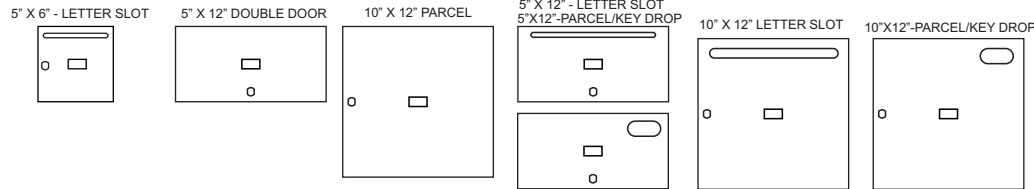

- DOOR LOCK:**
- 5 PIN CYLINDER CAM TYPE WITH 3 KEYS.
 - EXTRA KEYS AVAILABLE. 1000 KEY CHANGES TO
 - AVOID DUPLICATION.

- DOOR IDENTIFICATION:**
- DOORS HAVE WINDOWS WITH NUMBERS, SOLID WITH ENGRAVED PLASTIC TAB OR ENGRAVING ON DOOR AND CARD HOLDER IN EACH BOX
 - NUMBER PLATES SIZE: 1-7/16" x 3/4"

- PARCEL AND DOUBLE BOXES:**
- PARCEL BOXES WOULD REPLACE 4 STANDARD BOXES. DOUBLE BOXES WOULD REPLACE 2 STANDARD BOXES. OVER ALL DIMENSIONS REMAIN THE SAME

5000-C112

ROUGH WALL OPENING SHOWN ON DRAWING WITH 16-1/4" DEPTH

111 1/28"

SIDE VIEW:

MODEL 5000 FRONT LOADING HORIZONTAL MAILBOXES

- 1 MODULE: 7 HIGH x 6 WIDE + 2 MODULES: 7 HIGH x 5 WIDE
- 112 _____ "B" BOXES: 5 3/8" HIGH x 5 3/8" WIDE x 15" DEEP
- _____ "C" BOXES: 5 3/8" HIGH x 5 3/8" WIDE x 15" DEEP
- _____ "D" BOXES: 10 7/8" HIGH x 10 7/8" WIDE x 15" DEEP