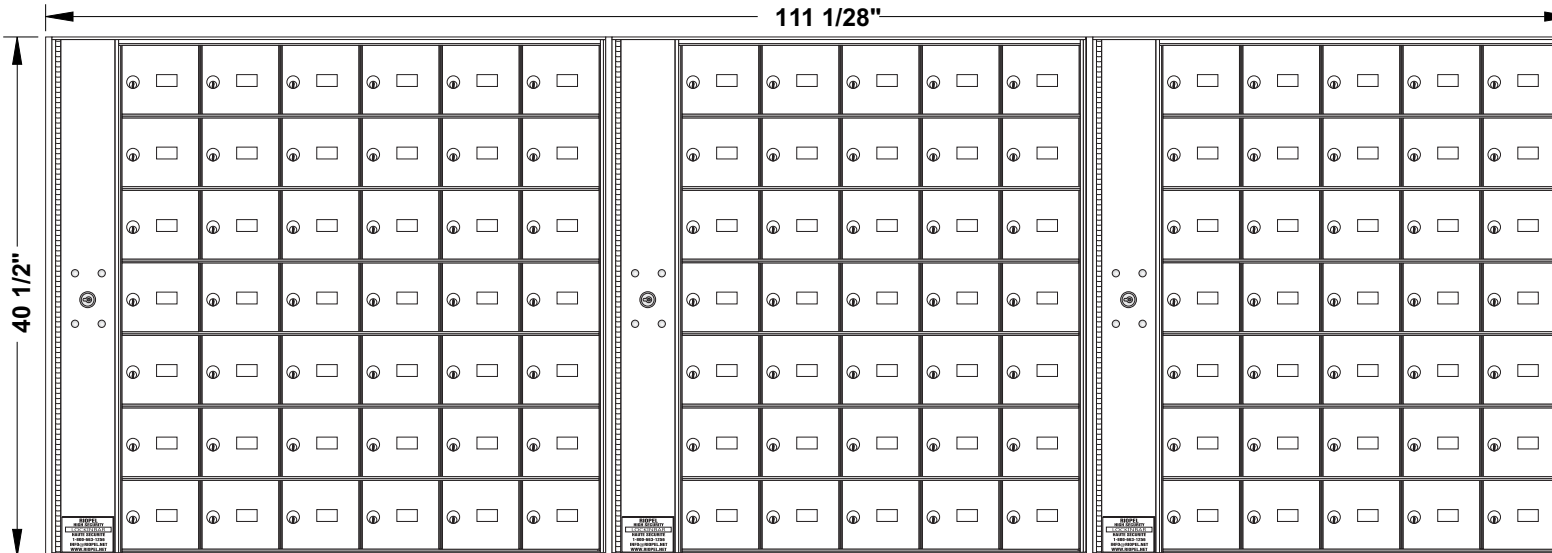

- DOOR LOCK:**
- 5 PIN CYLINDER CAM TYPE WITH 3 KEYS.
 - EXTRA KEYS AVAILABLE. 1000 KEY CHANGES TO
 - AVOID DUPLICATION.

- DOOR IDENTIFICATION:**
- DOORS HAVE WINDOWS WITH NUMBERS, SOLID WITH ENGRAVED PLASTIC TAB OR ENGRAVING ON DOOR AND CARD HOLDER IN EACH BOX
 - NUMBER PLATES SIZE: 1-7/16" x 3/4"

- PARCEL AND DOUBLE BOXES:**
- PARCEL BOXES WOULD REPLACE 4 STANDARD BOXES. DOUBLE BOXES WOULD REPLACE 2 STANDARD BOXES. OVER ALL DIMENSIONS REMAIN THE SAME

5000-C112

ROUGH WALL OPENING SHOWN ON DRAWING WITH 16-1/4" DEPTH

111 1/28"

SIDE VIEW:

MODEL 5000 FRONT LOADING HORIZONTAL MAILBOXES

- 1 MODULE: 7 HIGH x 6 WIDE + 2 MODULES: 7 HIGH x 5 WIDE
- 112 _____ "B" BOXES: 5 3/8" HIGH x 5 3/8" WIDE x 15" DEEP
- _____ "C" BOXES: 5 3/8" HIGH x 5 3/8" WIDE x 15" DEEP
- _____ "D" BOXES: 10 7/8" HIGH x 10 7/8" WIDE x 15" DEEP