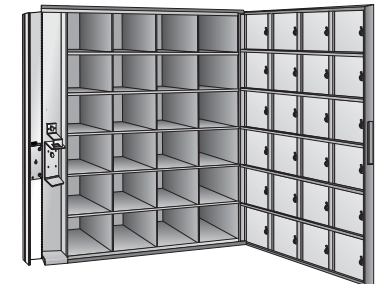

- DOOR LOCK:**
- 5 PIN CYLINDER CAM TYPE WITH 3 KEYS.
 - EXTRA KEYS AVAILABLE. 1000 KEY CHANGES TO
 - AVOID DUPLICATION.

- DOOR IDENTIFICATION:**
- DOORS HAVE WINDOWS WITH NUMBERS, SOLID WITH ENGRAVED PLASTIC TAB OR ENGRAVING ON DOOR AND CARD HOLDER IN EACH BOX
 - NUMBER PLATES SIZE: 1-7/16" x 3/4"

- PARCEL AND DOUBLE BOXES:**
- PARCEL BOXES WOULD REPLACE 4 STANDARD BOXES. DOUBLE BOXES WOULD REPLACE 2 STANDARD BOXES. OVER ALL DIMENSIONS REMAIN THE SAME

5000-C112

ROUGH WALL OPENING SHOWN ON DRAWING WITH 16-1/4" DEPTH

111 1/28"

SIDE VIEW:

MODEL 5000 FRONT LOADING HORIZONTAL MAILBOXES

- 1 MODULE: 7 HIGH x 6 WIDE + 2 MODULES: 7 HIGH x 5 WIDE
- 112 _____ "B" BOXES: 5 3/8" HIGH x 5 3/8" WIDE x 15" DEEP
- _____ "C" BOXES: 5 3/8" HIGH x 5 3/8" WIDE x 15" DEEP
- _____ "D" BOXES: 10 7/8" HIGH x 10 7/8" WIDE x 15" DEEP

DOORS OF 1/8" THICK EXTRUDED ALUMINUM
 CLEAR ANODIZED FINISH
 CABINET OF 24 GAUGE GALVANIZED STEEL

UNEQUALLED EXPERTISE IN MAILBOXES + POSTAL SPECIALTIES

DATE: _____

CLIENT: _____

ATTN: _____

PROJECT: _____