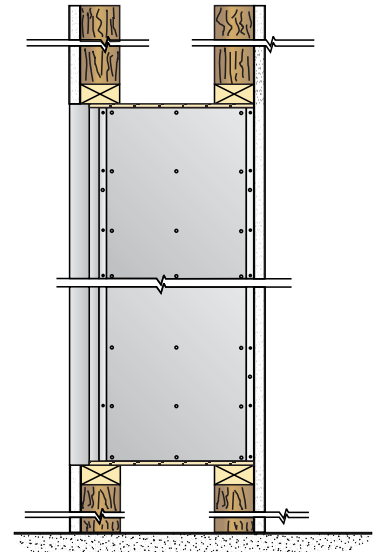

- DOOR LOCK:**
- 5 PIN CYLINDER CAM TYPE WITH 3 KEYS.
 - EXTRA KEYS AVAILABLE. 1000 KEY CHANGES TO
 - AVOID DUPLICATION.

- DOOR IDENTIFICATION:**
- DOORS HAVE WINDOWS WITH NUMBERS, SOLID WITH ENGRAVED PLASTIC TAB OR ENGRAVING ON DOOR AND CARD HOLDER IN EACH BOX
 - NUMBER PLATES SIZE: 1-7/16" x 3/4"

- PARCEL AND DOUBLE BOXES:**
- PARCEL BOXES WOULD REPLACE 4 STANDARD BOXES. DOUBLE BOXES WOULD REPLACE 2 STANDARD BOXES. OVER ALL DIMENSIONS REMAIN THE SAME

5000-C112

ROUGH WALL OPENING SHOWN ON DRAWING WITH 16-1/4" DEPTH

111 1/28"

SIDE VIEW:

MODEL 5000 FRONT LOADING HORIZONTAL MAILBOXES

- 1 MODULE: 7 HIGH x 6 WIDE + 2 MODULES: 7 HIGH x 5 WIDE
- 112 _____ "B" BOXES: 5 3/8" HIGH x 5 3/8" WIDE x 15" DEEP
- _____ "C" BOXES: 5 3/8" HIGH x 5 3/8" WIDE x 15" DEEP
- _____ "D" BOXES: 10 7/8" HIGH x 10 7/8" WIDE x 15" DEEP

DOORS OF 1/8" THICK EXTRUDED ALUMINUM
 CLEAR ANODIZED FINISH
 CABINET OF 24 GAUGE GALVANIZED STEEL

UNEQUALLED EXPERTISE IN MAILBOXES + POSTAL SPECIALTIES

DATE: _____

CLIENT: _____

ATTN: _____

PROJECT: _____