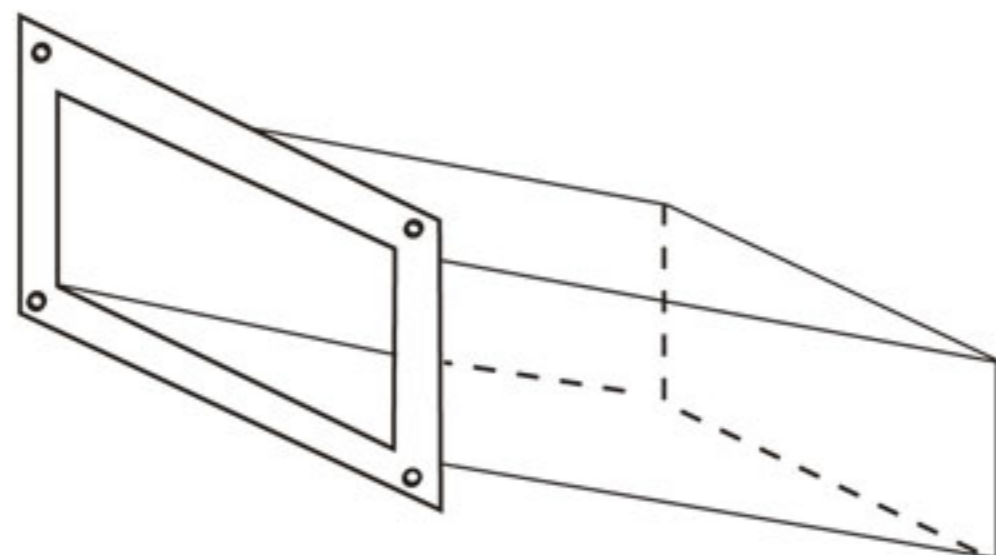

RIOPEL MAILBOXES

THE STANDARD... BY WHICH OTHERS COMPARE

RIOPEL R264 FIRE RATED LETTER SLOT STAINLESS STEEL OR POLISHED BRASS

MAIL DROP LINER (OPTIONAL)
CUSTOM MADE TO FIT
YOUR NEEDS

THE ABOVE ILLUSTRATED STAINLESS STEEL MAIL SLOT, RIOPEL MODEL R264 IS ACCEPTABLE FOR RETROFIT APPLICATIONSIN A 20 MINUTE RATED OR 1-3/4" SOLID WOOD DOORPROVIDED IT IS INSTALLED ON BOTH SIDES OF THE DOOR.