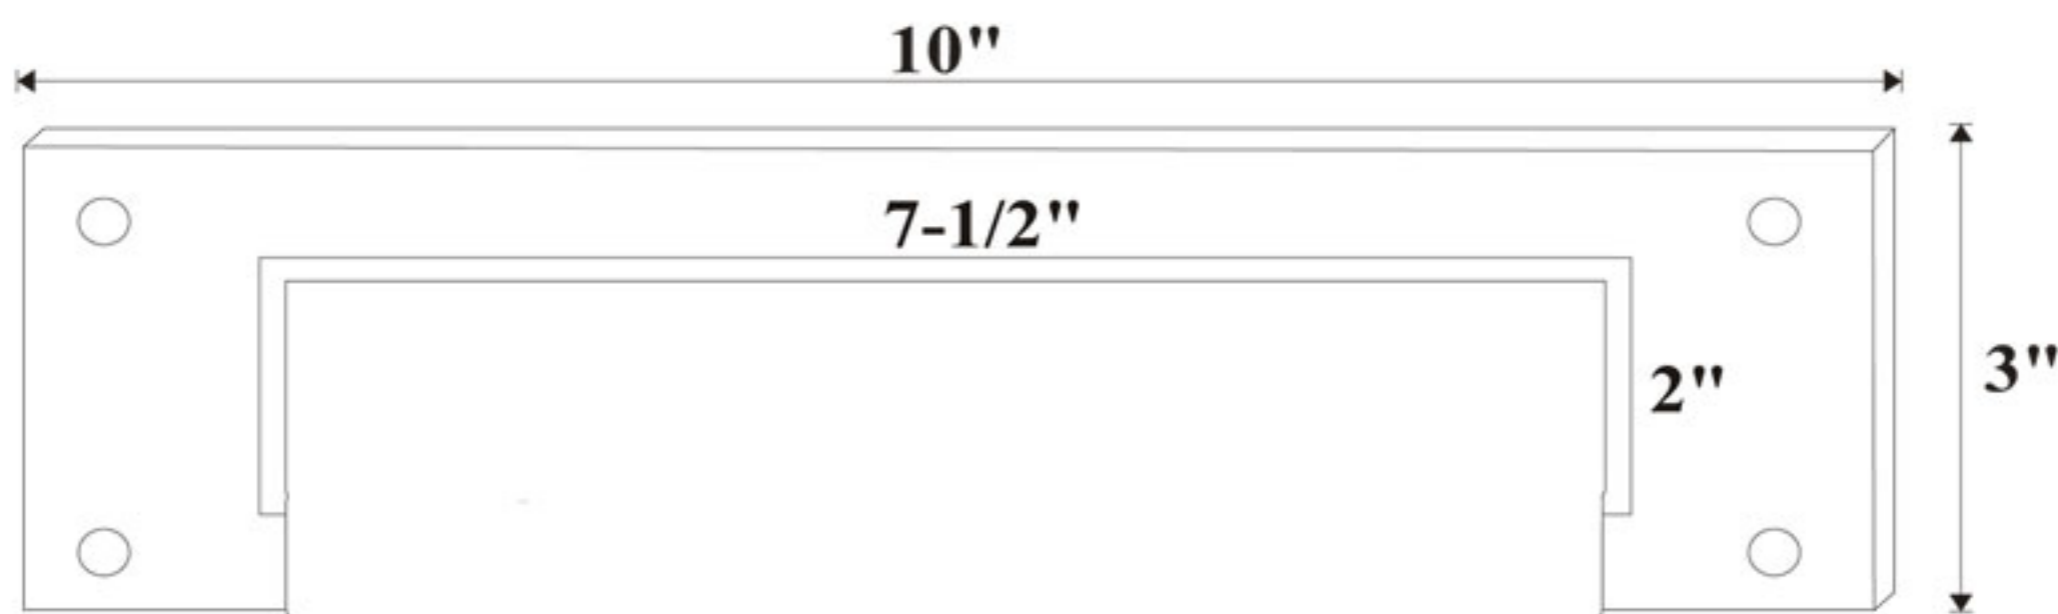

RIOPEL MAILBOXES

THE STANDARD... BY WHICH OTHERS COMPARE

RIOPEL R264 FIRE RATED LETTER SLOT STAINLESS STEEL OR POLISHED BRASS

MAIL DROP LINER (OPTIONAL)
CUSTOM MADE TO FIT
YOUR NEEDS

THE ABOVE ILLUSTRATED STAINLESS STEEL MAIL SLOT, RIOPEL MODEL R264 IS ACCEPTABLE FOR RETROFIT APPLICATIONSIN A 20 MINUTE RATED OR 1-3/4" SOLID WOOD DOORPROVIDED IT IS INSTALLED ON BOTH SIDES OF THE DOOR.