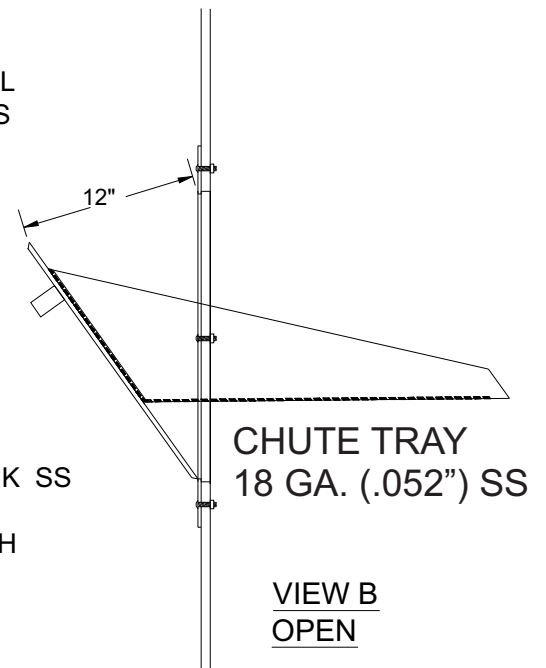

RIOPEL MAILBOXES

THE STANDARD... BY WHICH OTHERS COMPARE

MODEL R218 STAINLESS STEEL CHUTE, DOOR AND FRAME

UNEQUALLED EXPERTISE IN MAILBOXES + POSTAL SPECIALTIES

P. RIOPEL INC., 595 St-Remi, Montreal, Que., H4C 3G6 • TEL.:(514) 934-0385 FAX:(514) 934-1732
E-MAIL: INFO@RIOPEL.NET WEB SITE: WWW.RIOPEL.NET