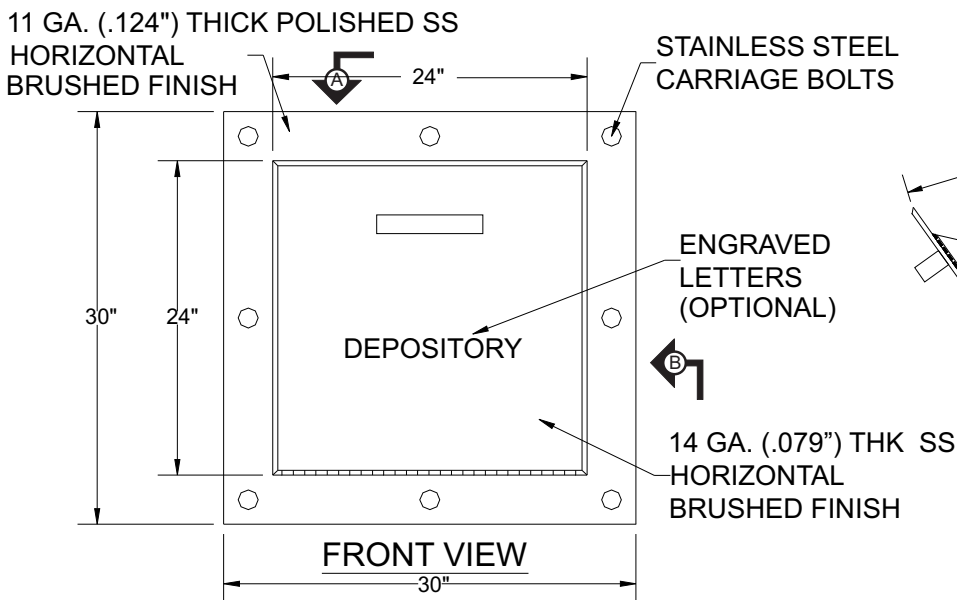

RIOPEL MAILBOXES

R218 STAINLESS STEEL CHUTE

DOORS OF 14 GA. (.079") POLISHED STAINLESS STEEL
 FRAME OF 11 GA. (.124") POLISHED STAINLESS STEEL
 TRAY OF 18 GA. (.052") STAINLESS STEEL

UNEQUALLED EXPERTISE IN MAILBOXES + POSTAL SPECIALTIES

MODEL R218 STAINLESS STEEL CHUTE, DOOR AND FRAME

UNEQUALLED EXPERTISE IN MAILBOXES + POSTAL SPECIALTIES

P. RIOPEL INC., 595 St-Remi, Montreal, Que., H4C 3G6 • TEL.:(514) 934-0385 FAX:(514) 934-1732
E-MAIL: INFO@RIOPEL.NET WEB SITE: WWW.RIOPEL.NET