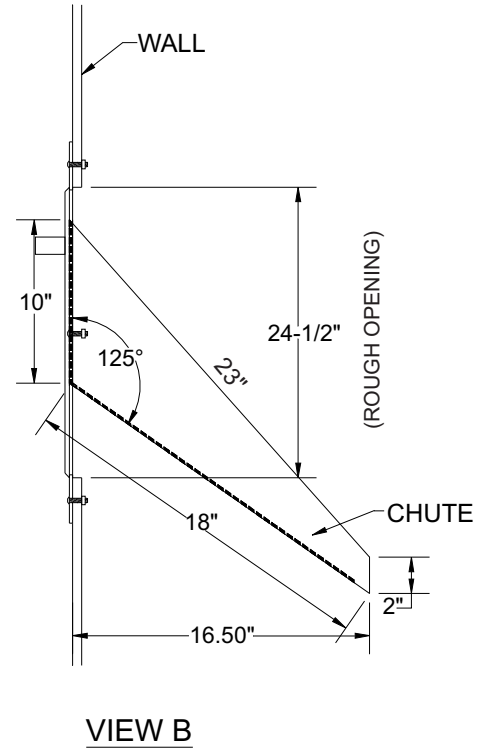

RIOPEL MAILBOXES

THE STANDARD... BY WHICH OTHERS COMPARE

MODEL R218 STAINLESS STEEL CHUTE, DOOR AND FRAME

UNEQUALLED EXPERTISE IN MAILBOXES + POSTAL SPECIALTIES

P. RIOPEL INC., 595 St-Remi, Montreal, Que., H4C 3G6 • TEL.:(514) 934-0385 FAX:(514) 934-1732
E-MAIL: INFO@RIOPEL.NET WEB SITE: WWW.RIOPEL.NET