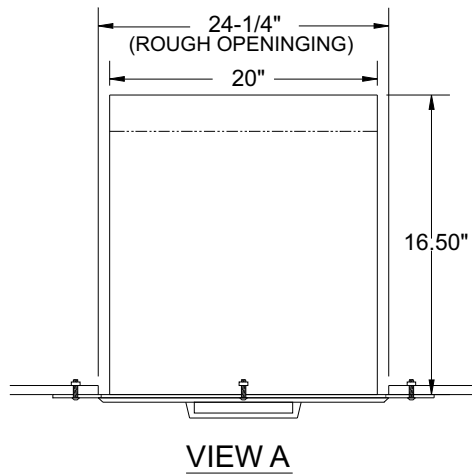

RIOPEL MAILBOXES

THE STANDARD... BY WHICH OTHERS COMPARE

MODEL R218 STAINLESS STEEL CHUTE, DOOR AND FRAME

UNEQUALLED EXPERTISE IN MAILBOXES + POSTAL SPECIALTIES

P. RIOPEL INC., 595 St-Remi, Montreal, Que., H4C 3G6 • TEL.:(514) 934-0385 FAX:(514) 934-1732
E-MAIL: INFO@RIOPEL.NET WEB SITE: WWW.RIOPEL.NET