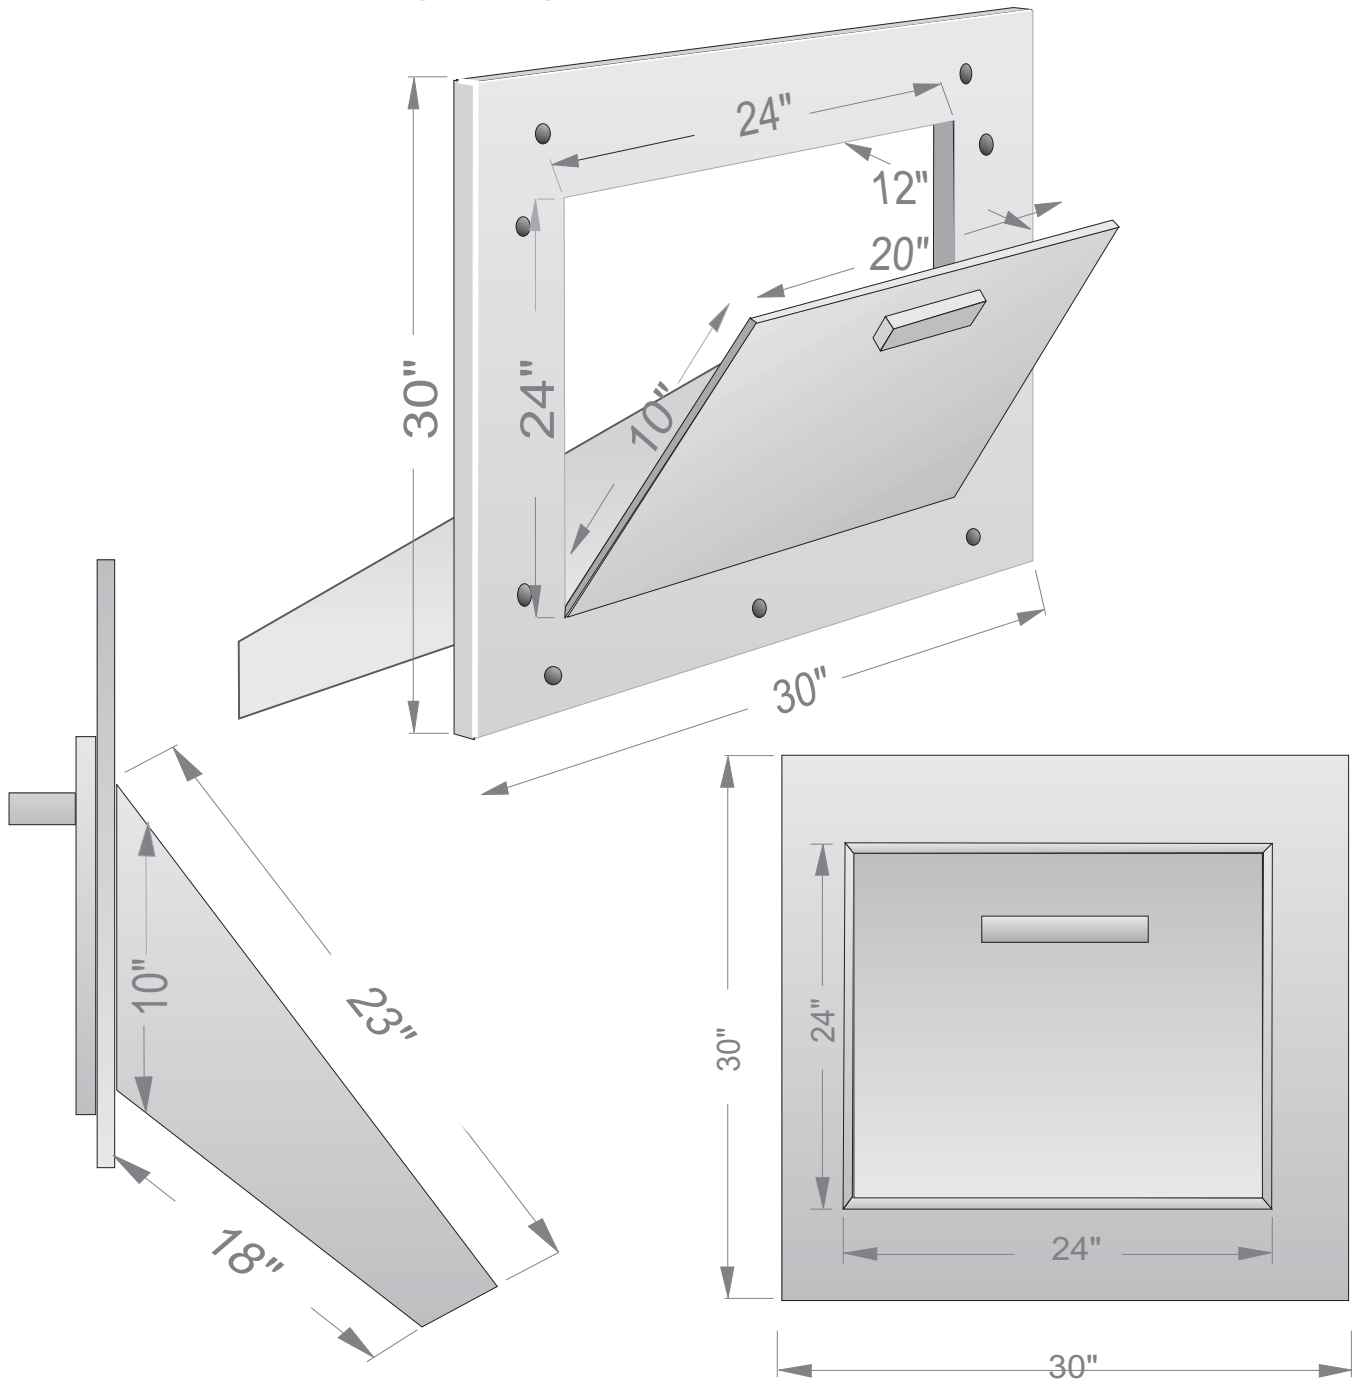

RIOPEL MAILBOXES

R218 STAINLESS STEEL CHUTE

DOORS OF 14 GA. (.079") POLISHED STAINLESS STEEL
 FRAME OF 11 GA. (.124") POLISHED STAINLESS STEEL
 TRAY OF 18 GA. (.052") STAINLESS STEEL

UNEQUALLED EXPERTISE IN MAILBOXES + POSTAL SPECIALTIES