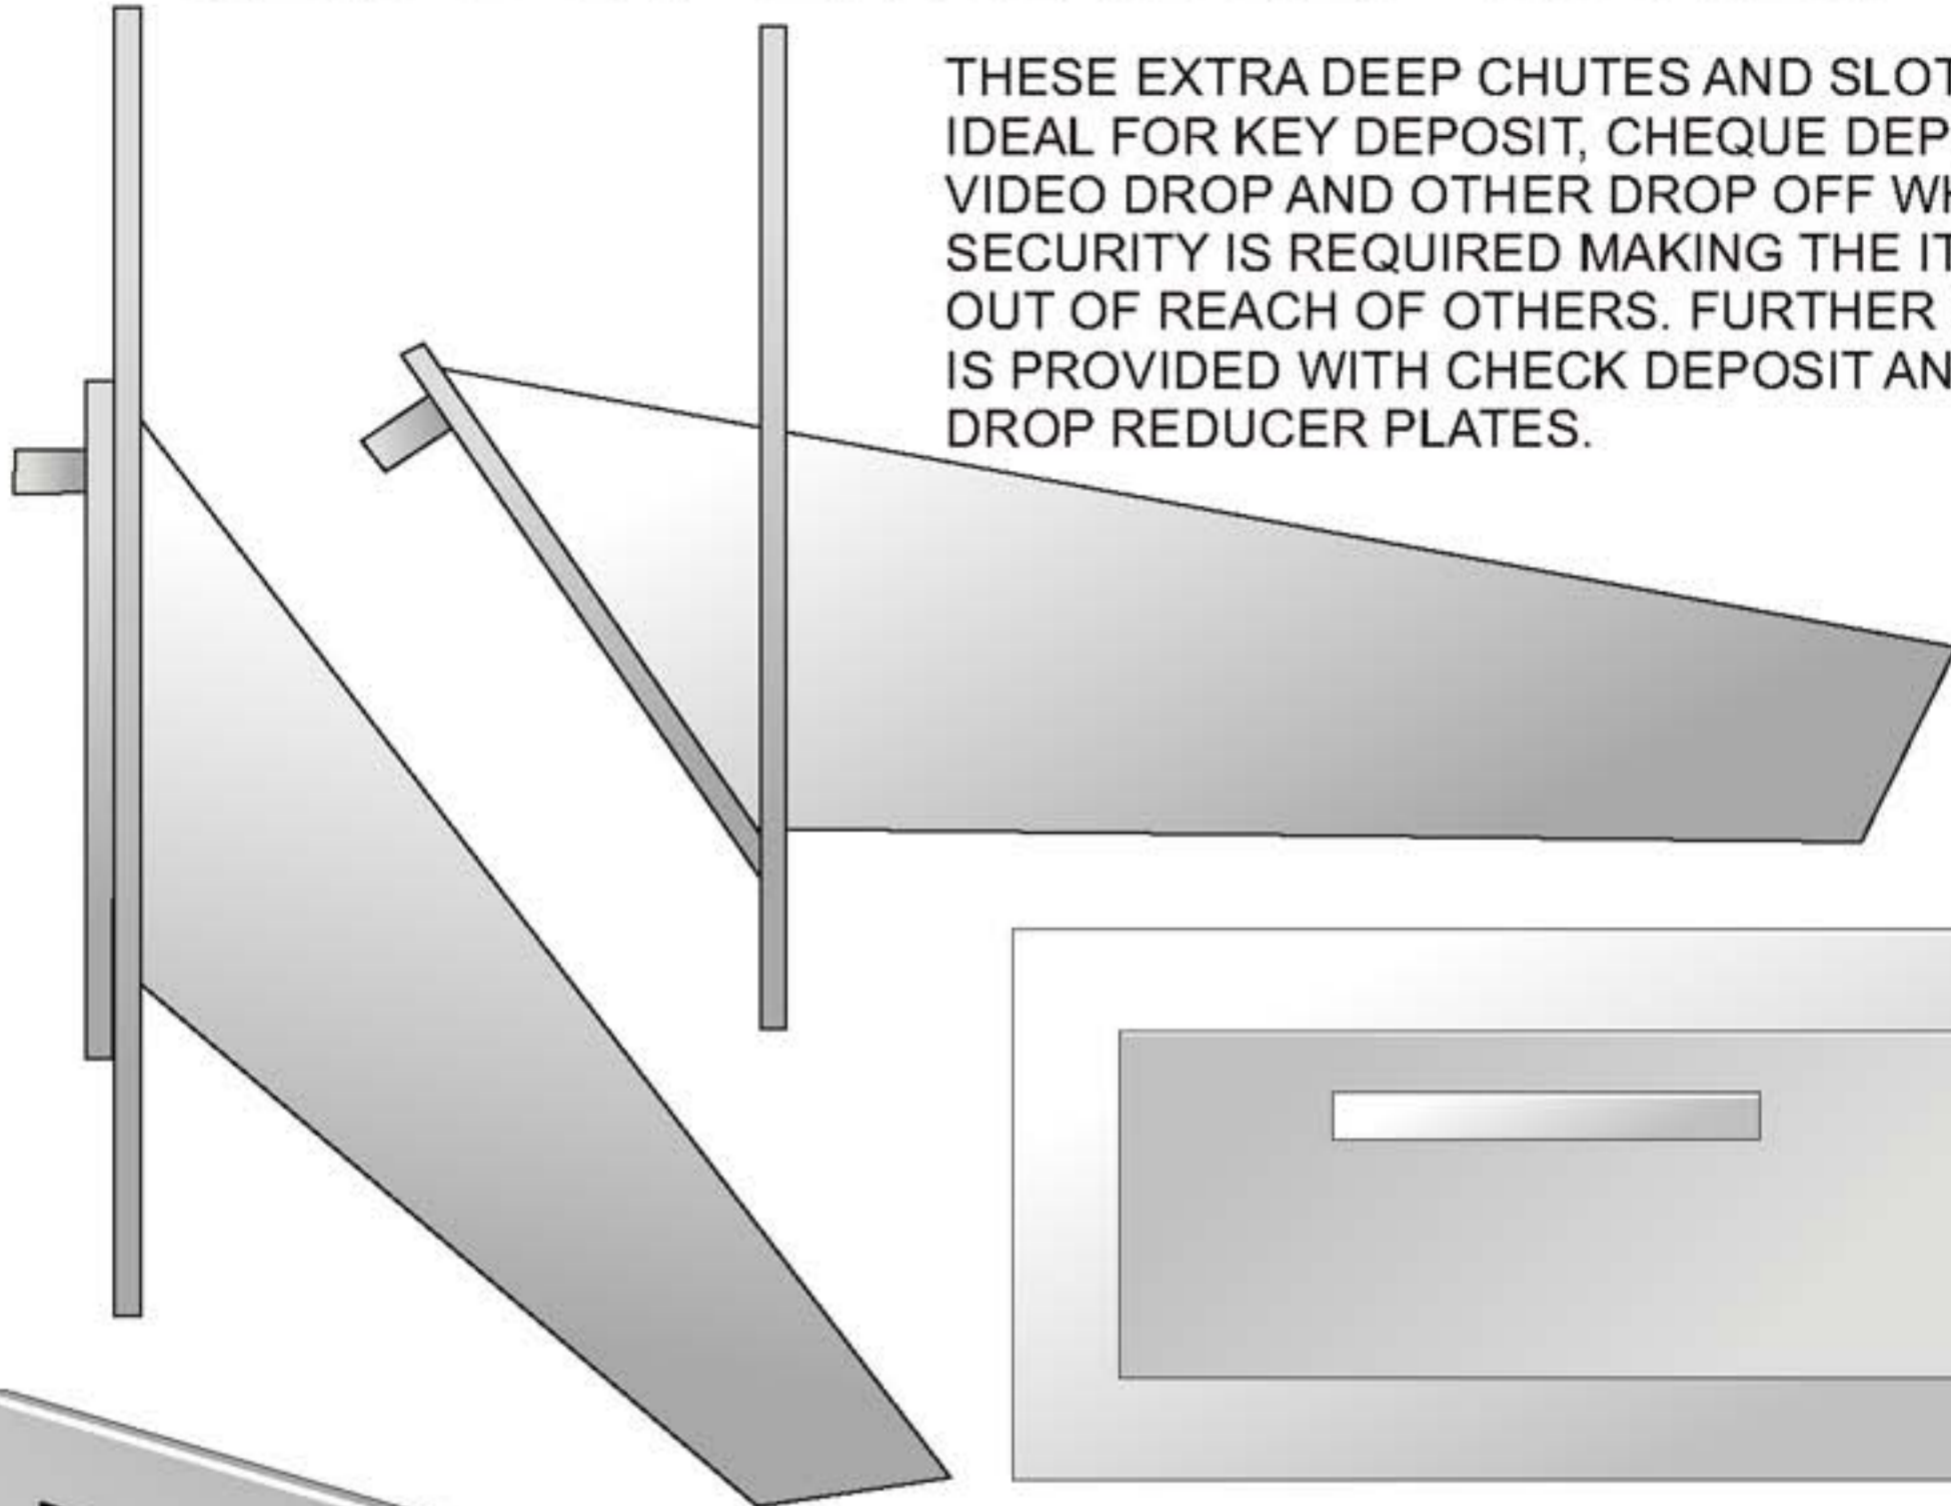

RIOPEL MAILBOXES

THE STANDARD... BY WHICH OTHERS COMPARE

R215-D 24" EXTRA DEEP CHUTES

THESE EXTRA DEEP CHUTES AND SLOTS ARE IDEAL FOR KEY DEPOSIT, CHEQUE DEPOSIT VIDEO DROP AND OTHER DROP OFF WHERE SECURITY IS REQUIRED MAKING THE ITEMS OUT OF REACH OF OTHERS. FURTHER SAFETY IS PROVIDED WITH CHECK DEPOSIT AND KEY DROP REDUCER PLATES.