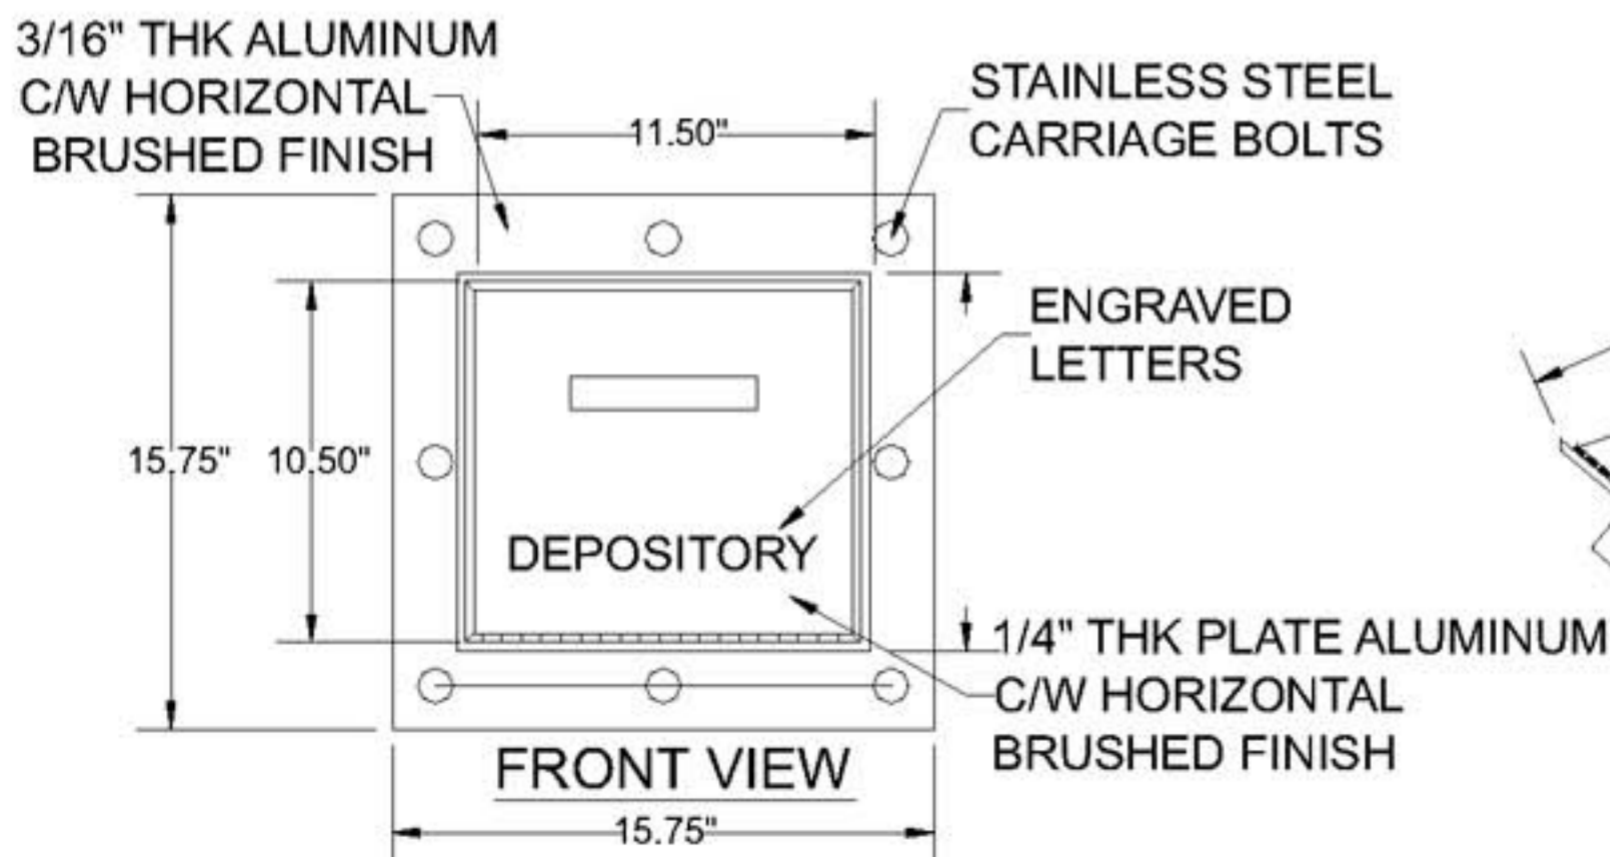

RIOPEL MAILBOXES

THE STANDARD... BY WHICH OTHERS COMPARE

CHUTE R214

- DOORS OF 1/4" ALUMINUM PLATE
- FRAME OF 3/16" ALUMINUM PLATE

UNEQUALLED EXPERTISE IN MAILBOXES + POSTAL SPECIALTIES

P. RIOPEL INC., 595 St-Remi, Montreal, Que., H4C 3G6 • TEL.:(514) 934-0385 FAX:(514) 934-1732
E-MAIL: INFO@RIOPEL.NET WEB SITE: WWW.RIOPEL.NET

RIOPEL MAILBOXES

THE STANDARD... BY WHICH OTHERS COMPARE

MODEL R214 CHUTE, DOOR AND FRAME

UNEQUALLED EXPERTISE IN MAILBOXES + POSTAL SPECIALTIES