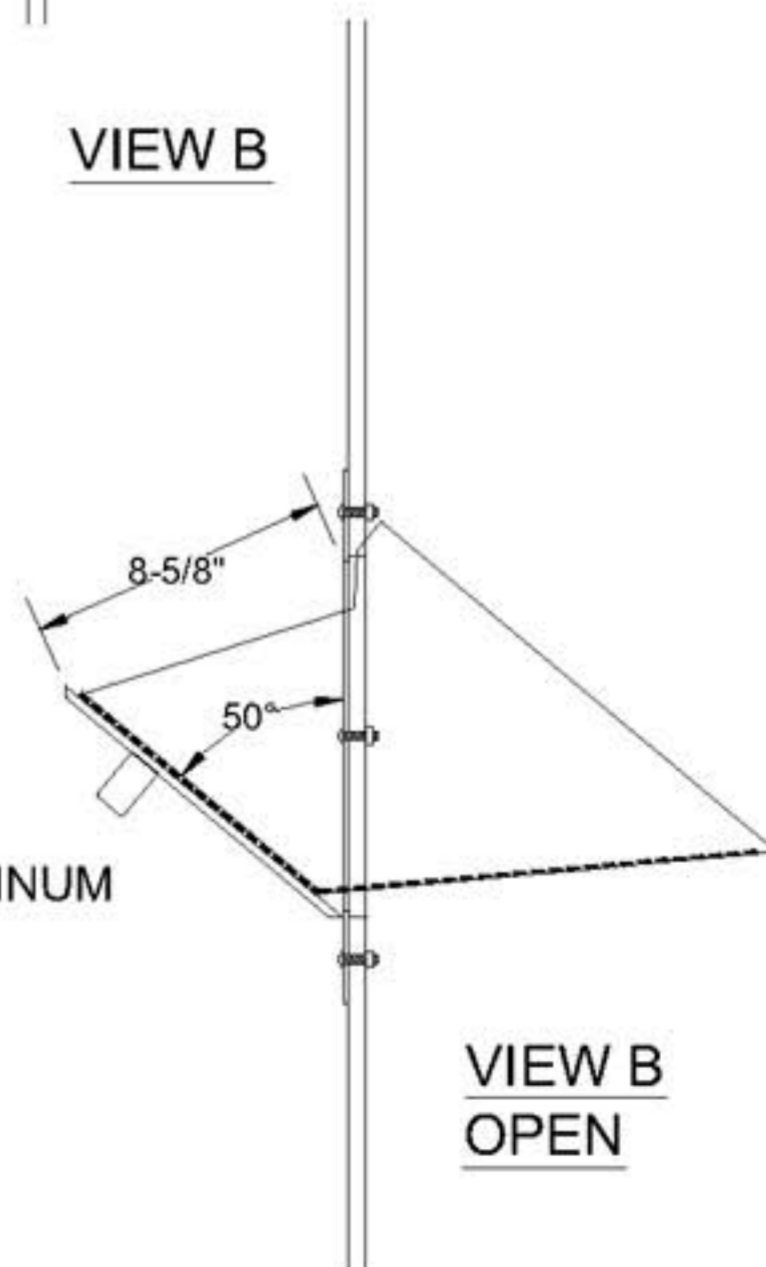

RIOPEL MAILBOXES

THE STANDARD... BY WHICH OTHERS COMPARE

CHUTE R214

- DOORS OF 1/4" ALUMINUM PLATE
- FRAME OF 3/16" ALUMINUM PLATE

UNEQUALLED EXPERTISE IN MAILBOXES + POSTAL SPECIALTIES

P. RIOPEL INC., 595 St-Remi, Montreal, Que., H4C 3G6 • TEL.:(514) 934-0385 FAX:(514) 934-1732
E-MAIL: INFO@RIOPEL.NET WEB SITE: WWW.RIOPEL.NET

RIOPEL MAILBOXES

THE STANDARD... BY WHICH OTHERS COMPARE

MODEL R214 CHUTE, DOOR AND FRAME

UNEQUALLED EXPERTISE IN MAILBOXES + POSTAL SPECIALTIES