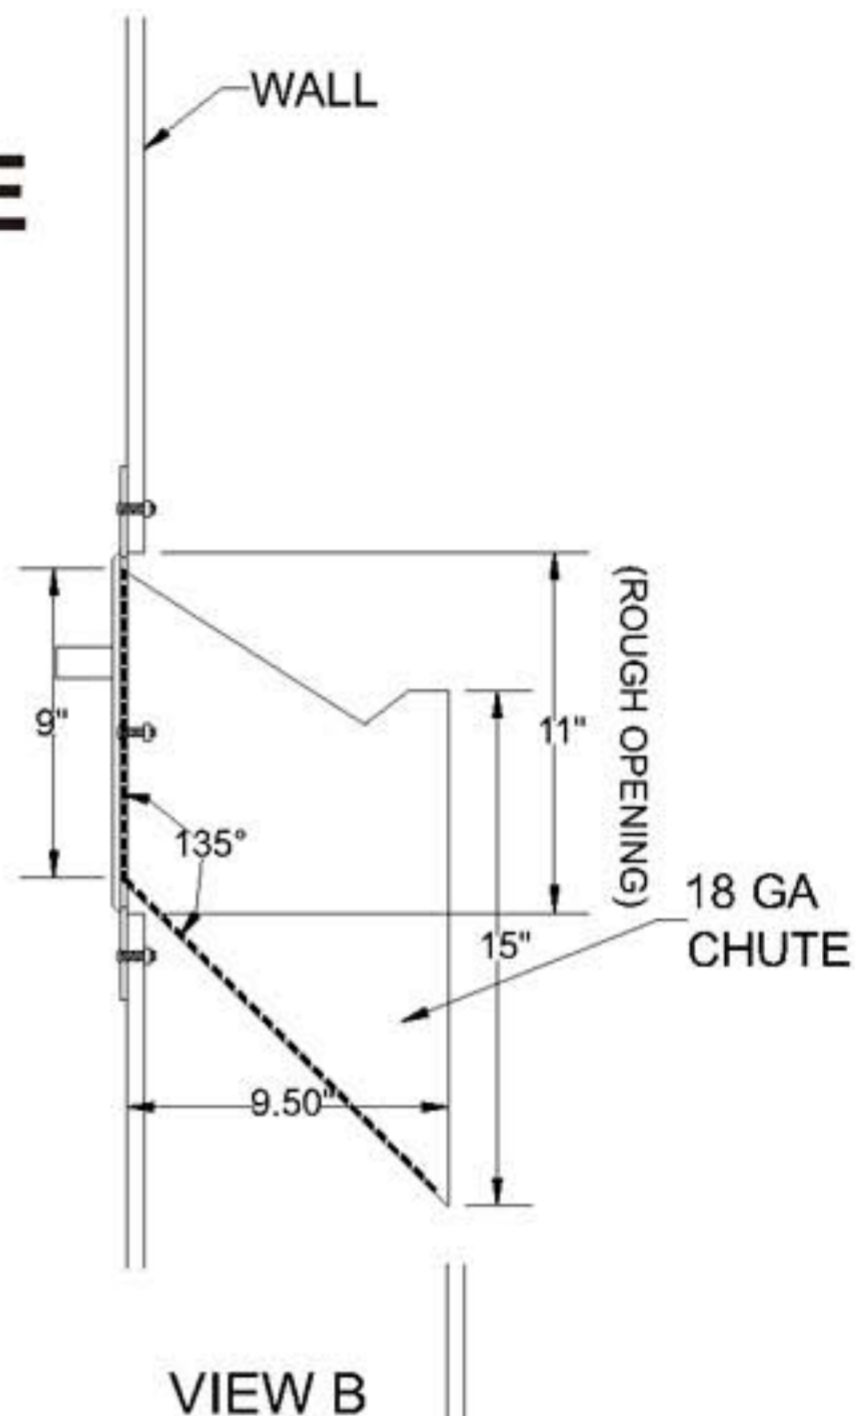

RIOPEL MAILBOXES

THE STANDARD... BY WHICH OTHERS COMPARE

MODEL R214 CHUTE, DOOR AND FRAME

UNEQUALLED EXPERTISE IN MAILBOXES + POSTAL SPECIALTIES