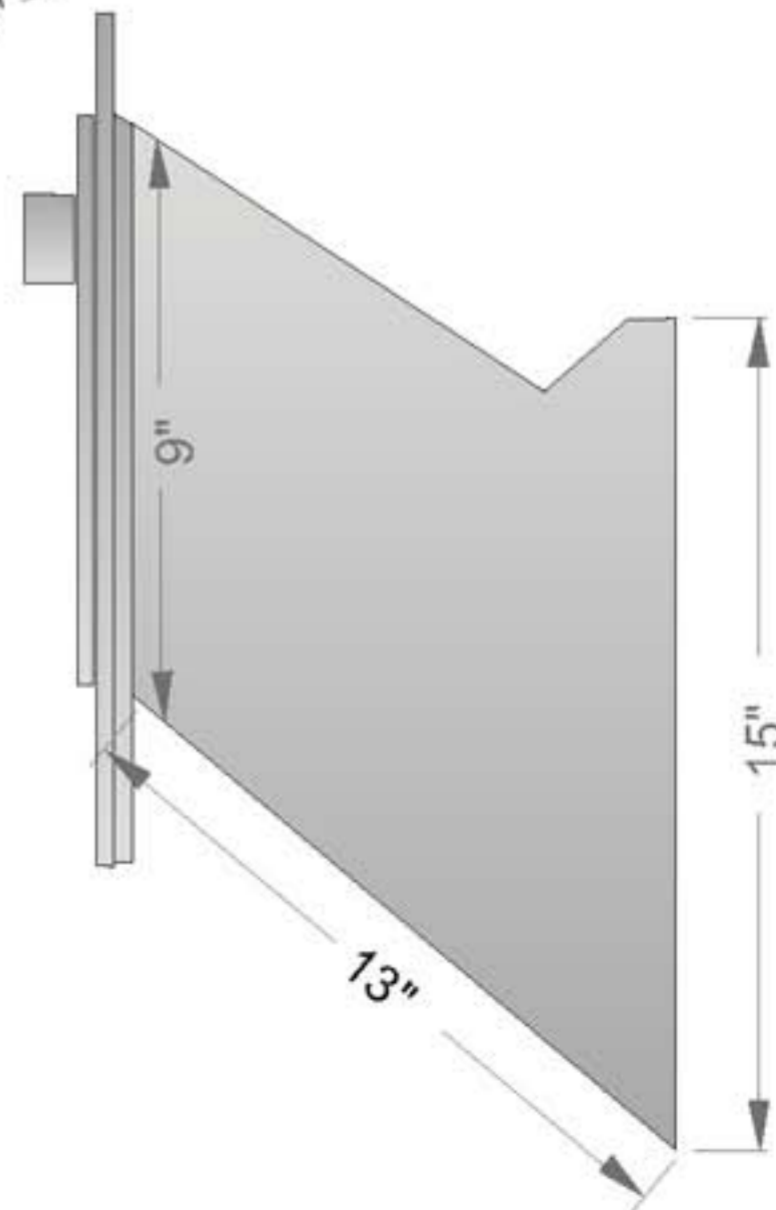

RIOPEL MAILBOXES

THE STANDARD... BY WHICH OTHERS COMPARE

CHUTE R214

- DOORS OF 1/4" ALUMINUM PLATE
- FRAME OF 3/16" ALUMINUM PLATE

UNEQUALLED EXPERTISE IN MAILBOXES + POSTAL SPECIALTIES

P. RIOPEL INC., 595 St-Remi, Montreal, Que., H4C 3G6 • TEL.:(514) 934-0385 FAX:(514) 934-1732
E-MAIL: INFO@RIOPEL.NET WEB SITE: WWW.RIOPEL.NET

RIOPEL MAILBOXES

THE STANDARD... BY WHICH OTHERS COMPARE

MODEL R214 CHUTE, DOOR AND FRAME

UNEQUALLED EXPERTISE IN MAILBOXES + POSTAL SPECIALTIES