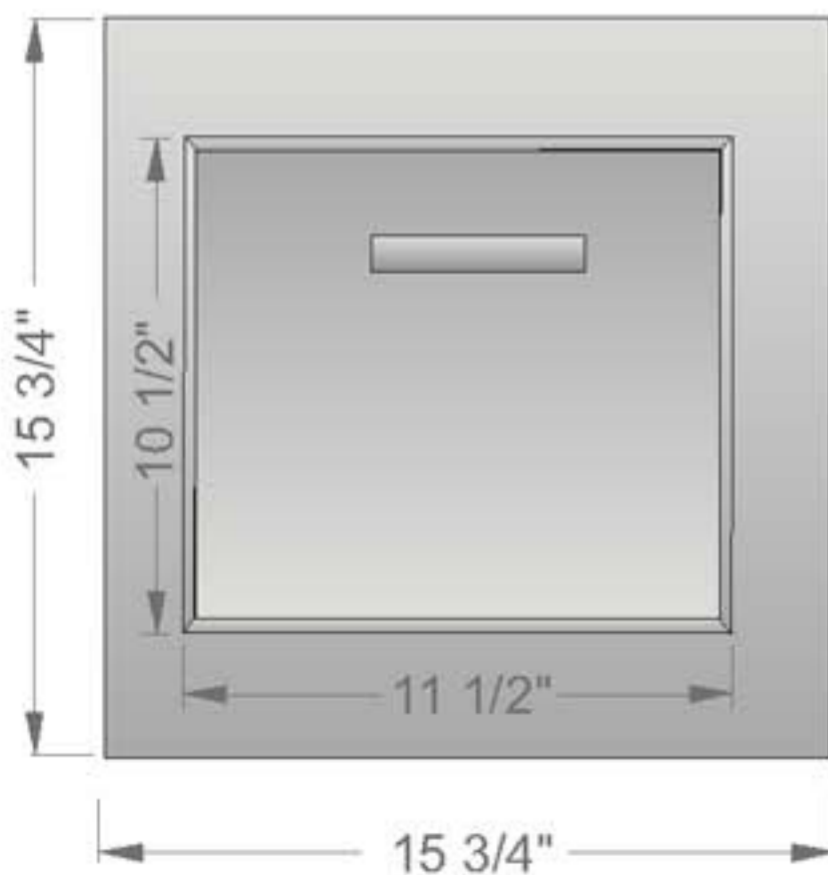

RIOPEL MAILBOXES

THE STANDARD... BY WHICH OTHERS COMPARE

CHUTE R214

- DOORS OF 1/4" ALUMINUM PLATE
- FRAME OF 3/16" ALUMINUM PLATE

UNEQUALLED EXPERTISE IN MAILBOXES + POSTAL SPECIALTIES

P. RIOPEL INC., 595 St-Remi, Montreal, Que., H4C 3G6 • TEL.:(514) 934-0385 FAX:(514) 934-1732
E-MAIL: INFO@RIOPEL.NET WEB SITE: WWW.RIOPEL.NET

RIOPEL MAILBOXES

THE STANDARD... BY WHICH OTHERS COMPARE

MODEL R214 CHUTE, DOOR AND FRAME

UNEQUALLED EXPERTISE IN MAILBOXES + POSTAL SPECIALTIES