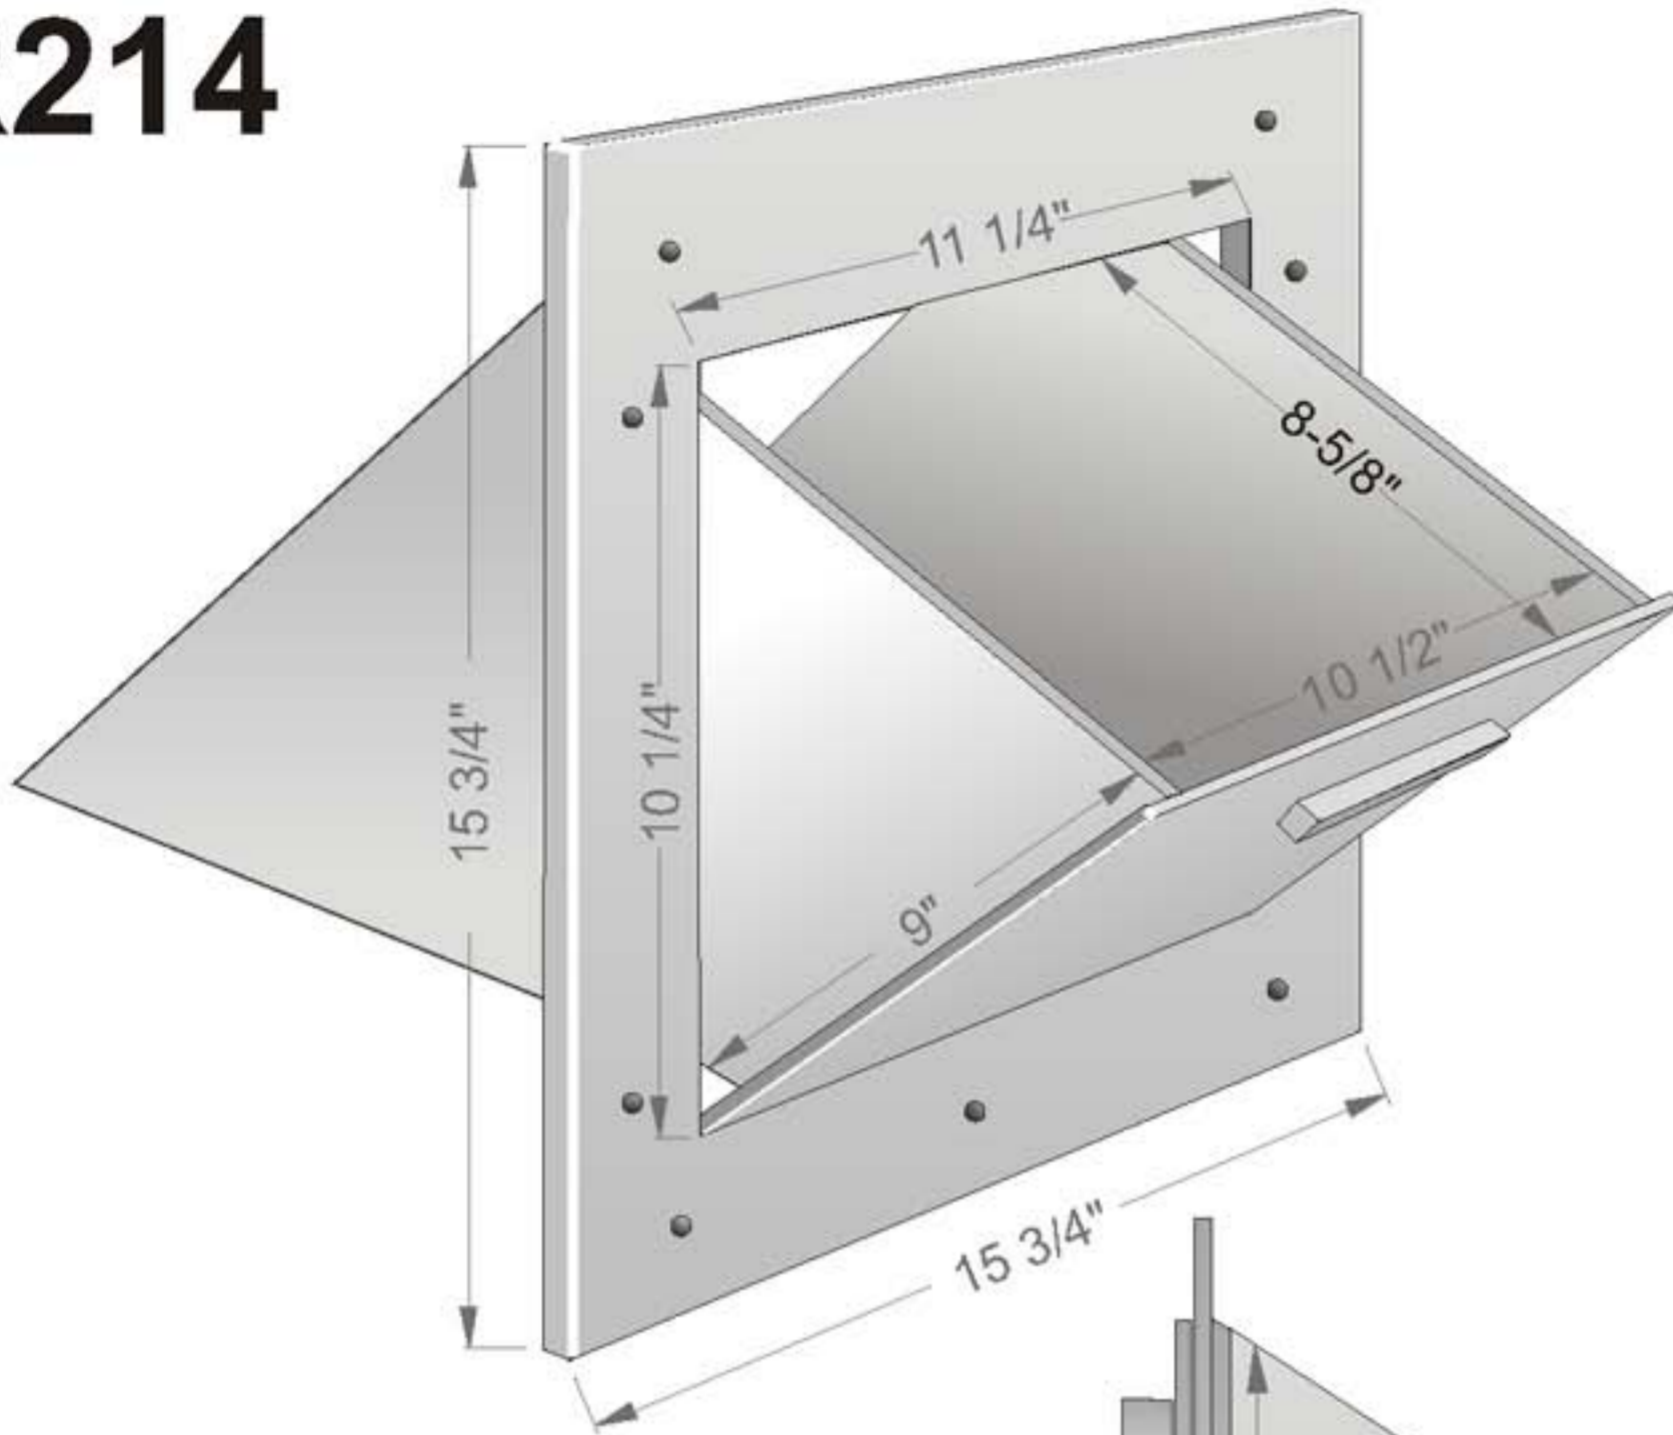

RIOPEL MAILBOXES

THE STANDARD... BY WHICH OTHERS COMPARE

CHUTE R214

- DOORS OF 1/4" ALUMINUM PLATE
- FRAME OF 3/16" ALUMINUM PLATE

UNEQUALLED EXPERTISE IN MAILBOXES + POSTAL SPECIALTIES

P. RIOPEL INC., 595 St-Remi, Montreal, Que., H4C 3G6 • TEL.:(514) 934-0385 FAX:(514) 934-1732
E-MAIL: INFO@RIOPEL.NET WEB SITE: WWW.RIOPEL.NET

RIOPEL MAILBOXES

THE STANDARD... BY WHICH OTHERS COMPARE

MODEL R214 CHUTE, DOOR AND FRAME

UNEQUALLED EXPERTISE IN MAILBOXES + POSTAL SPECIALTIES