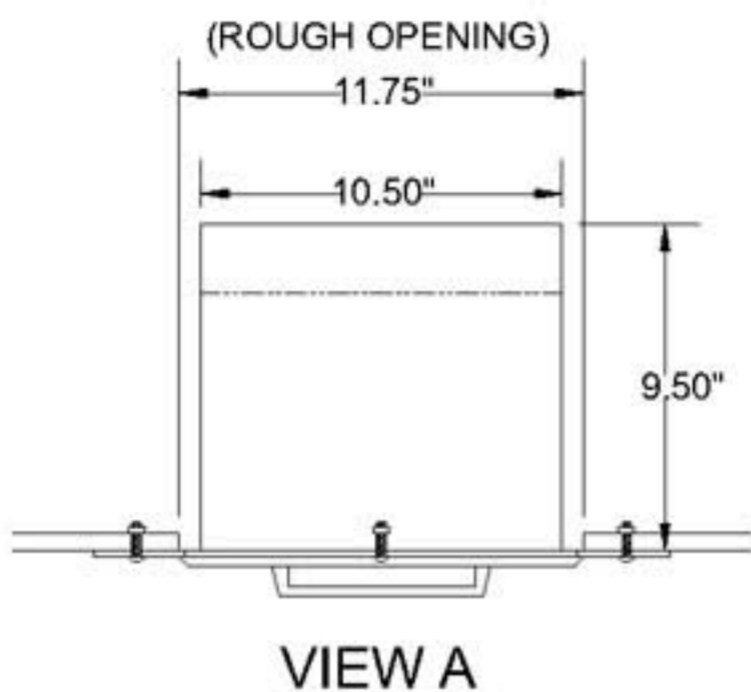

RIOPEL MAILBOXES

THE STANDARD... BY WHICH OTHERS COMPARE

CHUTE R214

- DOORS OF 1/4" ALUMINUM PLATE
- FRAME OF 3/16" ALUMINUM PLATE

UNEQUALLED EXPERTISE IN MAILBOXES + POSTAL SPECIALTIES

P. RIOPEL INC., 595 St-Remi, Montreal, Que., H4C 3G6 • TEL.:(514) 934-0385 FAX:(514) 934-1732
E-MAIL: INFO@RIOPEL.NET WEB SITE: WWW.RIOPEL.NET

RIOPEL MAILBOXES

THE STANDARD... BY WHICH OTHERS COMPARE

MODEL R214 CHUTE, DOOR AND FRAME

UNEQUALLED EXPERTISE IN MAILBOXES + POSTAL SPECIALTIES