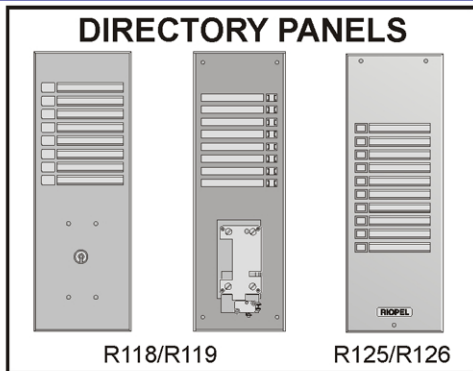

RIOPEL MAILBOXES

THE STANDARD... BY WHICH OTHERS COMPARE

RIOPEL DIRECTORY BOARDS ARE MADE FROM 18 GAUGE STAINLESS STEEL. THEY ARE 1" DEEP AND ARE INTENDED TO BE SURFACE MOUNTED. THE DIRECTORY BOARDS COME WITH EXTRUDED CLEAR PLASTIC WINDOWS WHICH SNAPS INTO SLOTS AND RECEIVE PRINTED OR ENGRAVED NAME TAGS. ENGRAVED TAGS CAN BE PURCHASED AS AN OPTION.

THE R118 MEASURING 15" X 5" IS A DIRECTORY BOARD WHICH INCORPORATES THE PREPARATION TO INSTALL A POST OFFICE LOCK SUPPLIED AND INSTALLED BY YOUR LOCAL POST OFFICE. THE R119 IS FOR SMALLER APARTMENT BUILDINGS WITH 3 TO 9 BUTTONS. THE R125 MEASURING 15" X 5" IS A FULL DIRECTORY BOARD WITH 10 TO 18 BUTTONS. THE R126 MEASURING 10" X 5" IS FOR SMALLER APARTMENT BUILDINGS WITH 3 TO 9 BUTTONS.

R118 SS PANEL /CP 15" X 5"	P10	3981 A	219.00
R118 SS PANEL /CP 15" X 5"	P09	3981 B	210.00
R118 SS PANEL /CP 15" X 5"	P08	3981 C	201.00
R118 SS PANEL /CP 15" X 5"	P07	3981 D	190.00
R118 SS PANEL /CP 15" X 5"	P06	3981 E	180.00
R119 SS PANEL /CP 10" X 5"	P05	3981 F	152.00
R119 SS PANEL /CP 10" X 5"	P04	3981 G	148.00
R119 SS PANEL /CP 10" X 5"	P03	3981 H	143.00
R125 SS DIRECTORY 15" X 5"	18	4704 A	210.00
R125 SS DIRECTORY 15" X 5"	16	4704 B	200.00
R125 SS DIRECTORY 15" X 5"	14	4704 C	189.00
R125 SS DIRECTORY 15" X 5"	12	4704 D	179.00
R125 SS DIRECTORY 15" X 5"	10	4704 E	173.00
R126 SS DIRECTORY 10" X 5"	9	4704 F	122.00
R126 SS DIRECTORY 10" X 5"	8	4704 G	116.00
R126 SS DIRECTORY 10" X 5"	7	4704 H	112.00
R126 SS DIRECTORY 10" X 5"	6	4704 J	105.00
R126 SS DIRECTORY 10" X 5"	5	4704 K	101.00
R126 SS DIRECTORY 10" X 5"	4	4704 L	97.00
R126 SS DIRECTORY 10" X 5"	3	4704 M	91.00